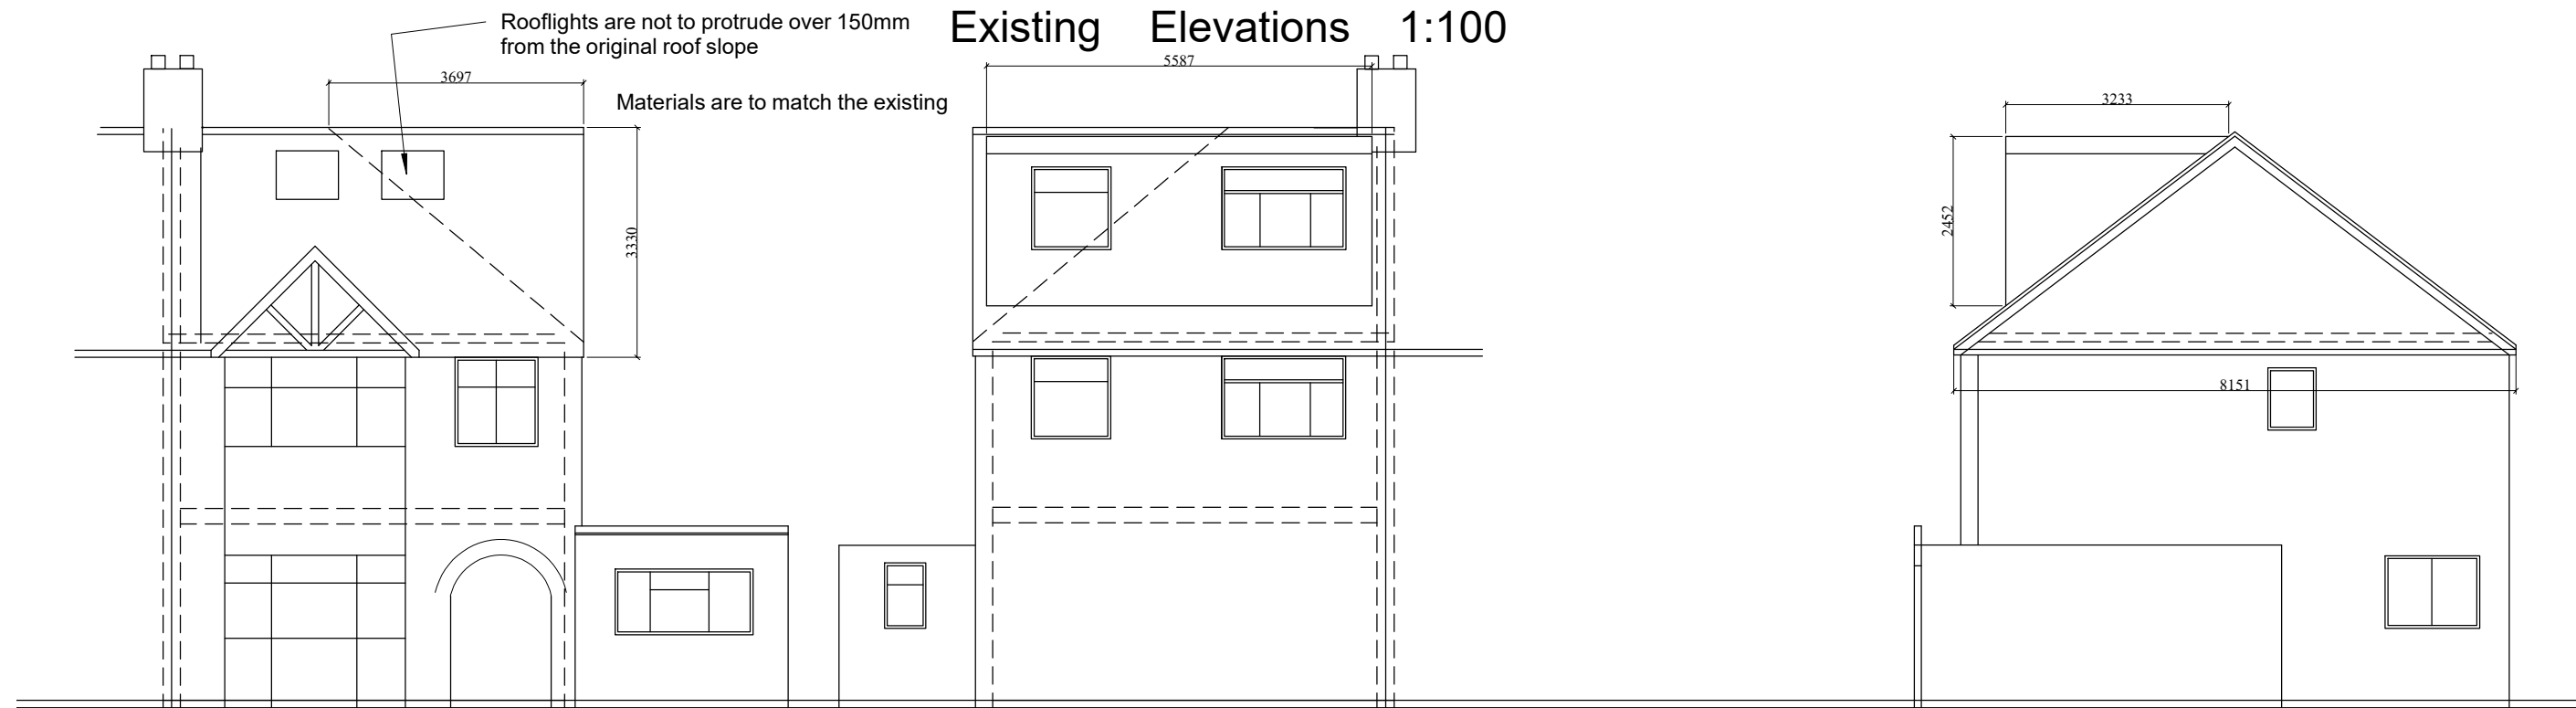

Front

Rear

Side

Existing Elevations 1:100

Front

Rear

Side

Proposed Elevations 1:100

Name		SITE ADDRESS	
Mr. Zahid		26 Warwick Road West Drayton, UB7 9BZ	
TITLE			
<i>Elevations</i>			
SCALE	DATE	DWG NO	Rev
	06/05/2026	NM26WR03	

Scale Bar 1:50

Scale Bar 1:100

ALL DIMENSIONS SHOWN ARE IN MILLIMETRES