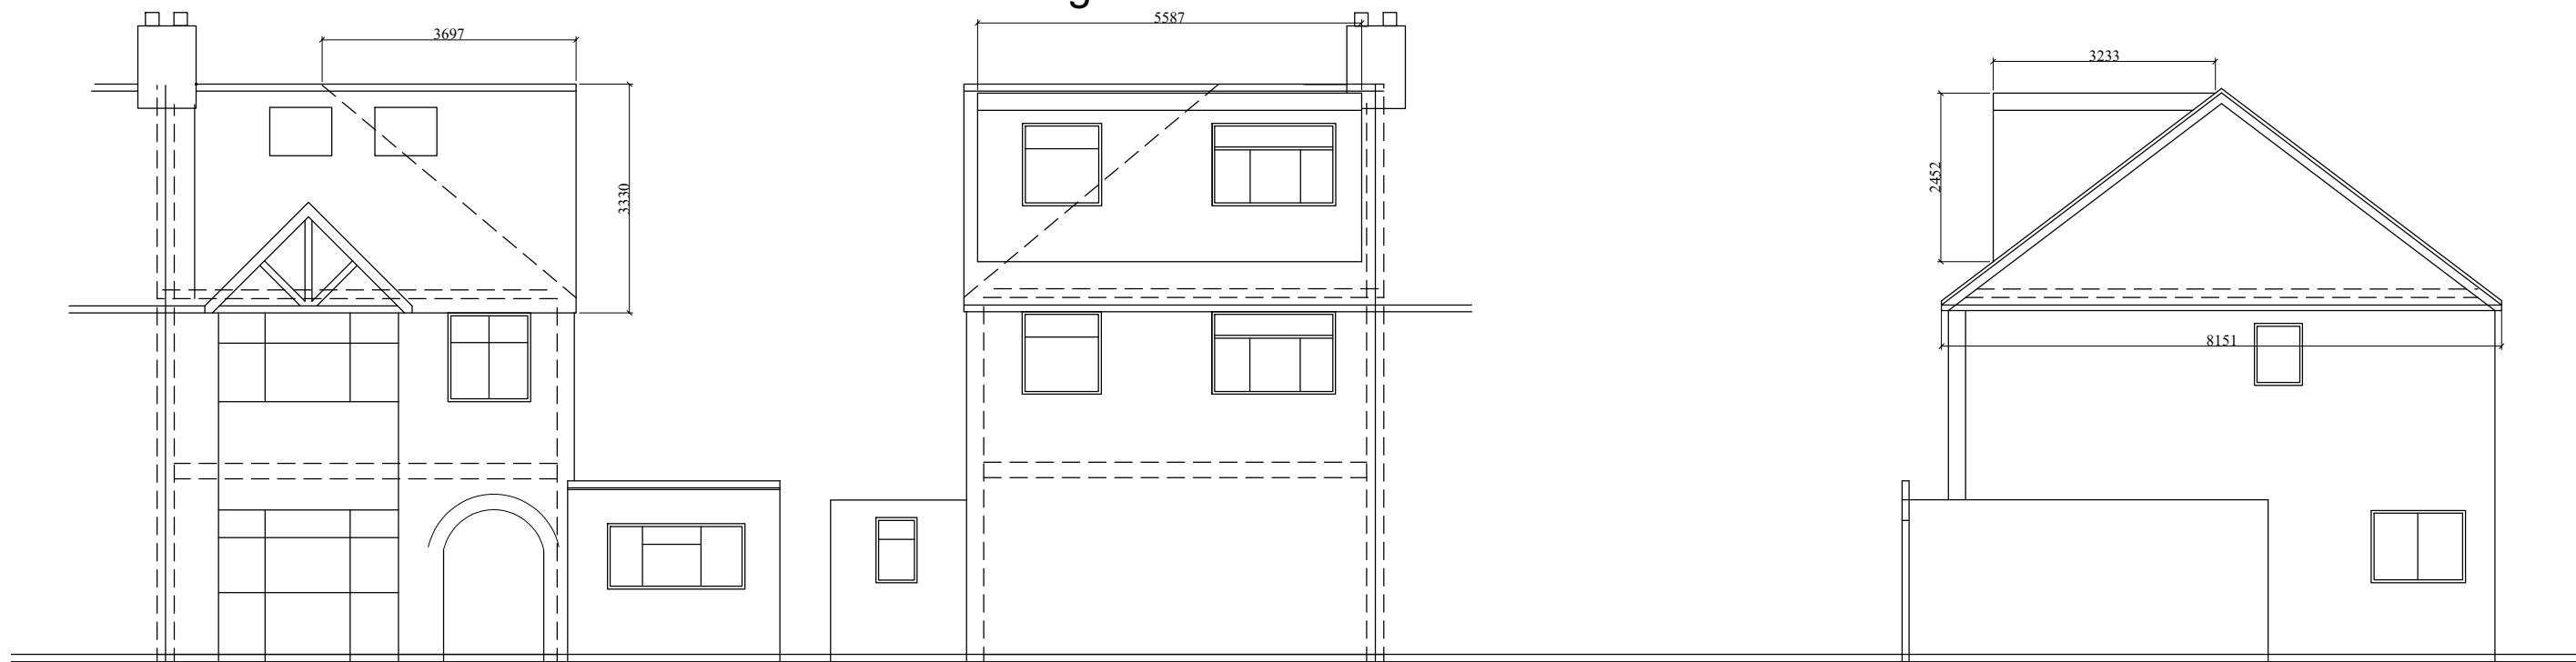

Front

Rear

Side

Existing Elevations 1:100

Front

Rear

Side

Proposed Elevations 1:100

Name		SITE ADDRESS	
Mr. Zahid		26 Warwick Road West Drayton, UB7 9BZ	
TITLE			
<i>Elevations</i>			
SCALE	DATE	DWG NO	Rev

Scale Bar 1:50

Scale Bar 1:100

ALL DIMENSIONS SHOWN ARE IN MILLIMETRES

Scale Bar 1:500