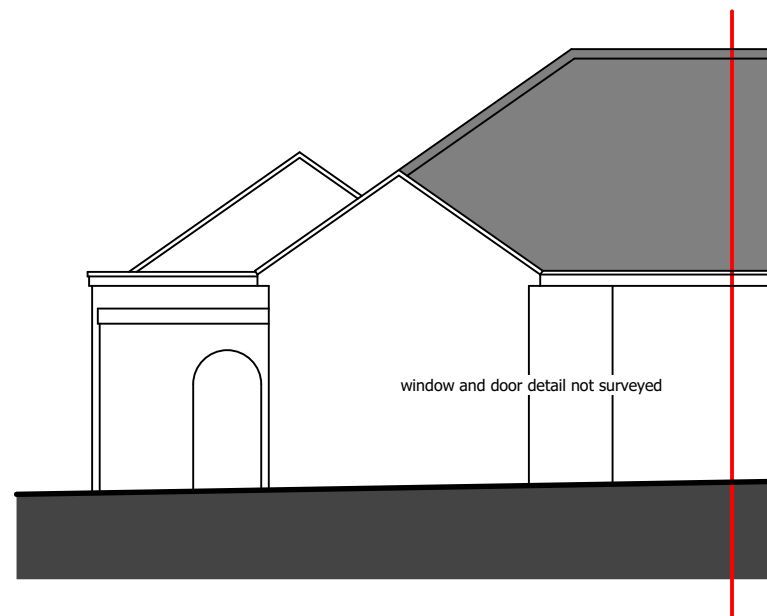

Existing Rear Elevation

Existing Side Elevation

Existing Front Elevation

-	-	-	Client	Mr & Mrs S. Monk	The Copyright of this drawing belongs to HSR Design and may not be reproduced, copied or altered in any way without written authority. Use written dimensions only. All dimensions to be checked on site prior to commencement of work.			 CONSULTANT	 HSR DESIGN	
Rev.	Date	Description	Job	72 Mount Park Road Pinner HA5 2JR						Drawing Title
Drawing Status			PLANNING		Job No.	417	Drawing No.	03	Revision	-
Date	March 2023	Scale	1:100@A3	Drawn by	CL					