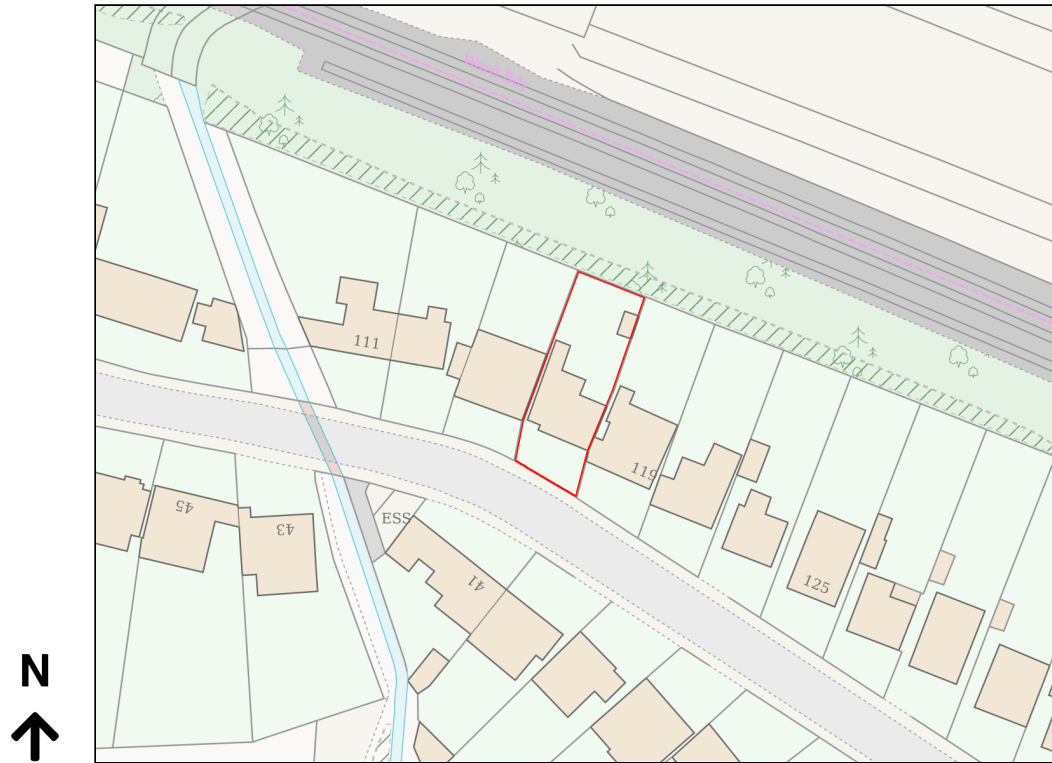

Location Plan

Site Address: 117, The Greenway, Ickenham, UB10 8LS

Date Produced: 10-Feb-2026

Scale: 1:1250 @A4

Planning Portal Reference: PP-14693315v1