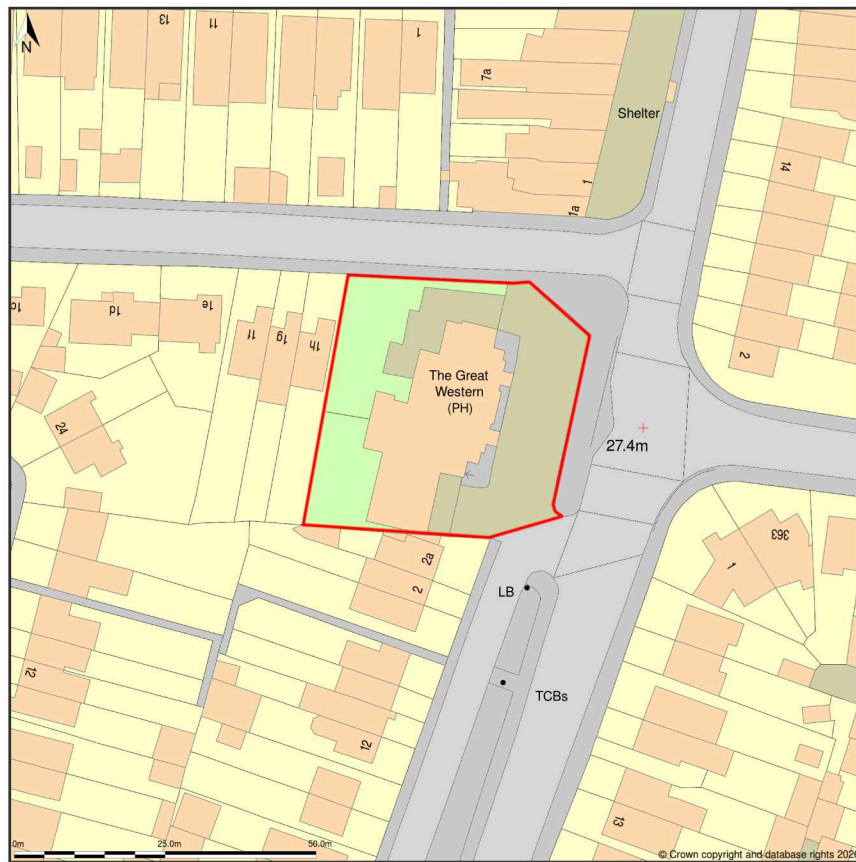

The Great Western, Dawley Road, Hayes, Hillingdon, UB3 1NF

Location Plan shows area bounded by: 508969.22, 178690.56 509110.64, 178831.99 (at a scale of 1:1250), OSGridRef: TQ09037876. The representation of a road, track or path is no evidence of a right of way. The representation of features as lines is no evidence of a property boundary.

Produced on 24th Apr 2026 from the Ordnance Survey National Geographic Database and incorporating surveyed revision available at this date. Reproduction in whole or part is prohibited without the prior permission of Ordnance Survey. © Crown copyright 2026. Supplied by buyaplan.co.uk a licensed Ordnance Survey partner (100053143). Unique plan reference: #01056334-0913FE.