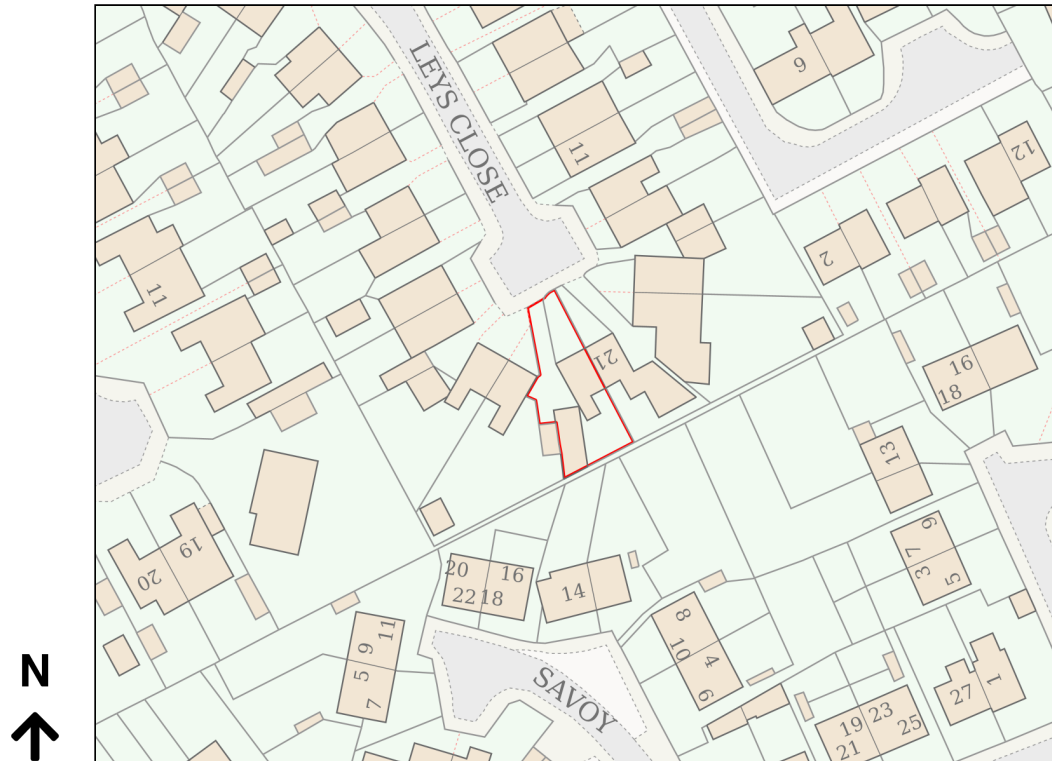

# Location Plan

Site Address: 26, Leys Close, Harefield, UB9 6QB

Date Produced: 27-Mar-2026

Scale: 1:1250 @A4

Planning Portal Reference: PP-14611208v1