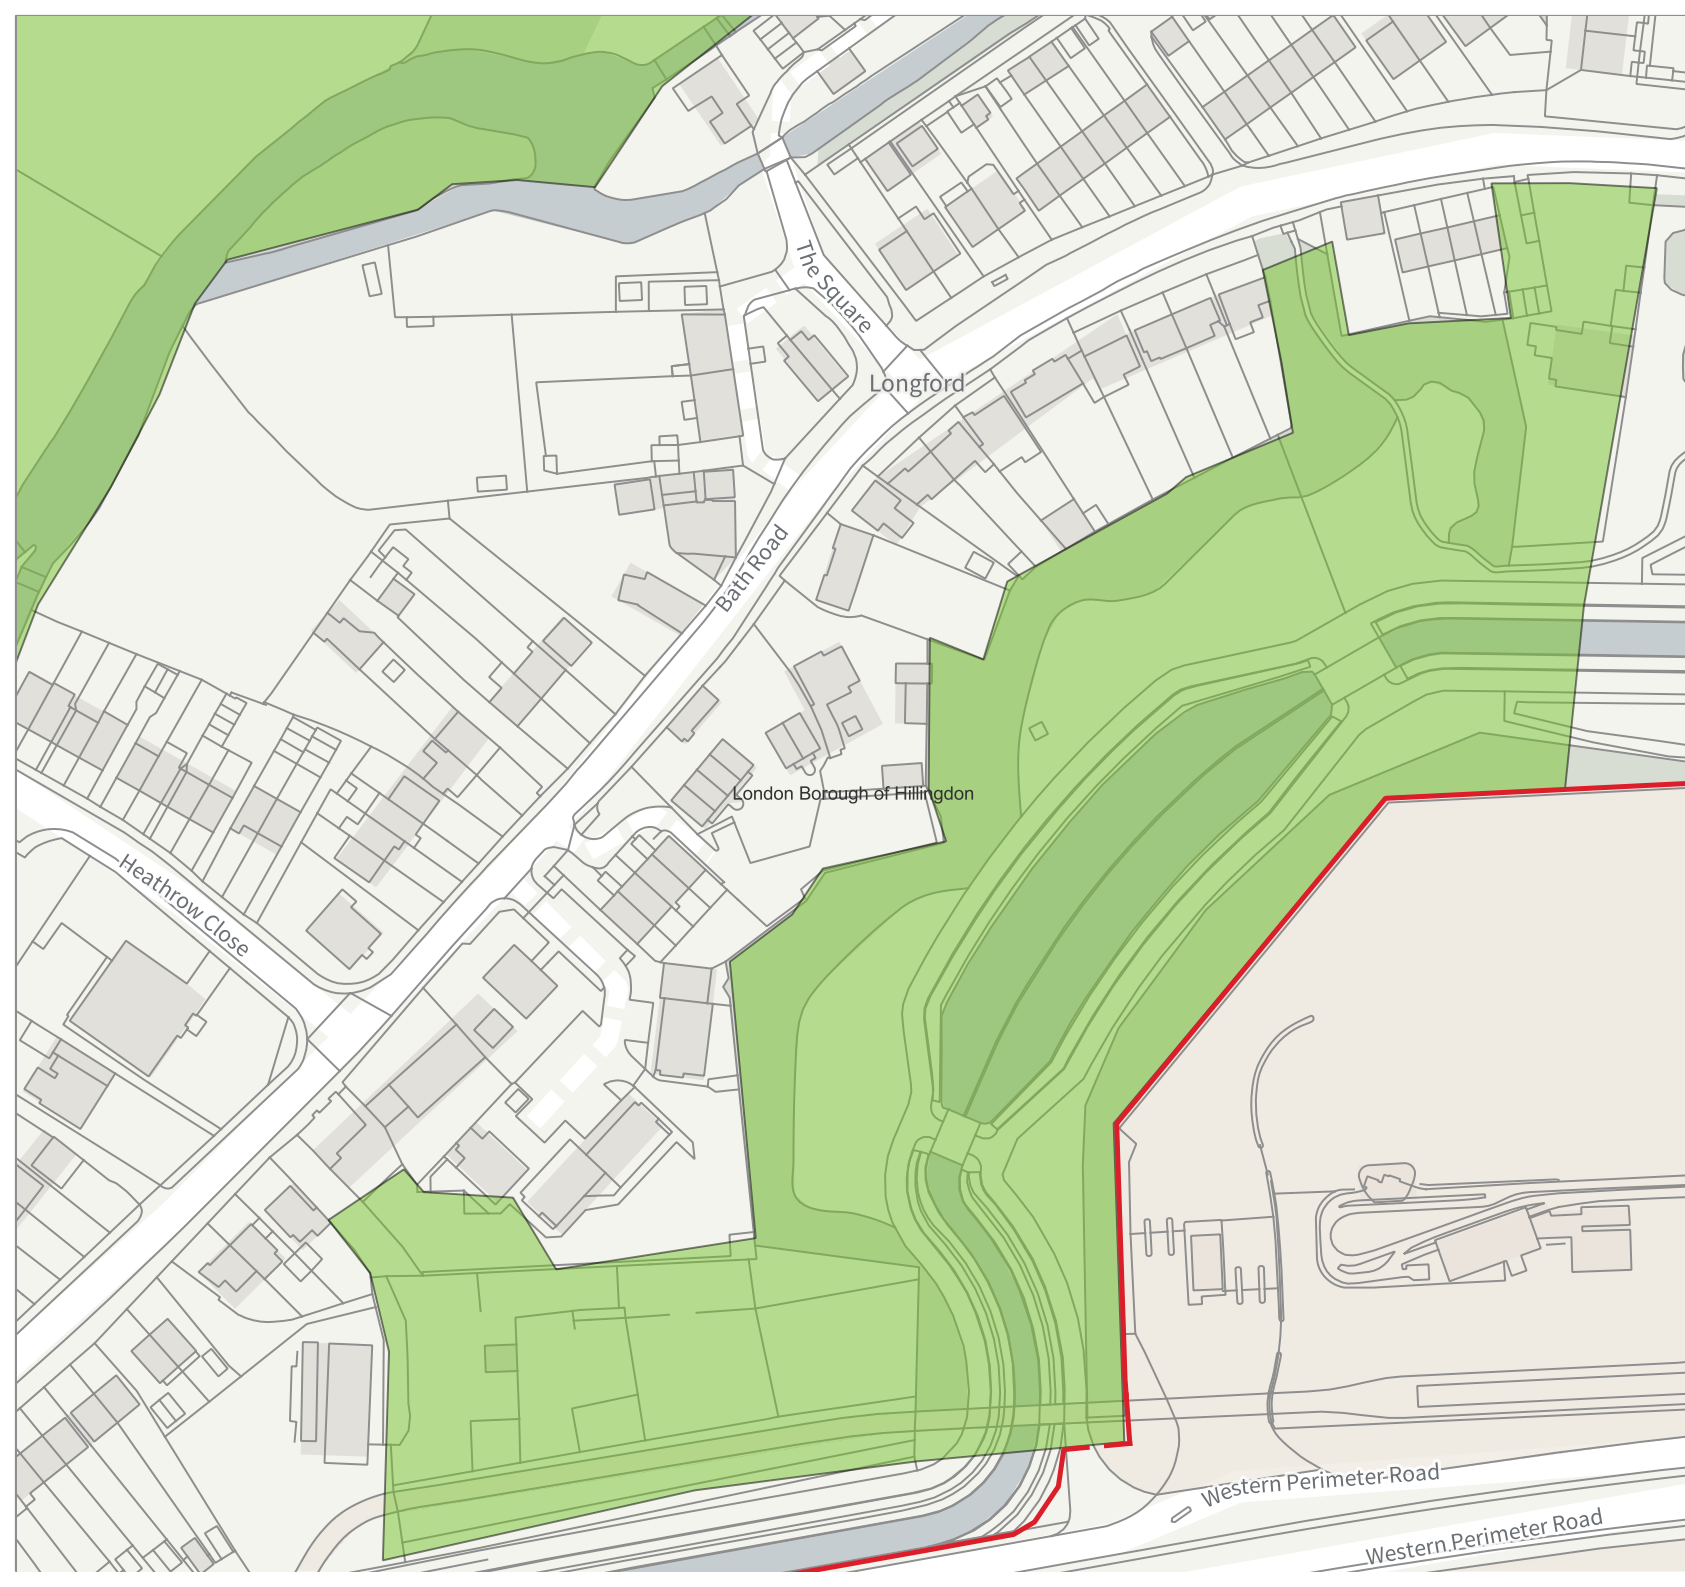

-  Green Belt Boundary
-  Noise Barrier Alignment

June 2024 | Created by Quod

Scale: 1:2500 @ A4

Contains OS data © Crown copyright and database right 2023
 © Crown copyright and database rights 2004 Ordnance Survey
 0100031673
 Contains public sector information licensed under the Open Government
 Licence v3.0