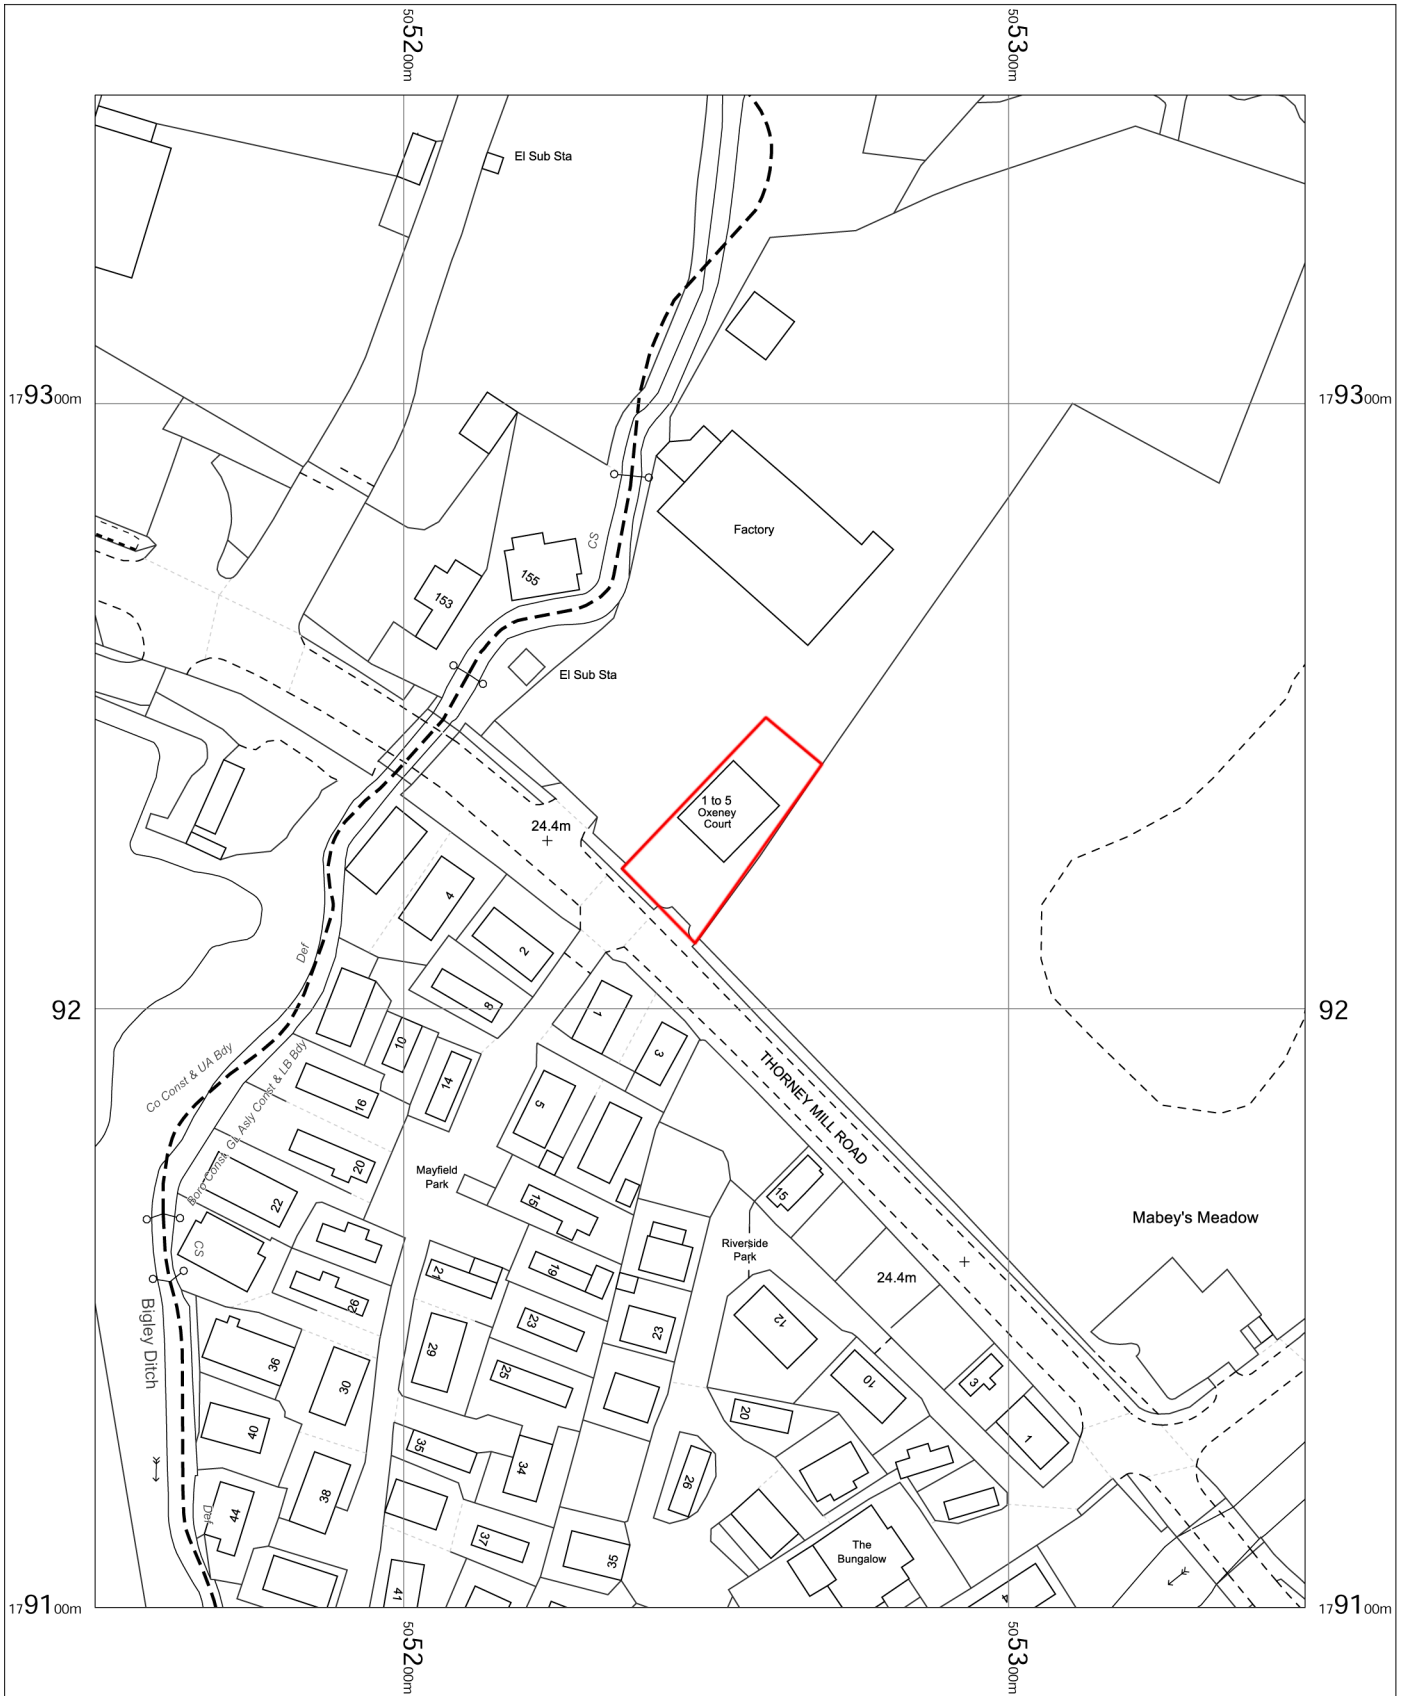

Oxene Cottage, Thorney Mill Road, UB7 7EZ

Oxene Cottage
Thorney Mill Road,
West Drayton,
Hillingdon
UB7 7EZ

OS MasterMap 1250/2500/10000 scale
Friday, October 17, 2025, ID: M4P-01246359
Above and Beyond Adventure Ltd
1:1250 scale print at A4, Centre: 505249 E, 179226 N
© Crown Copyright Ordnance Survey. Licence no.
100057546