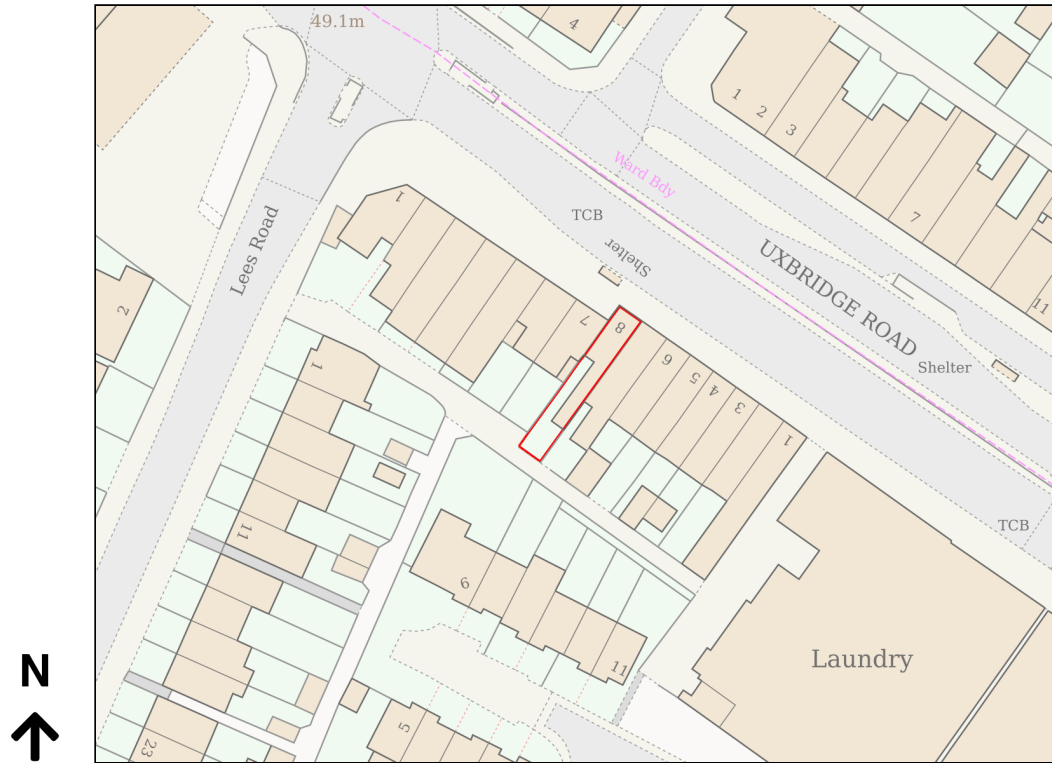

Location Plan

Site Address: Kfc, 8, Whiteleys Parade, Uxbridge Road, Uxbridge, UB10 0PD

Date Produced: 02-Apr-2026

Scale: 1:1250 @A4

Planning Portal Reference: PP-14790483v2