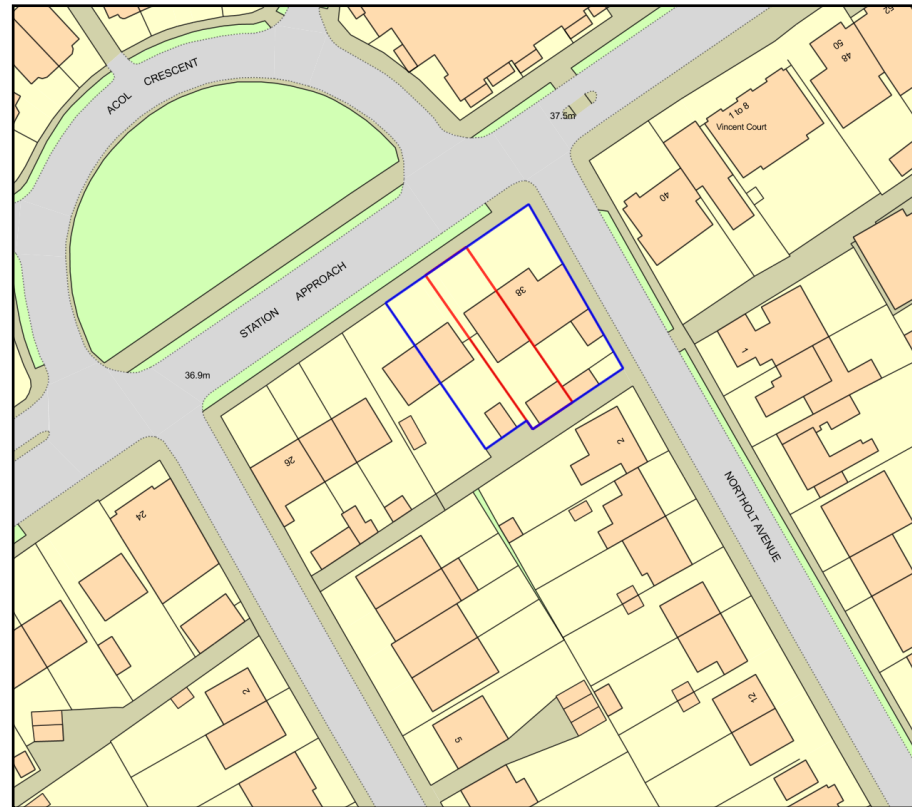

Station Approach

Plan Produced for: Nasir
Date Produced: 29 Apr 2026
Plan Reference Number: TQRQM26119180035449
Scale: 1:1250 @ A4