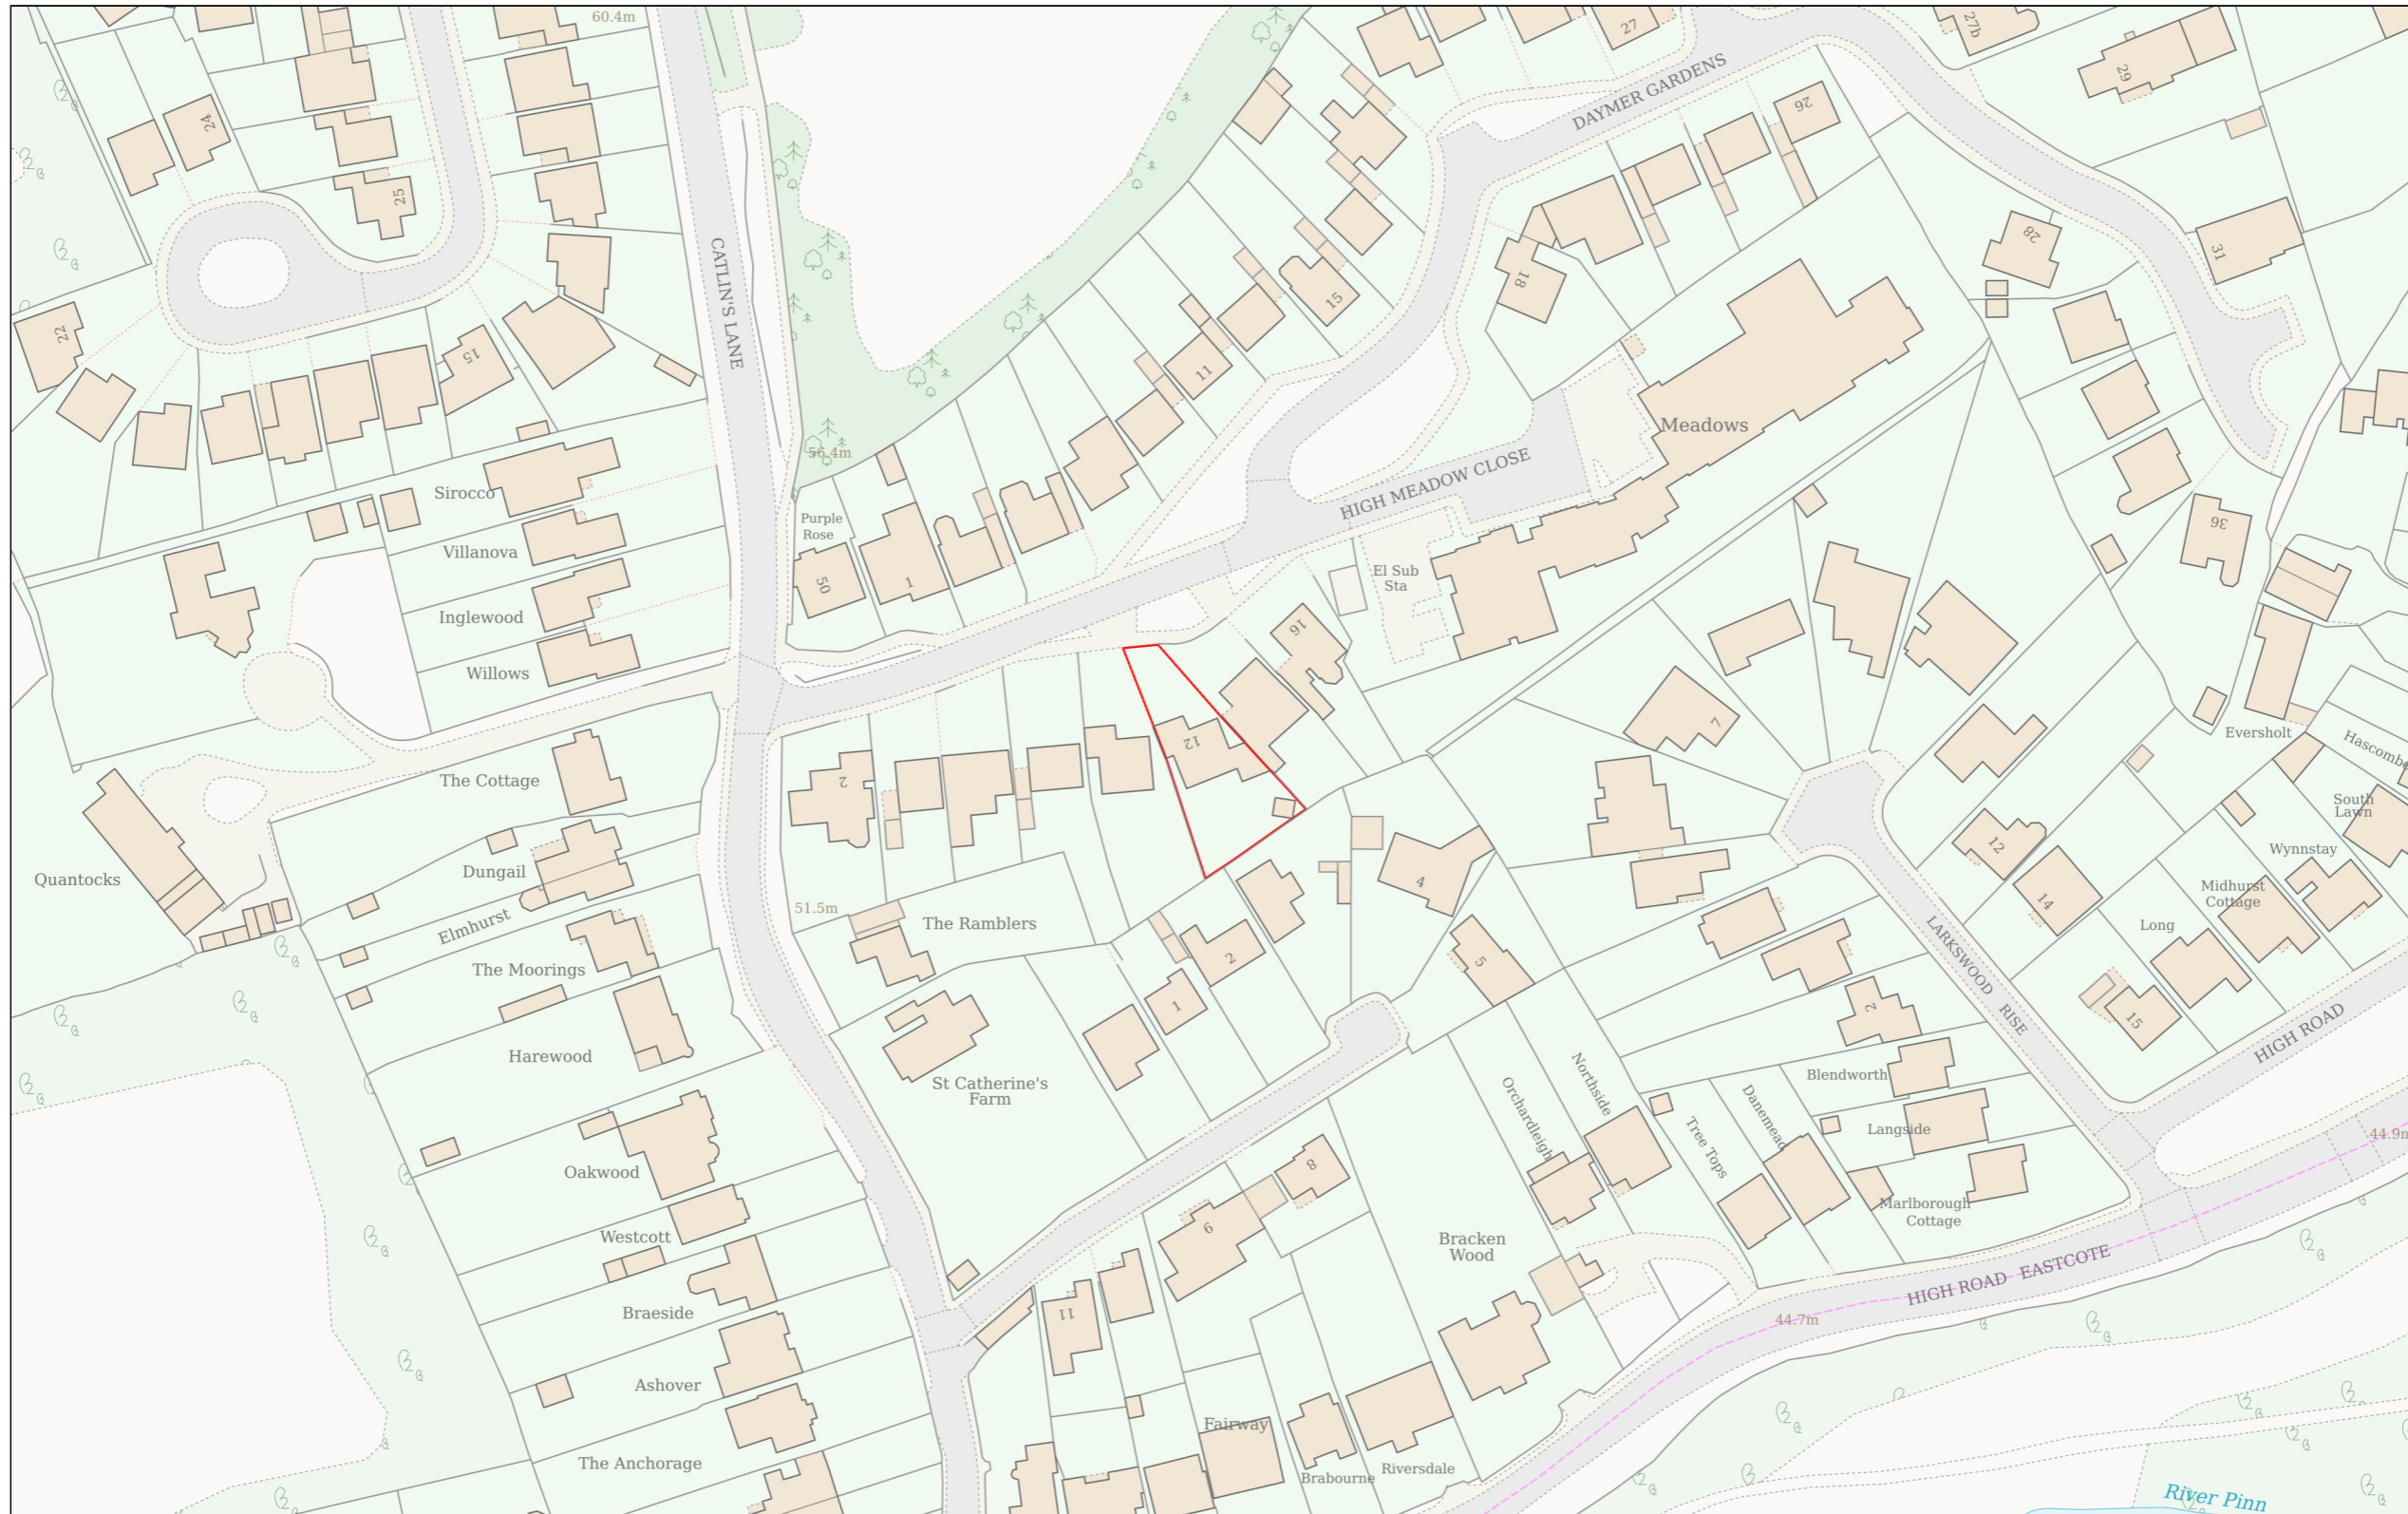

Location Plan

Site Address: 12, Daymer Gardens, Eastcote, HA5 2HP

Date Produced: 10-Dec-2024

Scale: 1:1250 @A3

Planning Portal Reference: PP-13625457v1