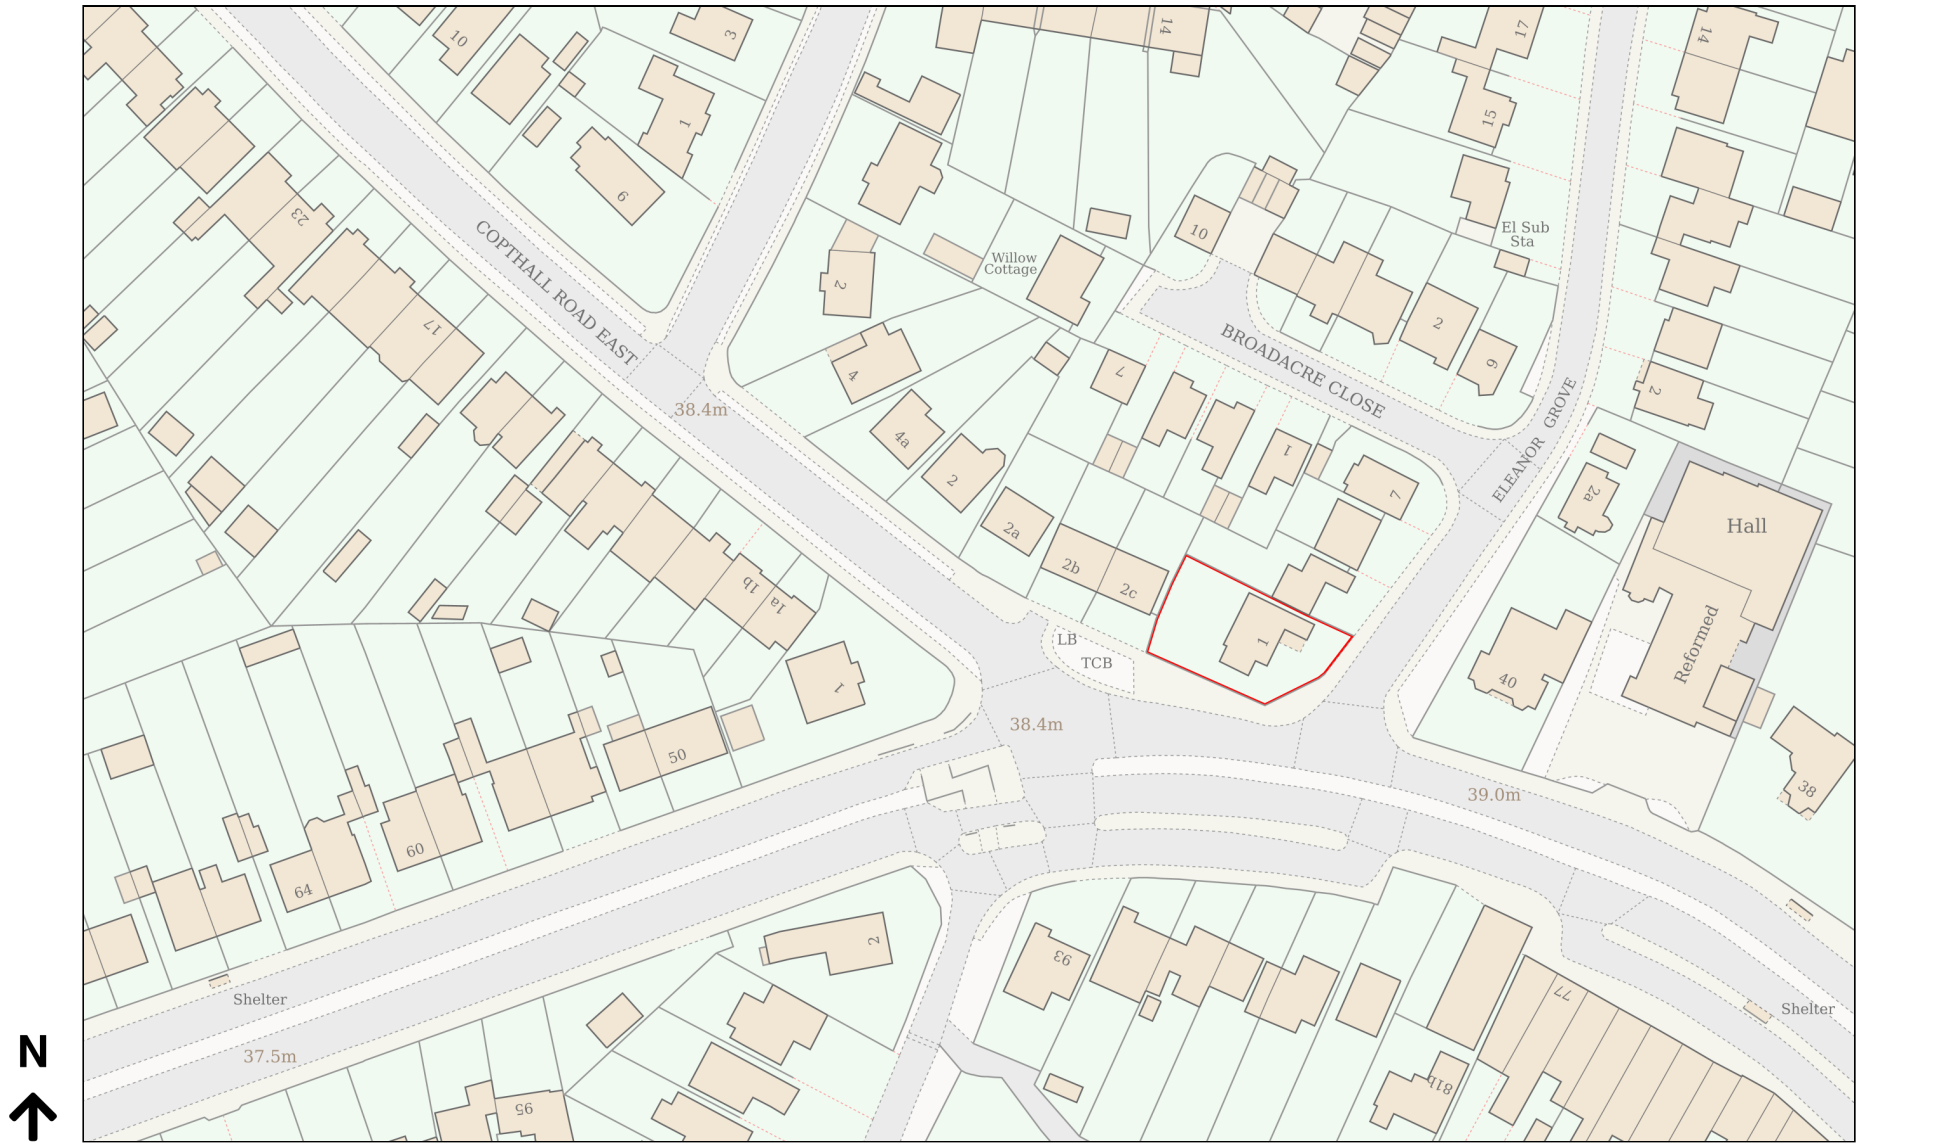

Location Plan

Site Address: 1, Eleanor Grove, Ickenham, UB10 8BH

Date Produced: 21-May-2026

Scale: 1:1250 @A4

Planning Portal Reference: PP-14954386v1