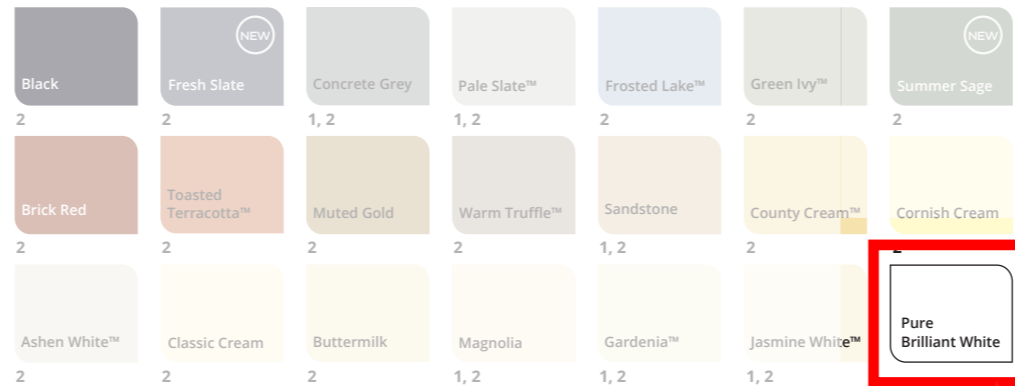

### 2 Explore our colours

This guide features our most popular colours for masonry and exterior wood and metal. Use our simple product key to find shades available in each range. For our full colour palette, head to [duluxweathershield.co.uk](http://duluxweathershield.co.uk)

#### Stabilising Primer

- Water-based primer & sealant for powdery interior or exterior masonry
- Apply with brush or roller
- 1 coat required
- 4 hours drying time

## choose your perfect Dulux colour

Please note that not all colours come in all sizes and finishes. If a size or finish is unavailable in the ready-mixed colour range, you can find it in our Dulux paint mixing colours.

### exterior walls

All colours available in Smooth Finish, Pure Brilliant White All Weather Protection also available in Textured Finish