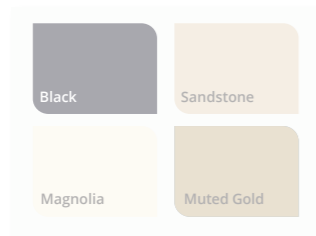

change how it feels to come home

Whether you're painting your exterior walls or giving your front door a bold new look, the transformative power of paint can breathe new life into your home. Dulux has been helping homeowners enhance their outdoor spaces for generations with beautiful colours and durable products that protect against the elements. Our expertly curated exterior palettes blend timeless elegance with modern trends to complement any style and boost kerb appeal.

choose your perfect Dulux Weathershield colour and product

1 Choose the right product for your job

We offer a range of products designed to protect your home against rain, sun, mould, and dirt - all while delivering lasting colour.

2 Explore our colours

This guide features our most popular colours for masonry and exterior wood and metal. Use our simple product key to find shades available in each range. For our full colour palette, head to duluxweathershield.co.uk

3 Try before you buy

Put your shortlisted shades to the test with our Tester pots. Tester pots are only available in Exterior Wall paint. Pick up in-store or online at duluxweathershield.co.uk