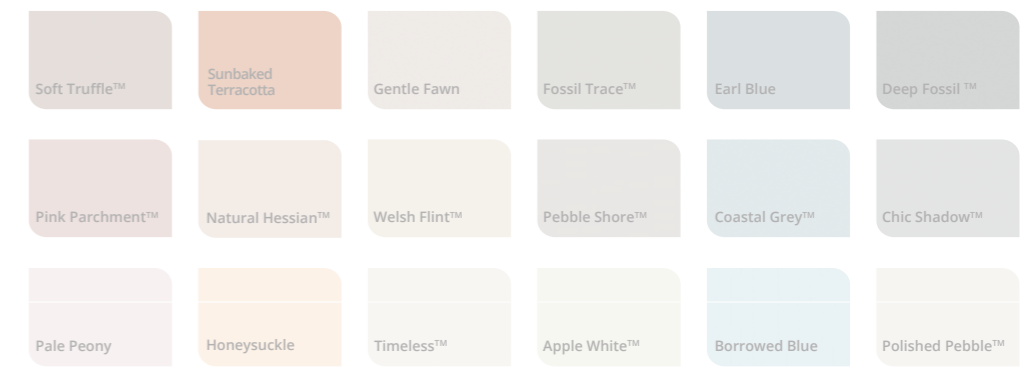

exterior walls Available in Smooth Finish