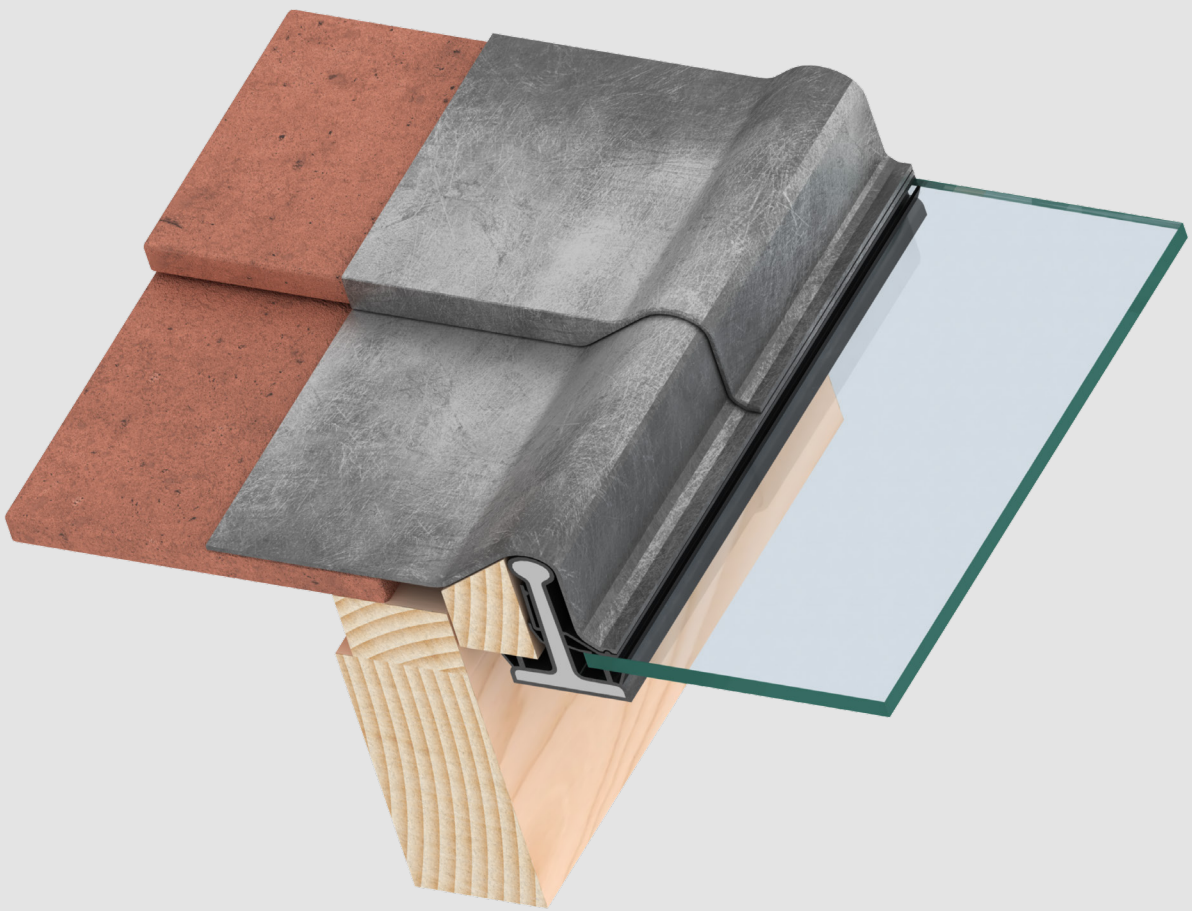

DWG NO	HSS-NYV-TT1	SERIES	Heritage Single
REVISION	A	TITLE	Verge detail with lead flashing to a tiled roof
SCALE	NTS	DOWNLOAD	www.patent-glazing.com

Contact Details.

Website - www.patent-glazing.com

Email - Technical@patent-glazing.com