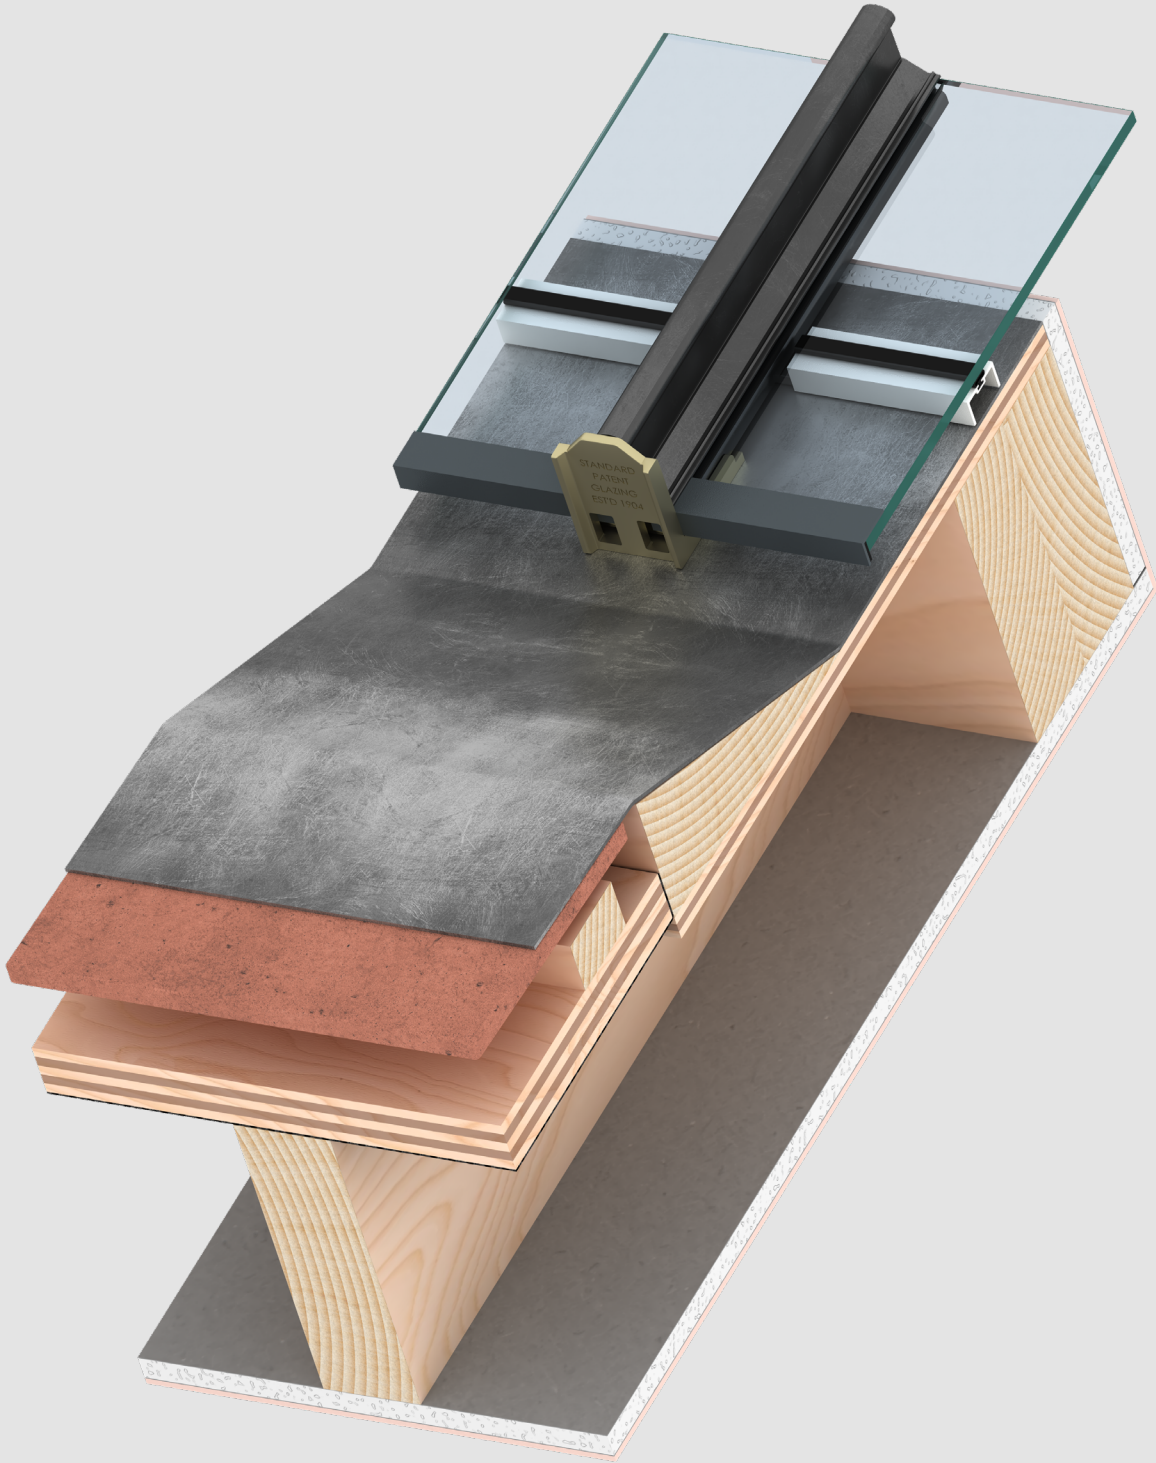

DWG NO	HSS-NFK-TT1	SERIES	Heritage Single
REVISION	A	TITLE	Timber kerb detail with kicking fillet to a tiled roof
SCALE	NTS	DOWNLOAD	www.patent-glazing.com

Contact Details.

Website - www.patent-glazing.com