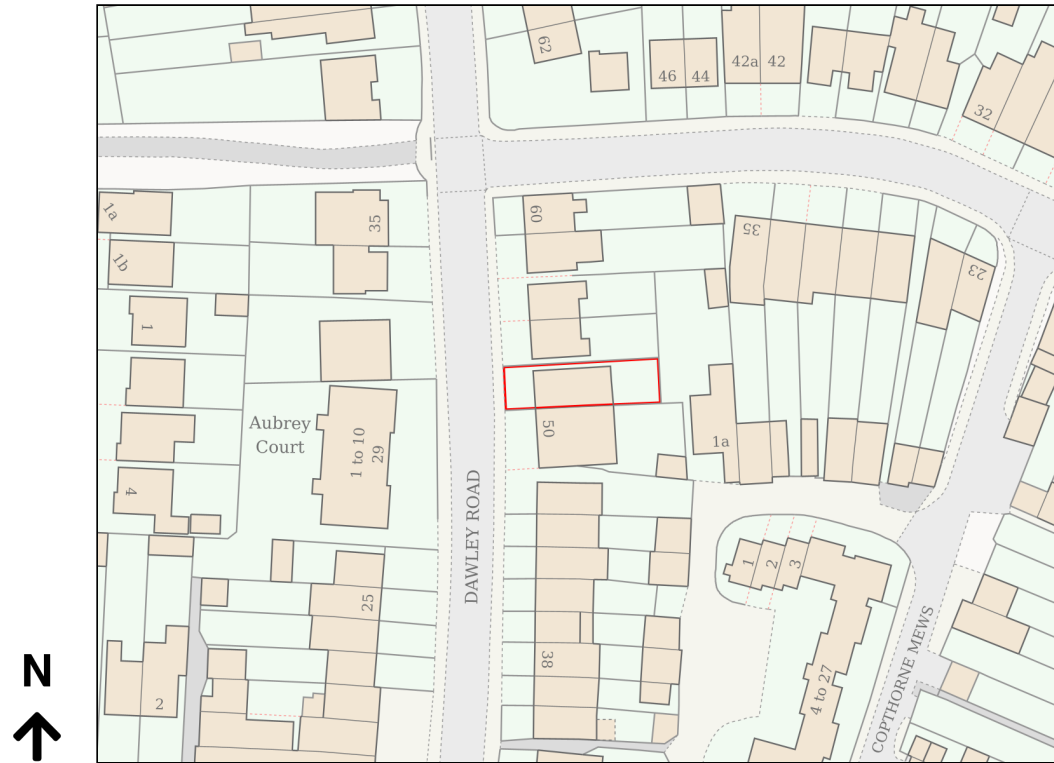

Location Plan

Site Address: 52, Dawley Road, Hayes, UB3 1NB

Date Produced: 27-Feb-2026

Scale: 1:1250 @A4

Planning Portal Reference: PP-14741786v1