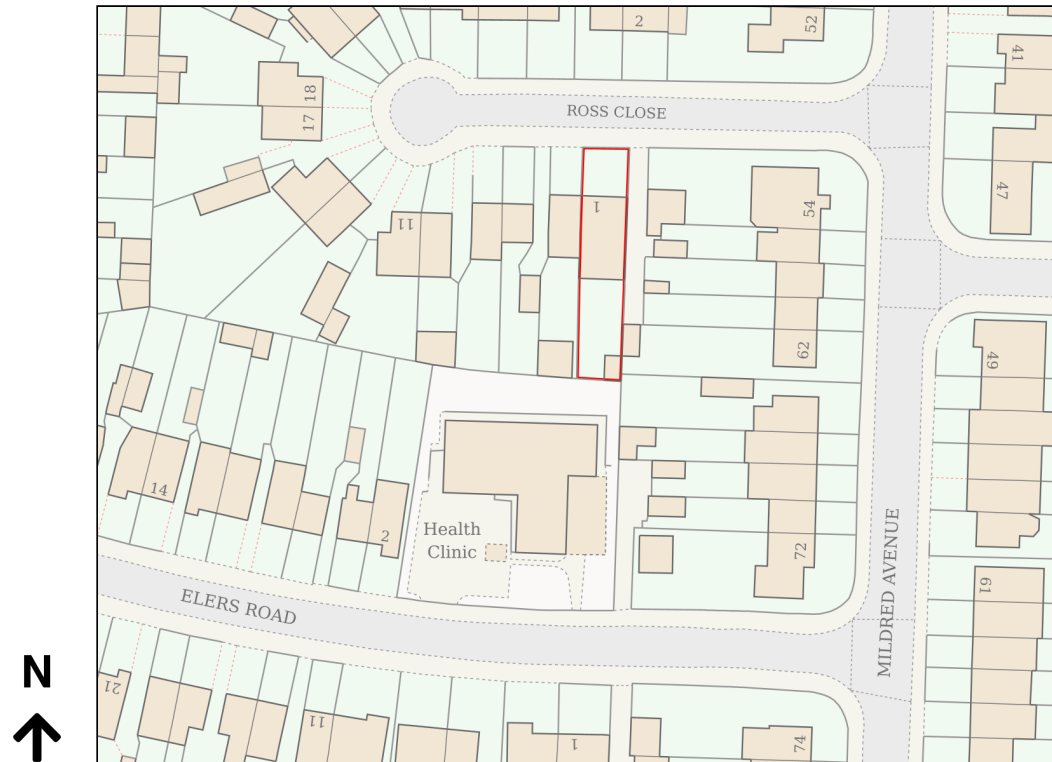

Location Plan

Site Address: 1, Ross Close, Hayes, UB3 1TS

Date Produced: 12-Mar-2026

Scale: 1:1250 @A4

Planning Portal Reference: PP-14709938v1