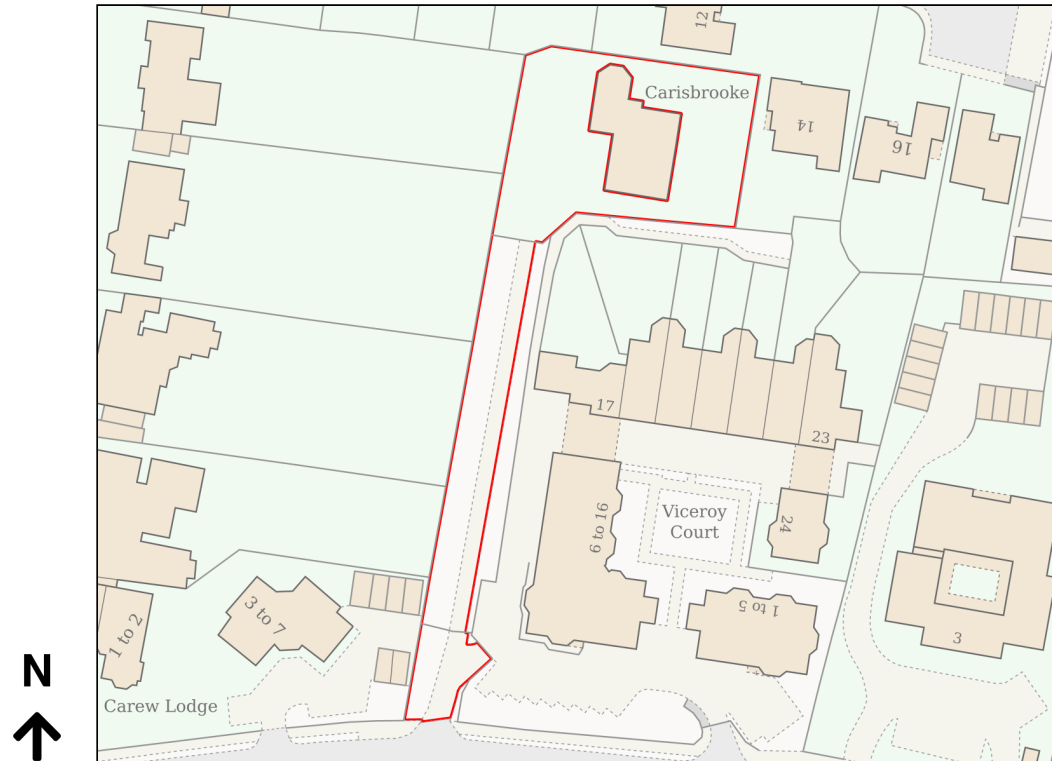

Location Plan

Site Address: Nine Acres, Asprey Lane, Northwood, HA6 3FB

Date Produced: 21-Apr-2026

Scale: 1:1250 @A4

Planning Portal Reference: PP-14876372v1