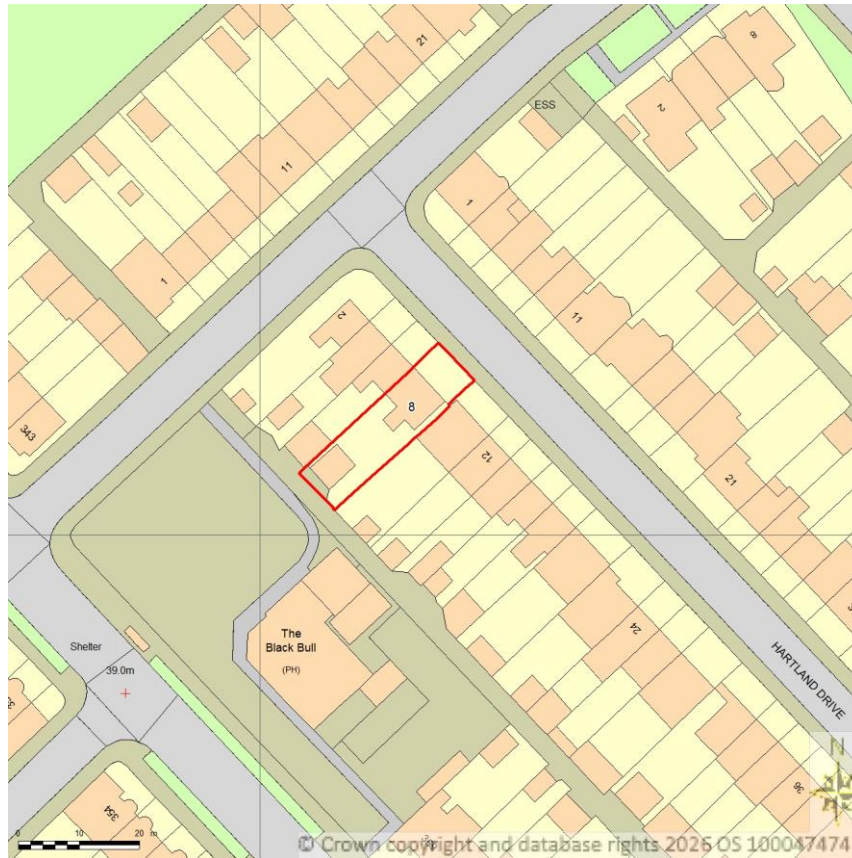

SITE LOCATION PLAN
AREA 2 HA
SCALE 1:1250 on A4
CENTRE COORDINATES: 510829, 186117

Supplied by Streetwise Maps Ltd
www.streetwise.net
Licence No: 100047474
07/05/2026 14:47