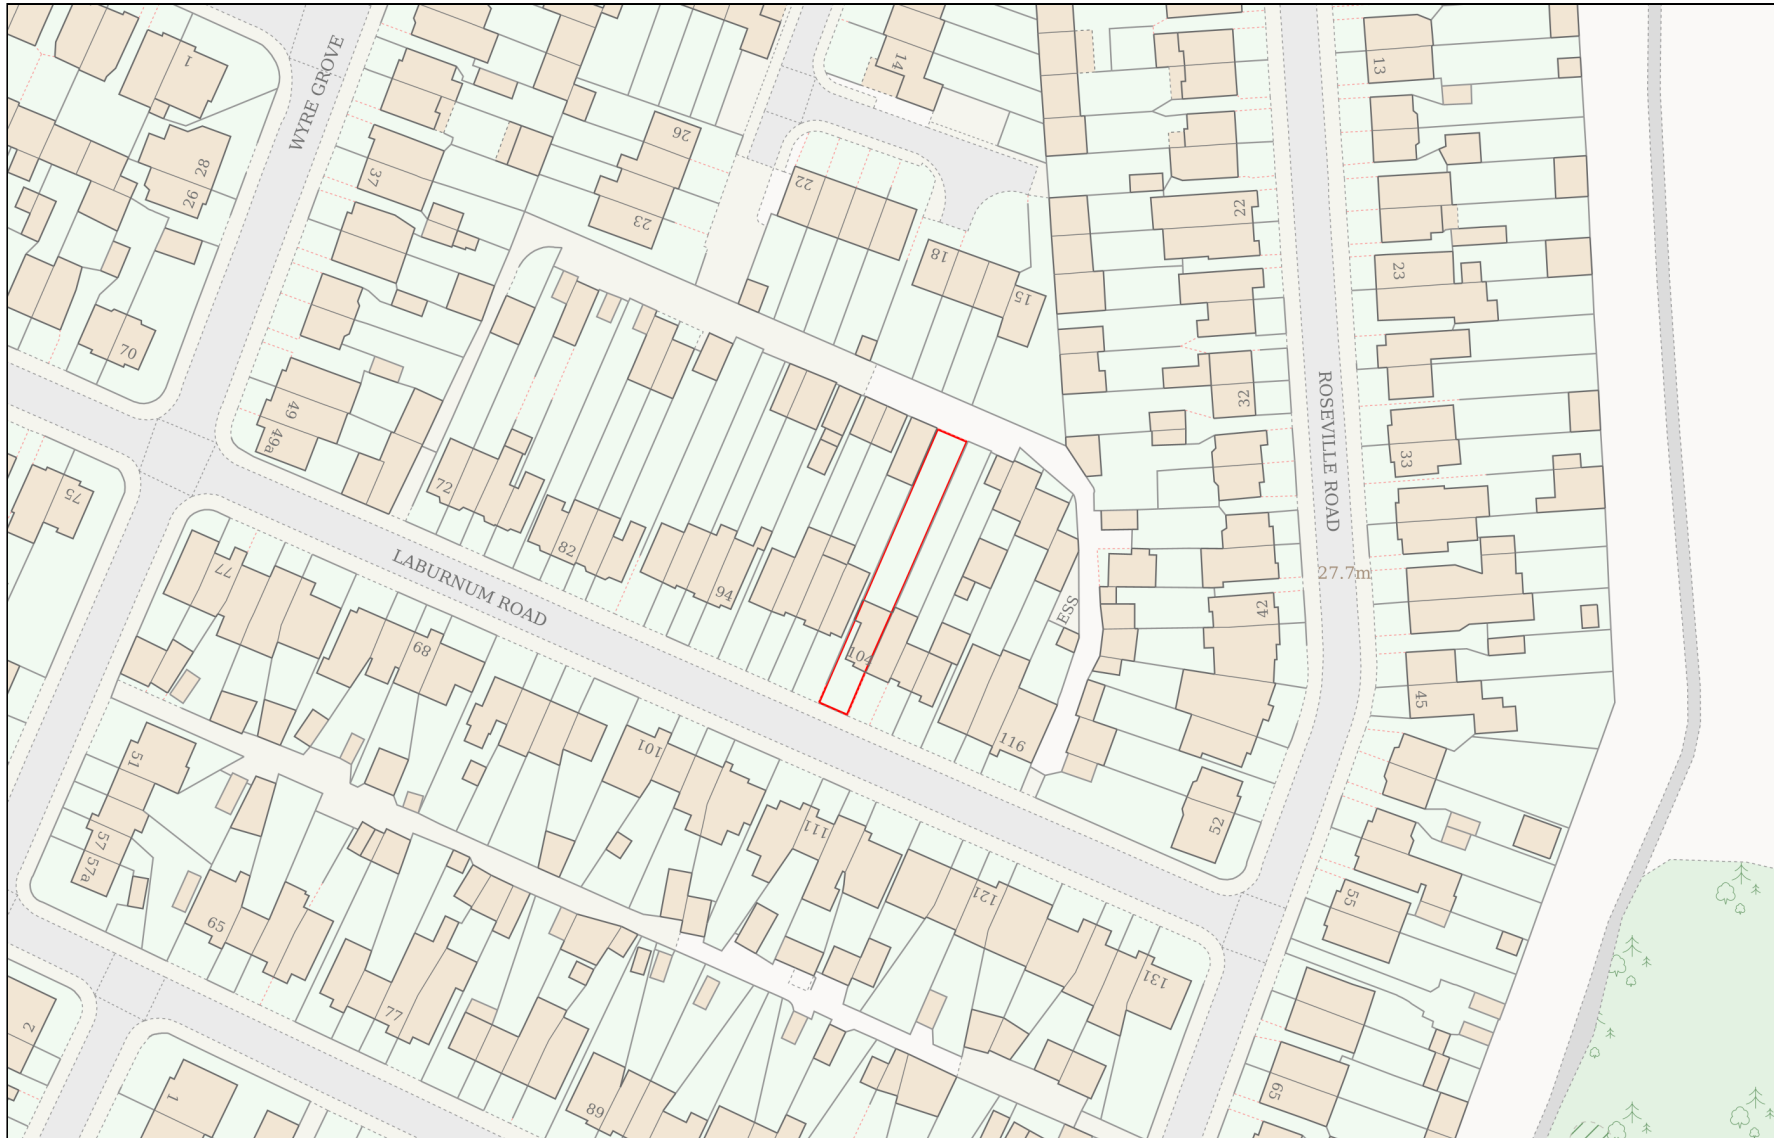

# Location Plan

Site Address: 104, Laburnum Road, Hayes, UB3 4JZ

Date Produced: 23-Apr-2026

Scale: 1:1250 @A4

Planning Portal Reference: PP-14879835v1