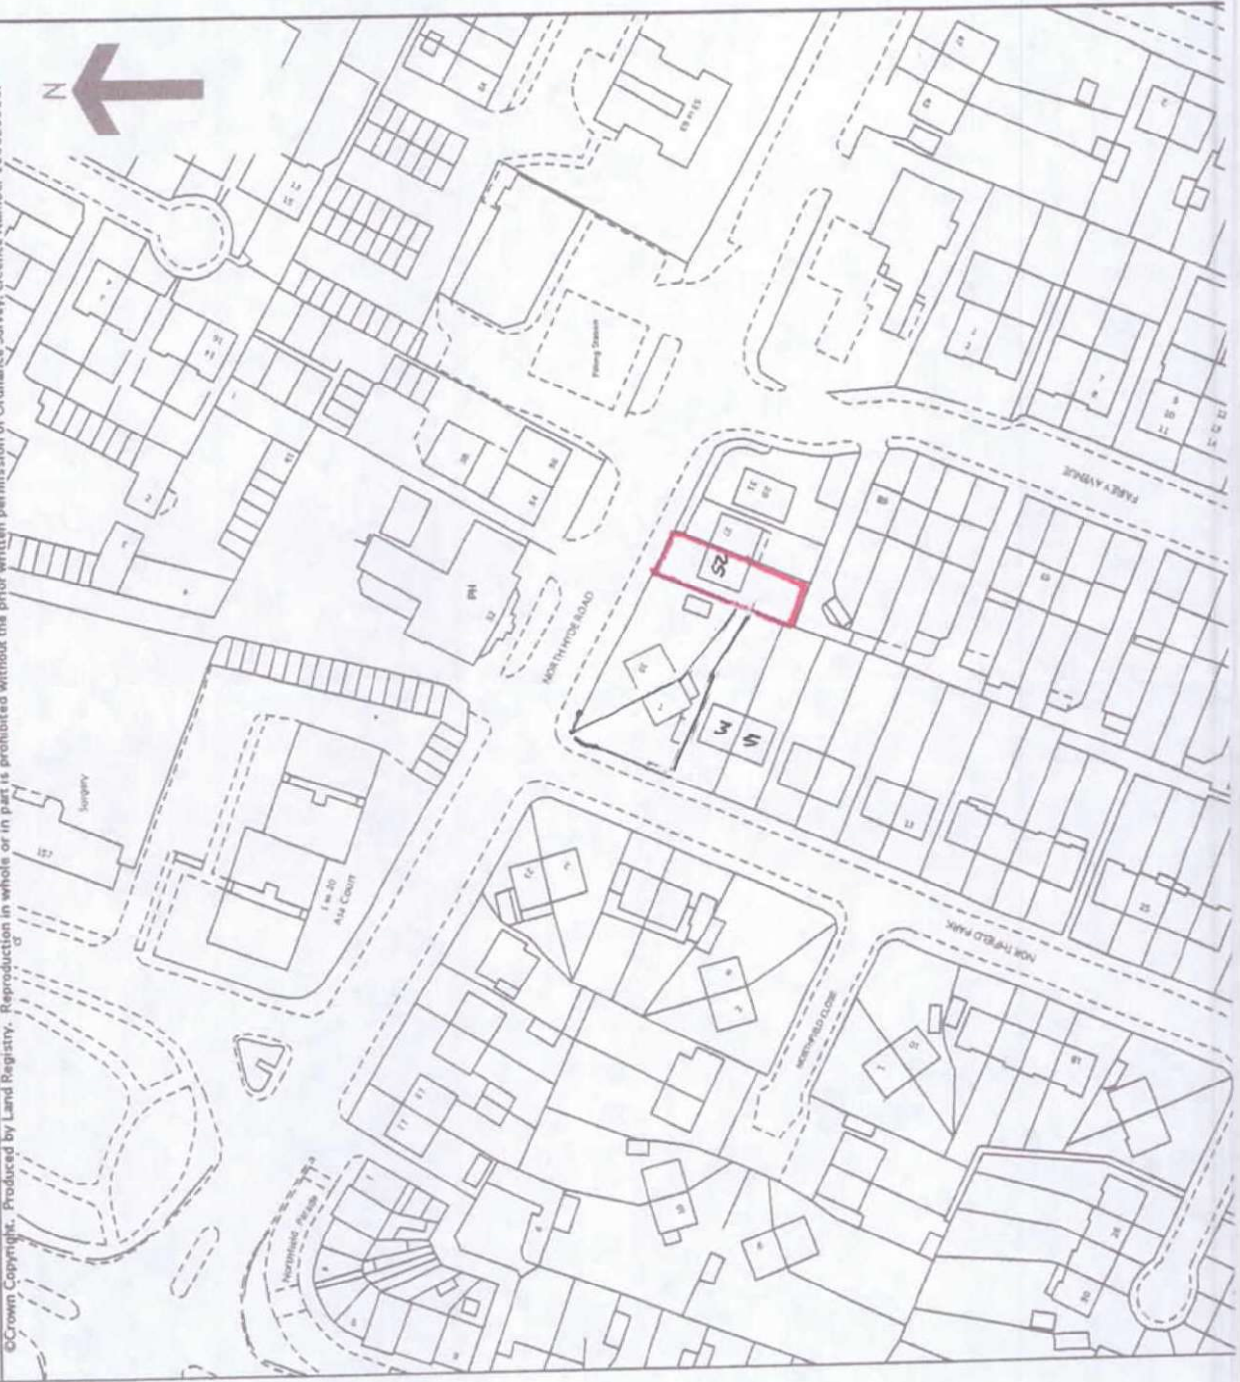

Title number **AGL165445**
Ordnance Survey map reference **TQ0979SE**
Scale **1:1250**
Administrative area **Hillingdon**

Land Registry
Current title plan

© Crown Copyright. Produced by Land Registry. Reproduction in whole or in part is prohibited without the prior written permission of Ordnance Survey, Licence Number 100026316.

1:1250 LOCATION PLAN
25 NORTH HYDE ROAD, HAYES