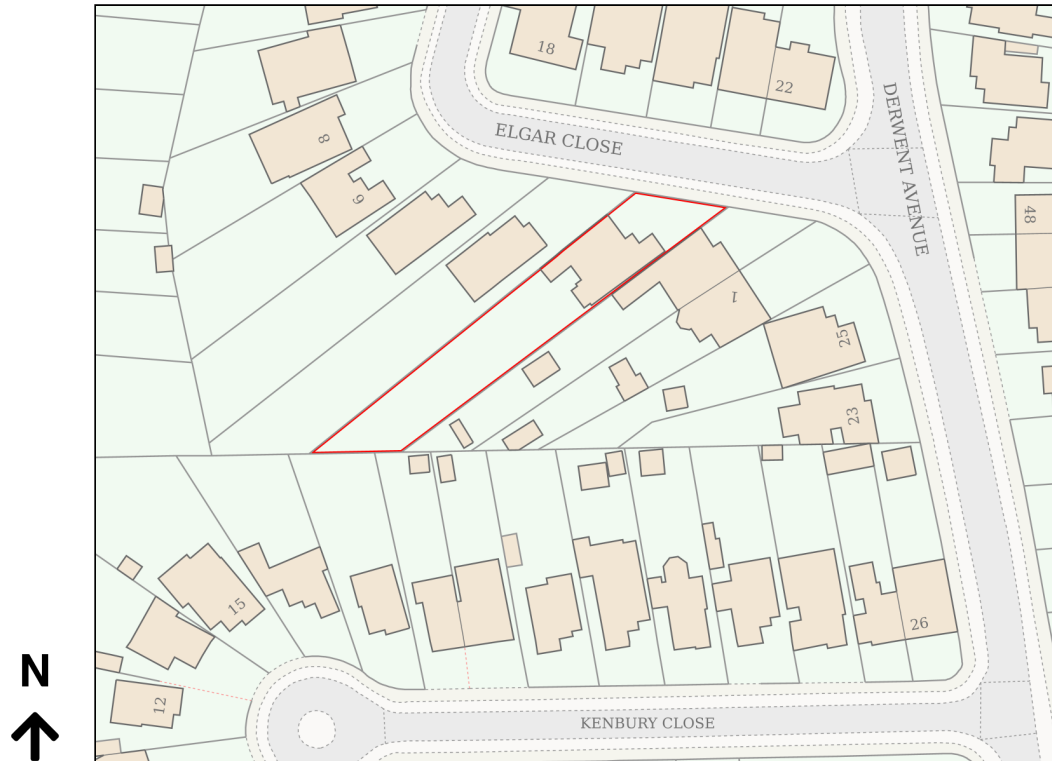

Location Plan

Site Address: 3, Elgar Close, Ickenham, UB10 8HN

Date Produced: 15-May-2026

Scale: 1:1250 @A4

Planning Portal Reference: PP-14938185v1