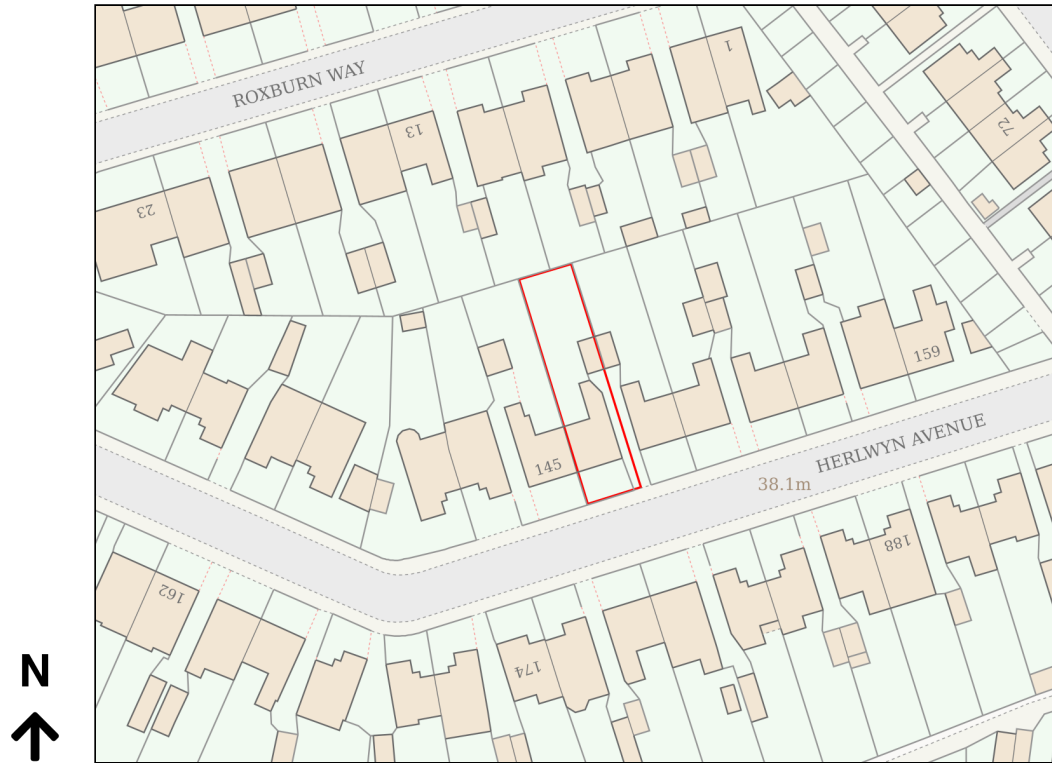

# Location Plan

Site Address: 147, Herlwyn Avenue, Ruislip, HA4 6HS

Date Produced: 19-Mar-2026

Scale: 1:1250 @A4

Planning Portal Reference: PP-14777109v1