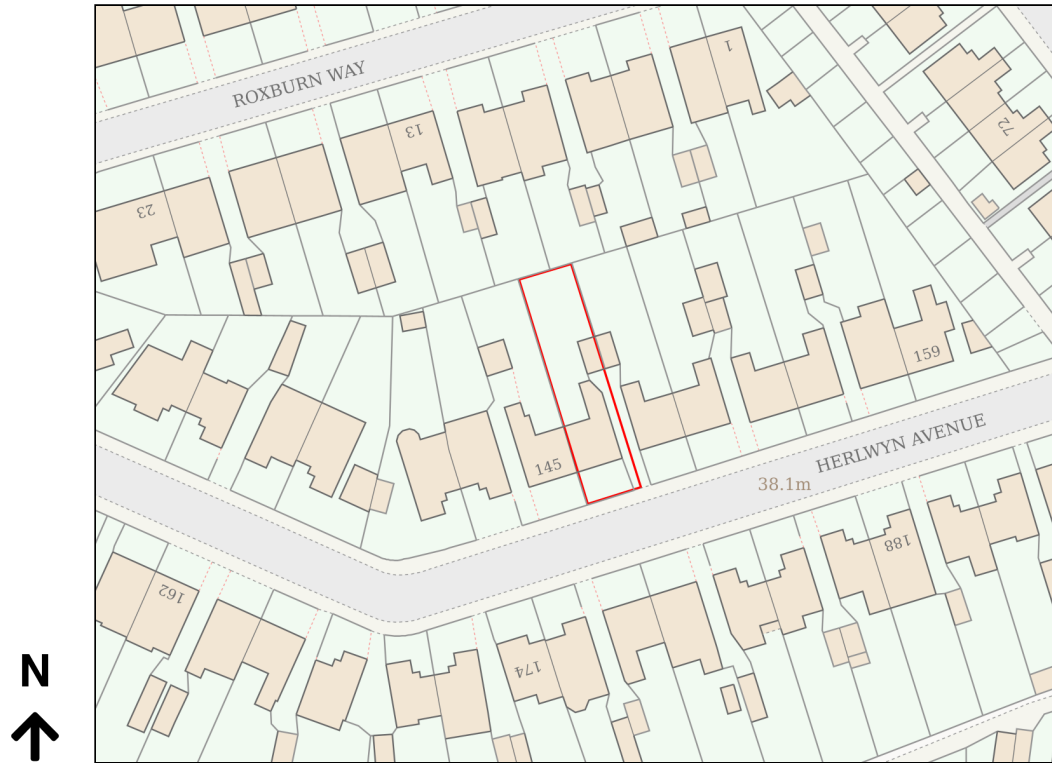

Location Plan

Site Address: 147, Herlwyn Avenue, Ruislip, HA4 6HS

Date Produced: 20-Mar-2026

Scale: 1:1250 @A4

Planning Portal Reference: PP-14775989v2