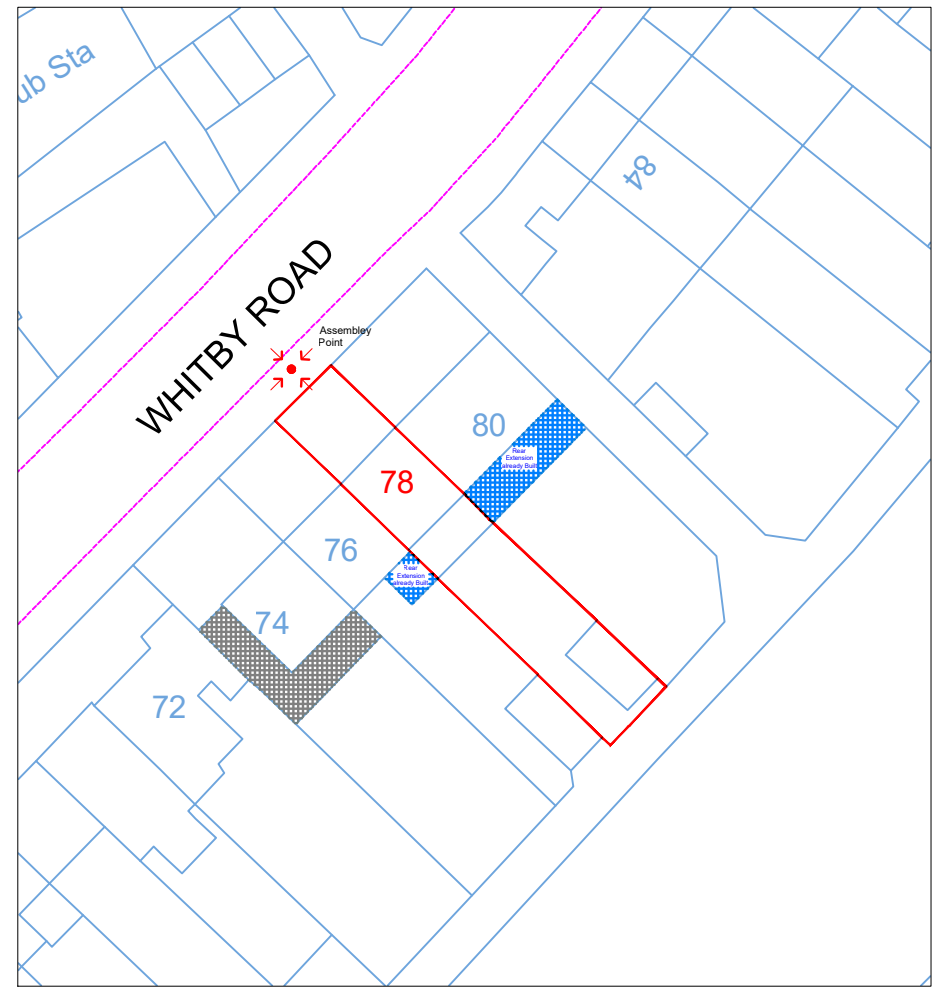

Location Plan

Scale: 1:1250

Block Plan

Scale: 1:500

Site Address

78 Whitby Road
Ruislip
HA4 9DT

Scale: 1:500/1250@A4

Date: FEB 26