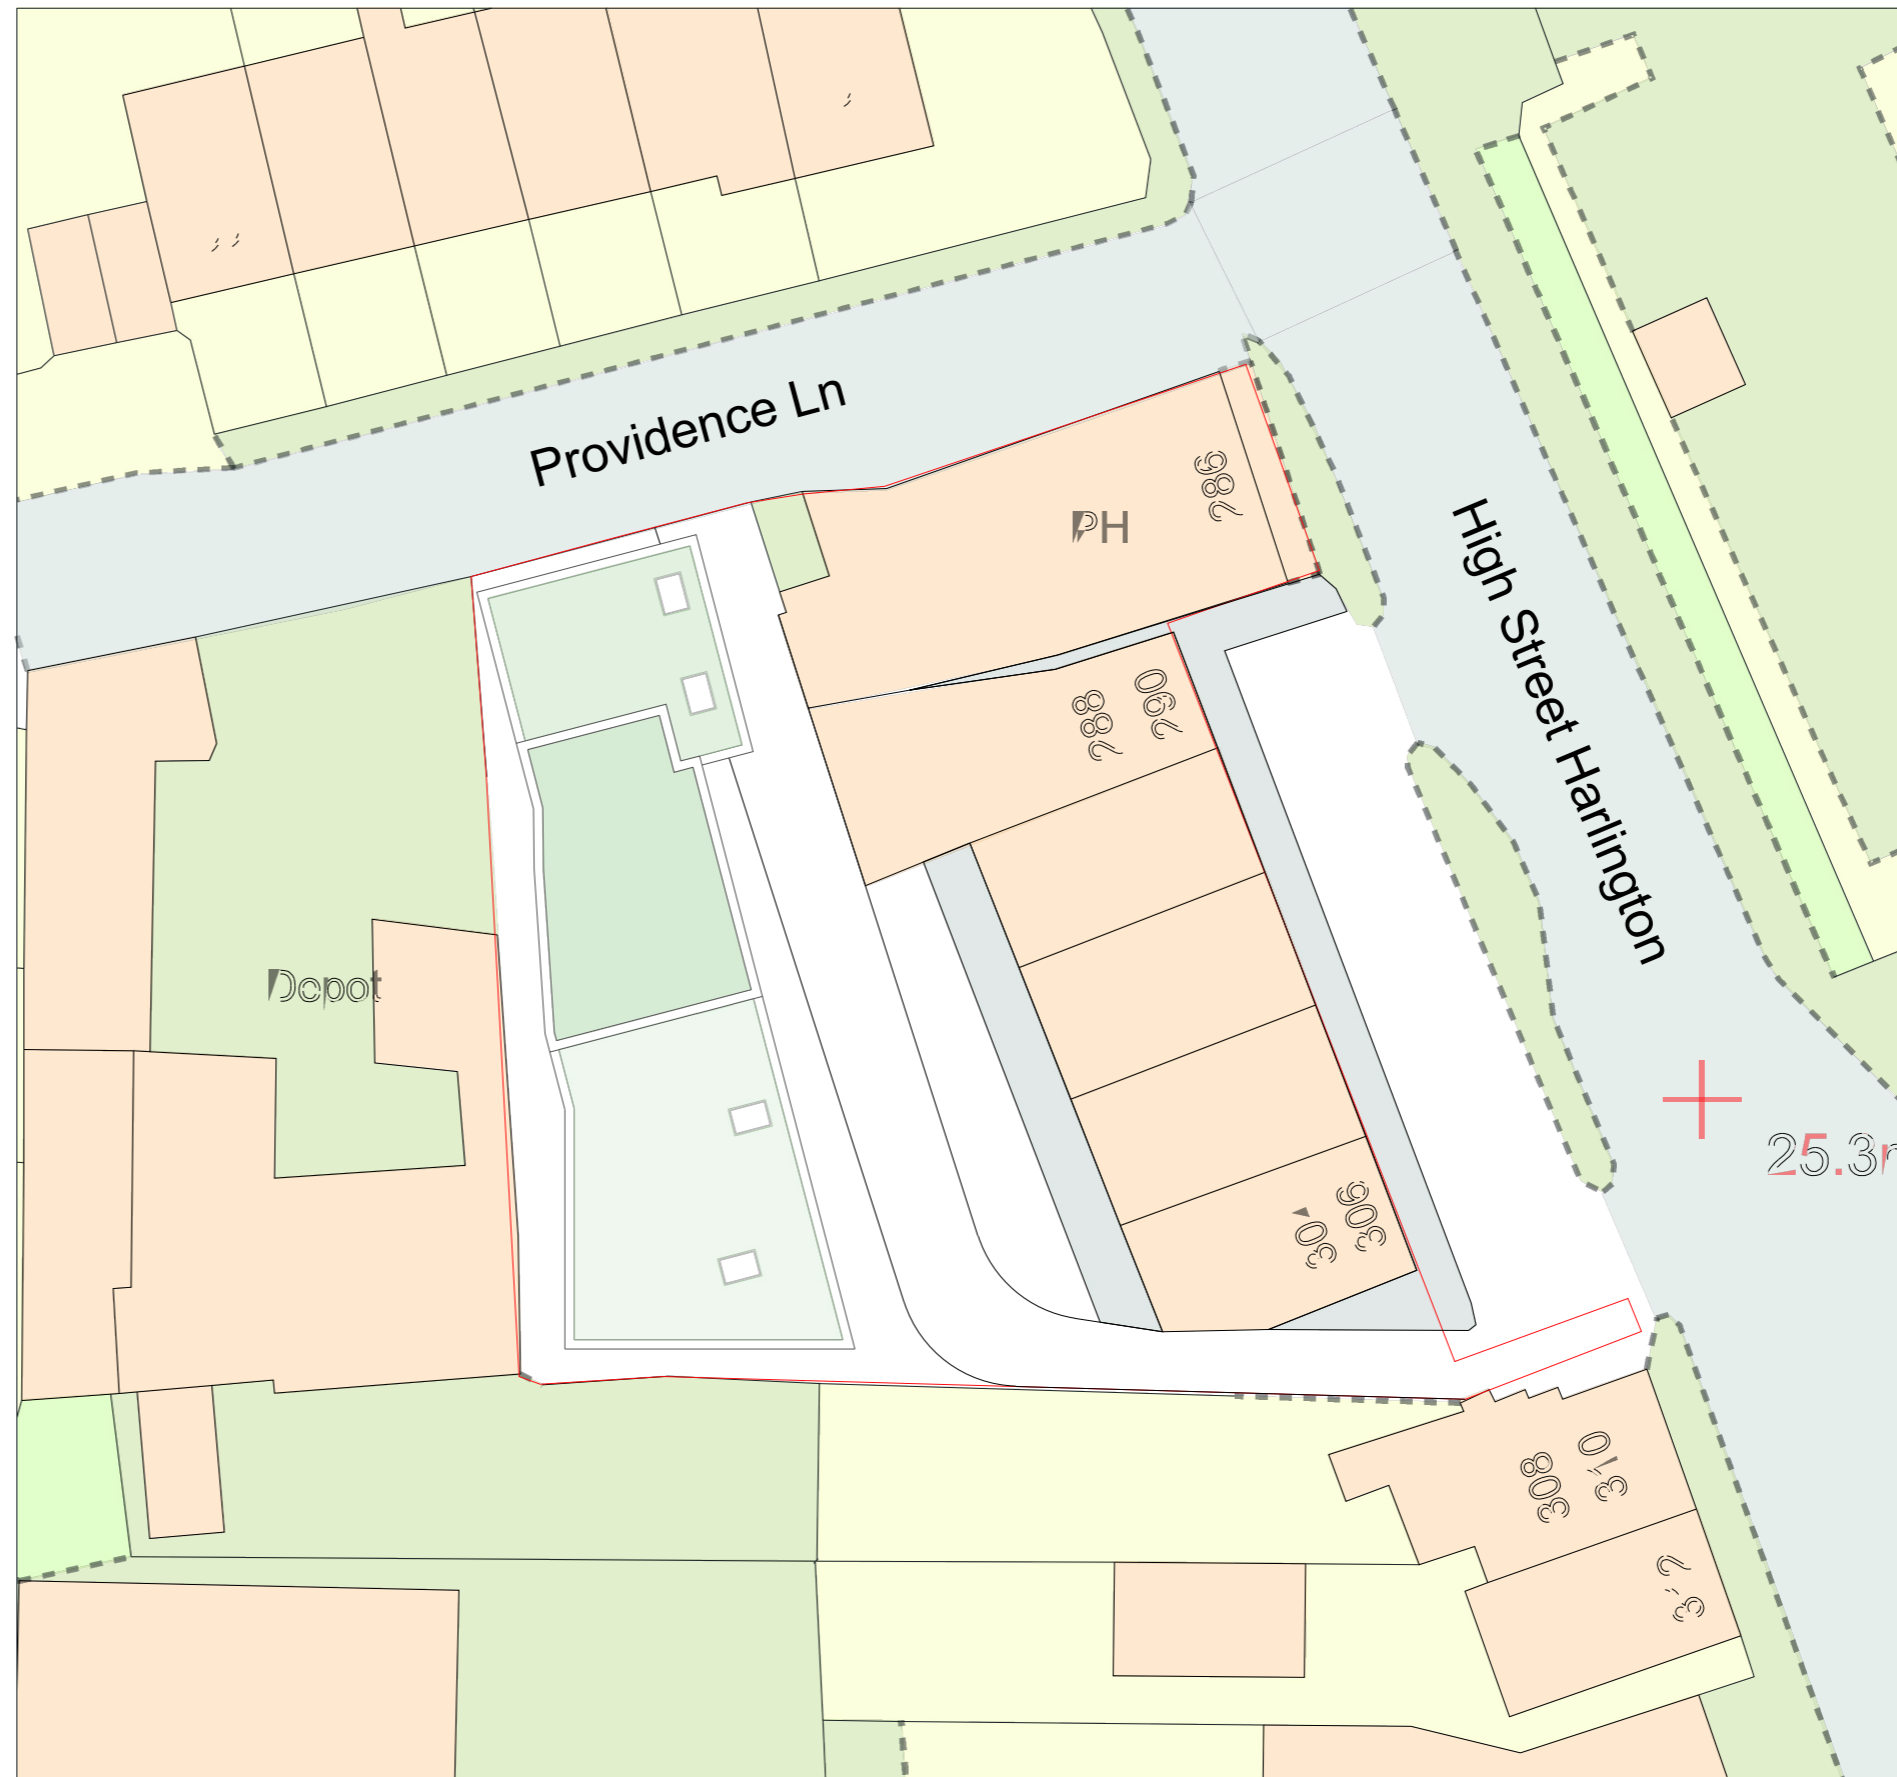

HMLR Title No: NGL470160 NGL470160 NGL470160

© Crown copyright and database rights, 2024. Ordnance Survey
0100031673 Created using Plans by Emapsite

0m 20m 40m 60m 80m 100m

Scale: 1:1250

LOCATION PLAN
SCALE - 1:1250

0m 5m 10m 20m 50m

1:250 @ A3
HS1/SITE/002

SITE PLAN
SCALE - 1:250

Client:- Mr. Vijay Gandhi

Location:-
288-306 HIGH STREET
HARLINGTON, HARLINGTON,
HAYES
UB3 5DU

GENERAL NOTES

SDMC CONSULTANTS
ENGINEERS & DESIGNERS