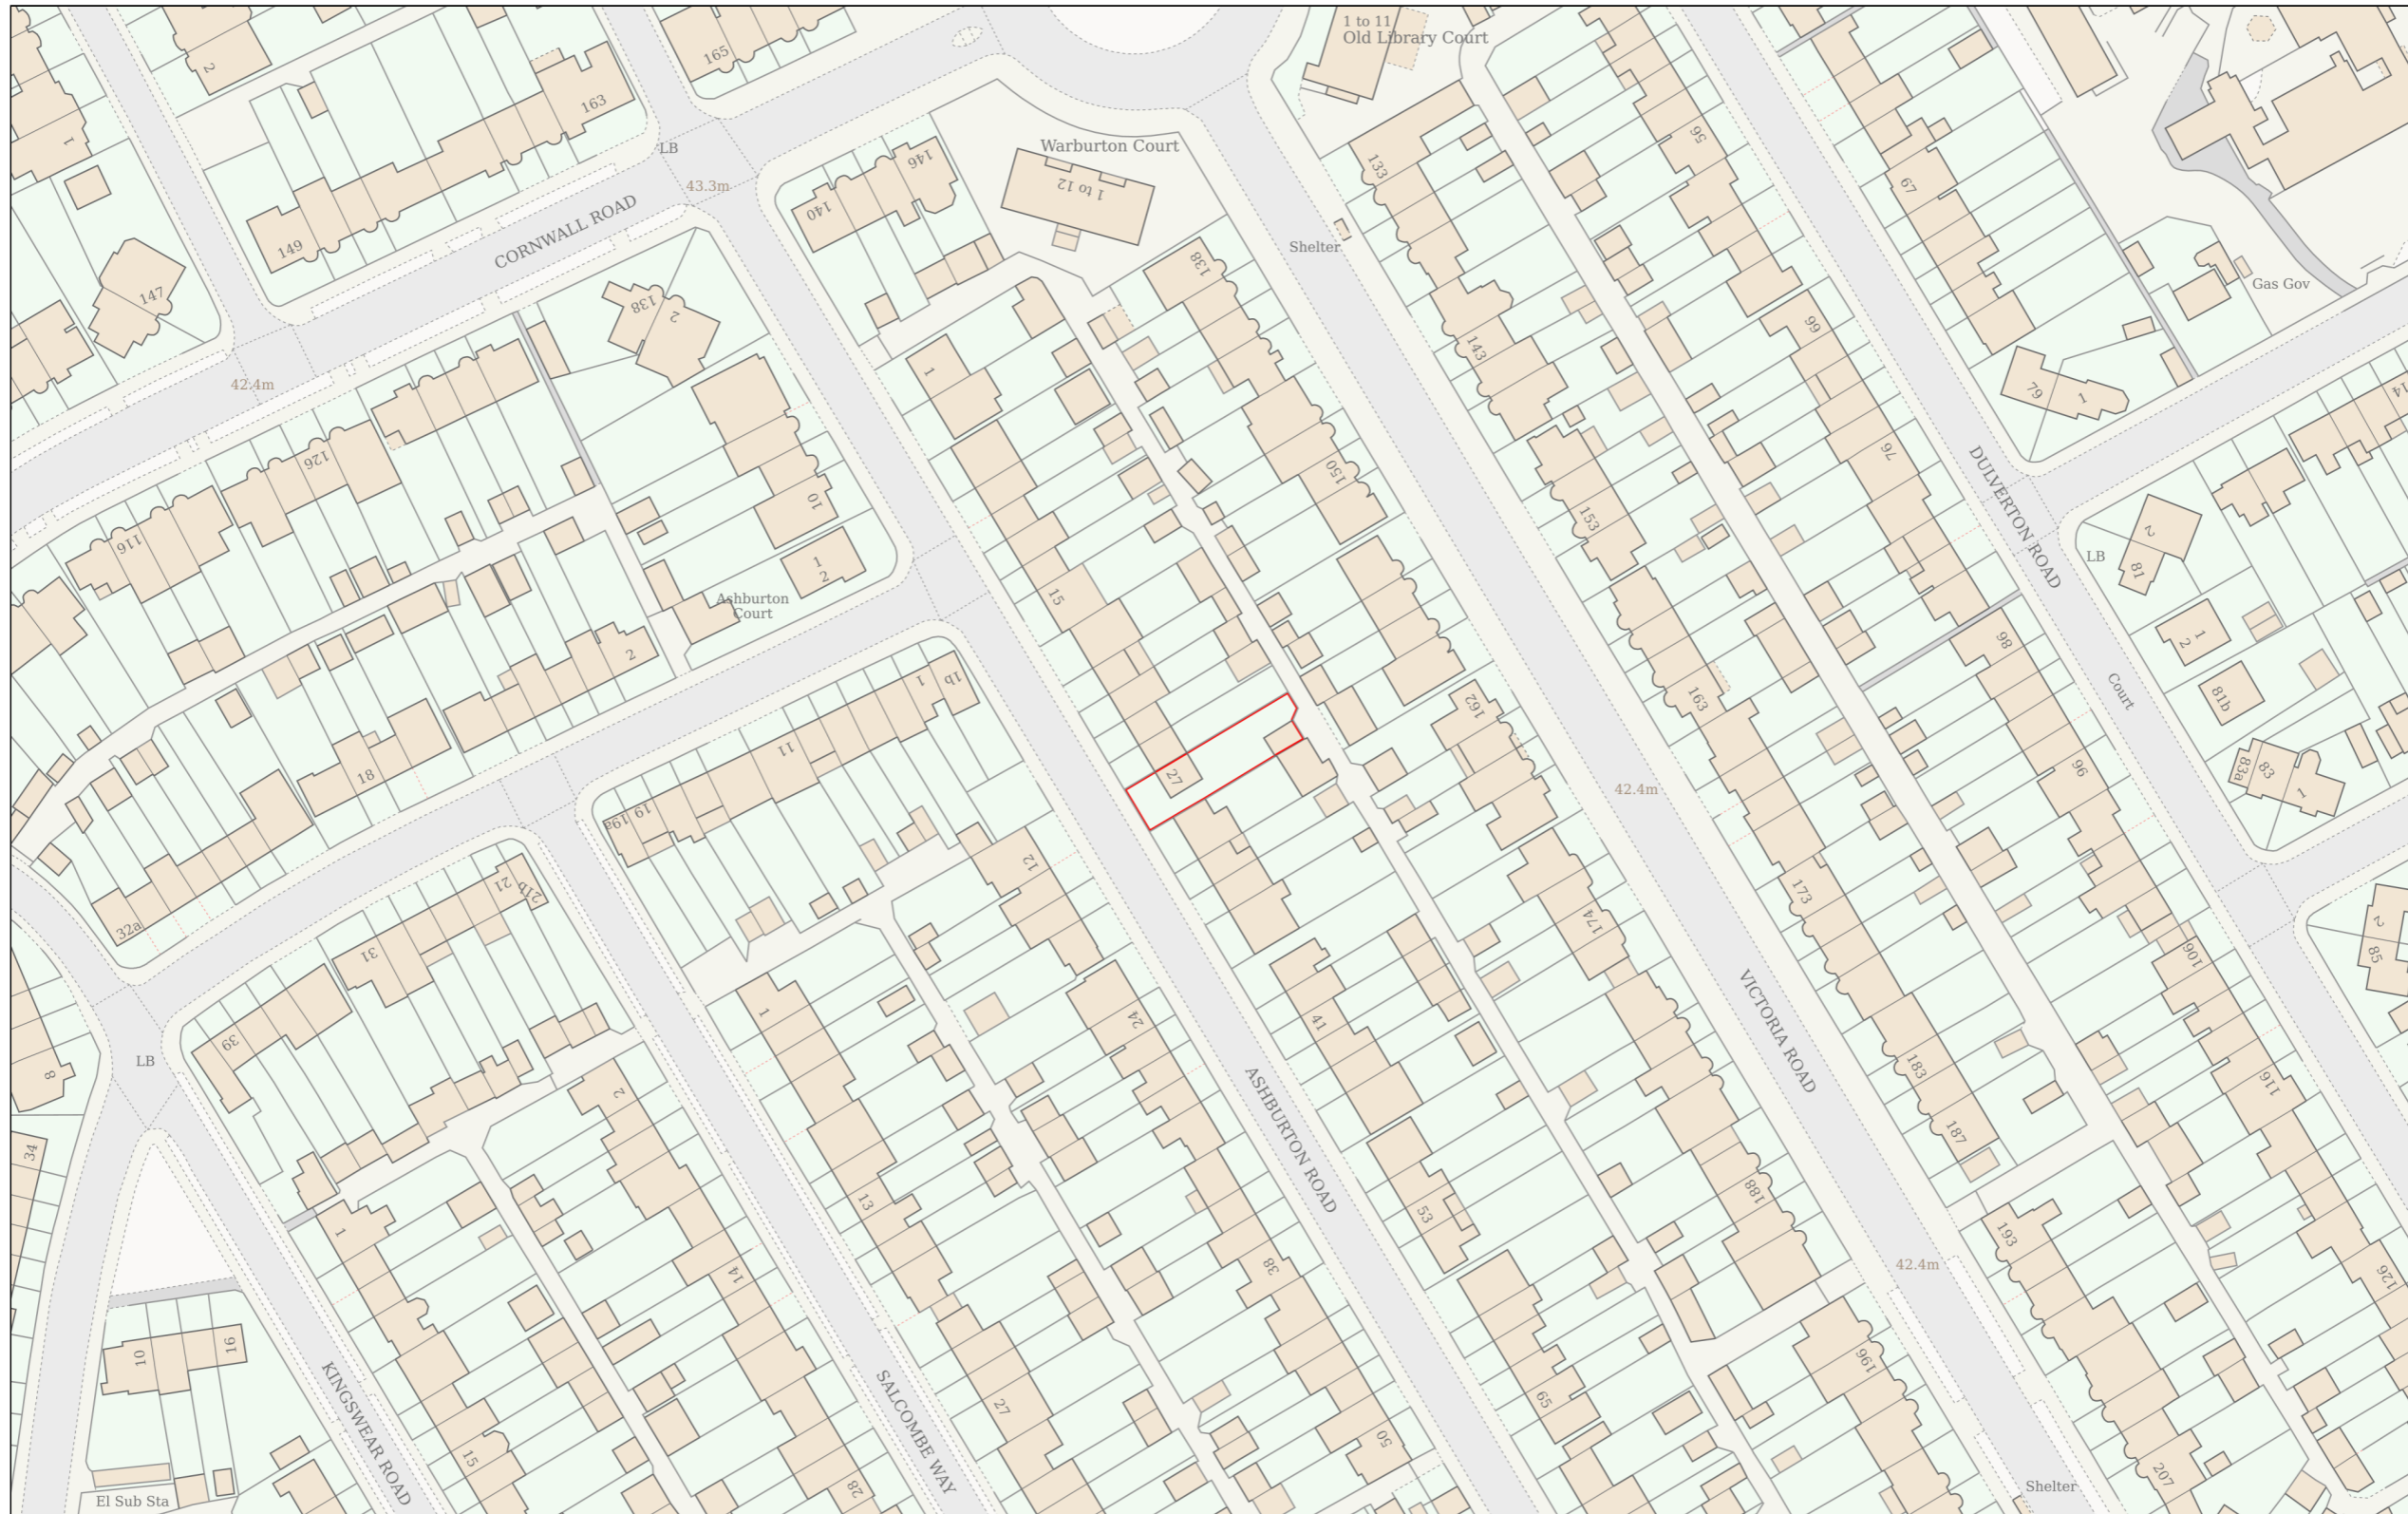

Location Plan

Site Address: 27, Ashburton Road, Ruislip, HA4 6AA

Date Produced: 26-Apr-2026

Scale: 1:1250 @A3

Planning Portal Reference: PP-14886074v1