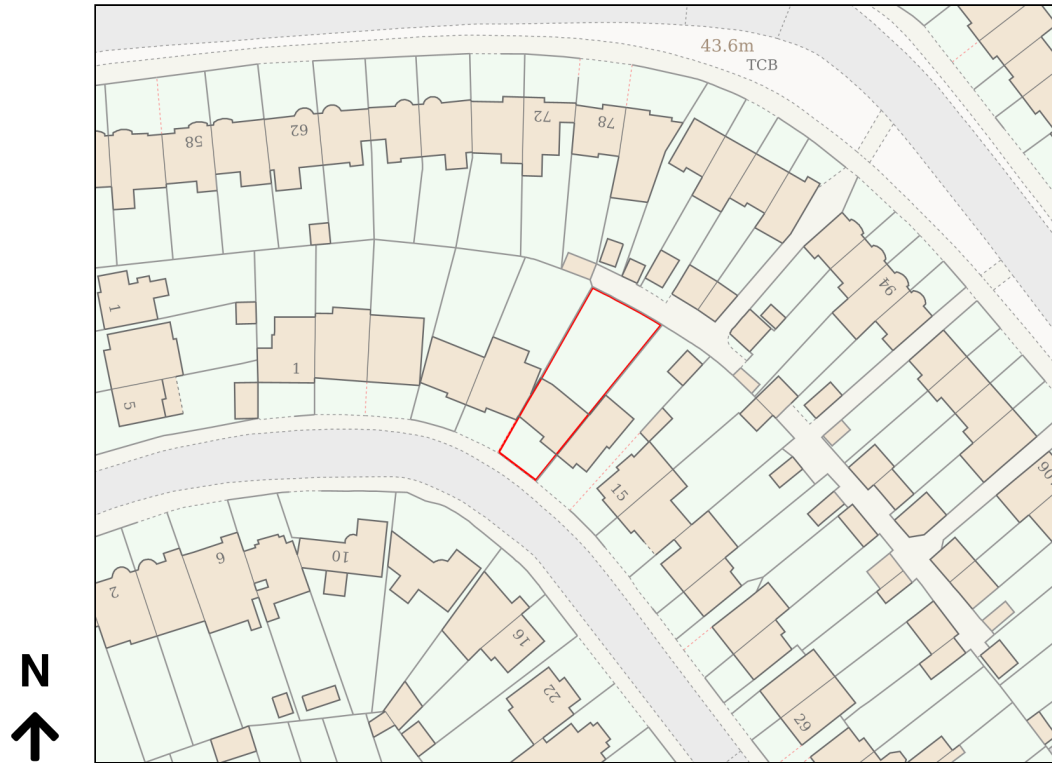

# Location Plan

Site Address: 11, Beechwood Avenue, Ruislip, HA4 6EG

Date Produced: 22-May-2026

Scale: 1:1250 @A4

Planning Portal Reference: PP-14956626v1