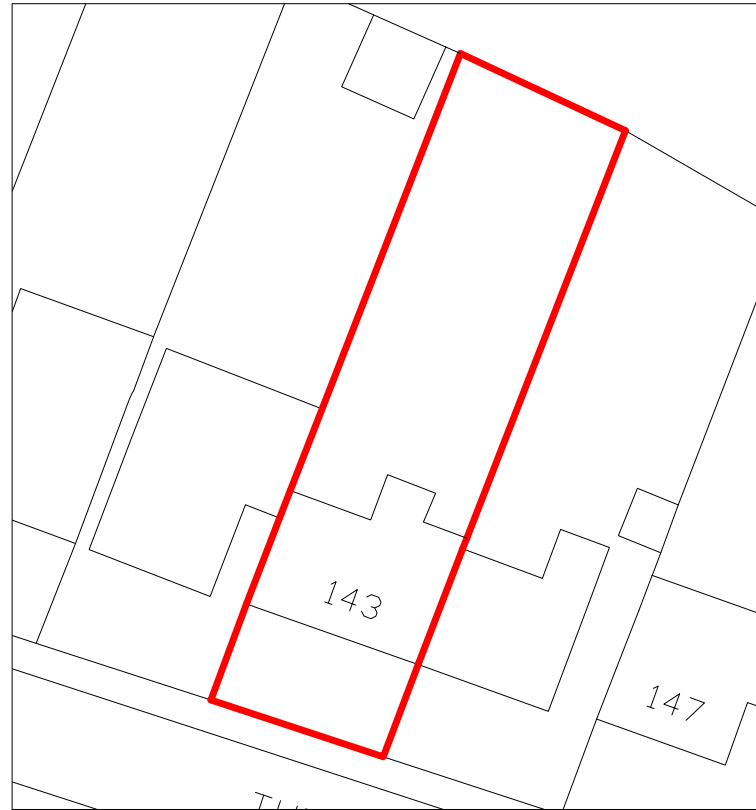

**Location Plan**  
Scale 1:1250

**Block Plan**  
Scale 1:500

	<b>Project:</b> 143 The Greenway, Ickenham, Uxbridge, UB10 8LT	<b>Title:</b> Location & Block Plan	<b>Scale:</b> 1:500/1250 @ A4 <b>Date:</b> March 2026 <b>Drawing No.:</b> 3900/05/JG	<b>Scale Bar:</b> 			
	<b>Revision</b> <table border="1"> <tr> <td> </td> <td> </td> <td> </td> <td> </td> <td> </td> </tr> </table>						
239 Western Road, Southall, Middlesex, UB2 5HS    020 8571 1369    info@multicreation.co.uk							