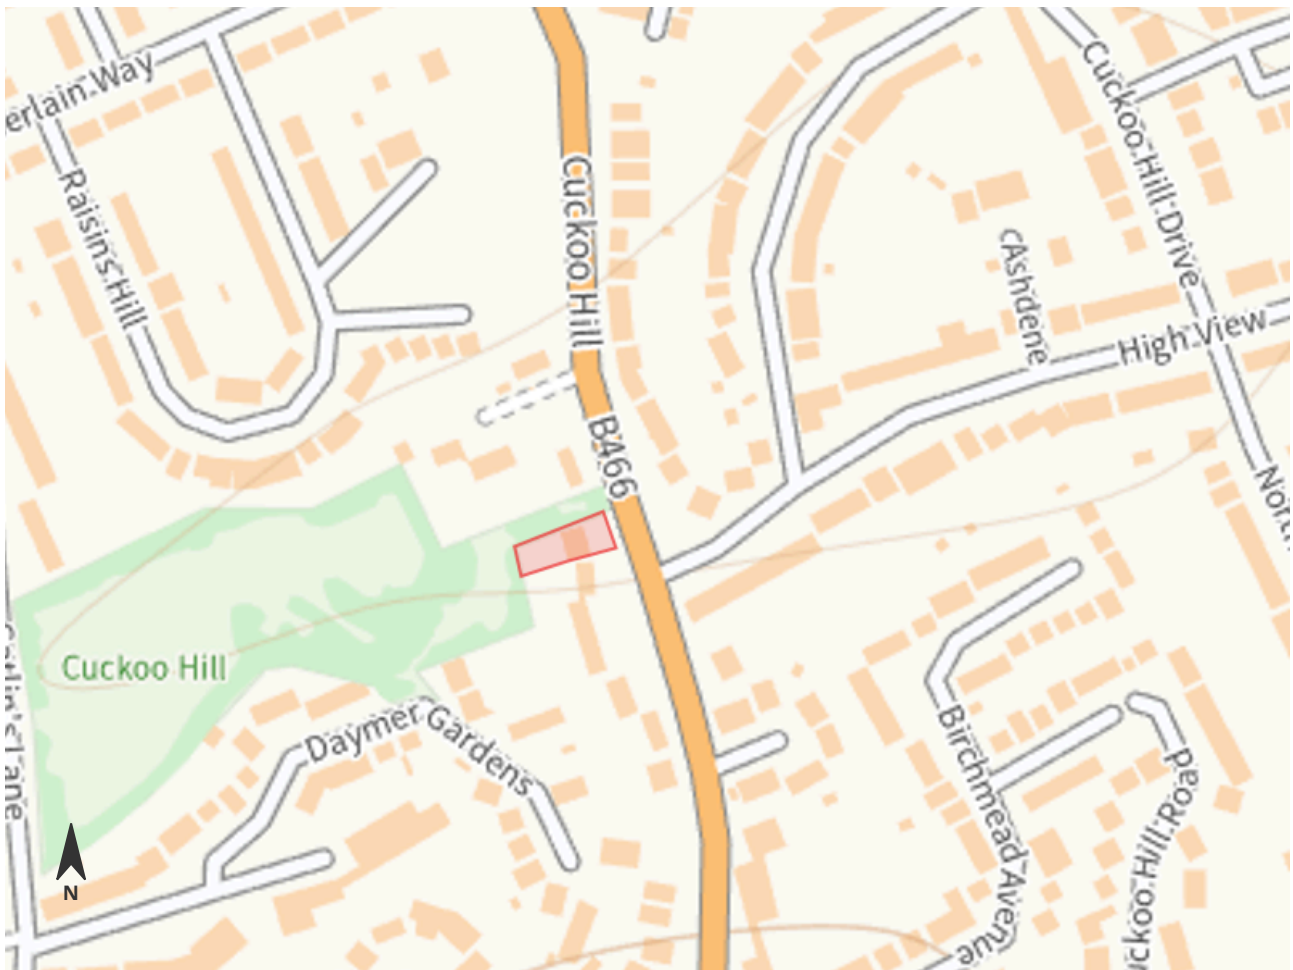

# Location Plan

Address: Una Cottage, Cuckoo Hill, Pinner, HA5 2BB

0 100  
Metres  
Scale 1:3,642

Document Reference no.:  
#736

© Crown copyright and database rights 2026  
Ordnance Survey AC0000872527