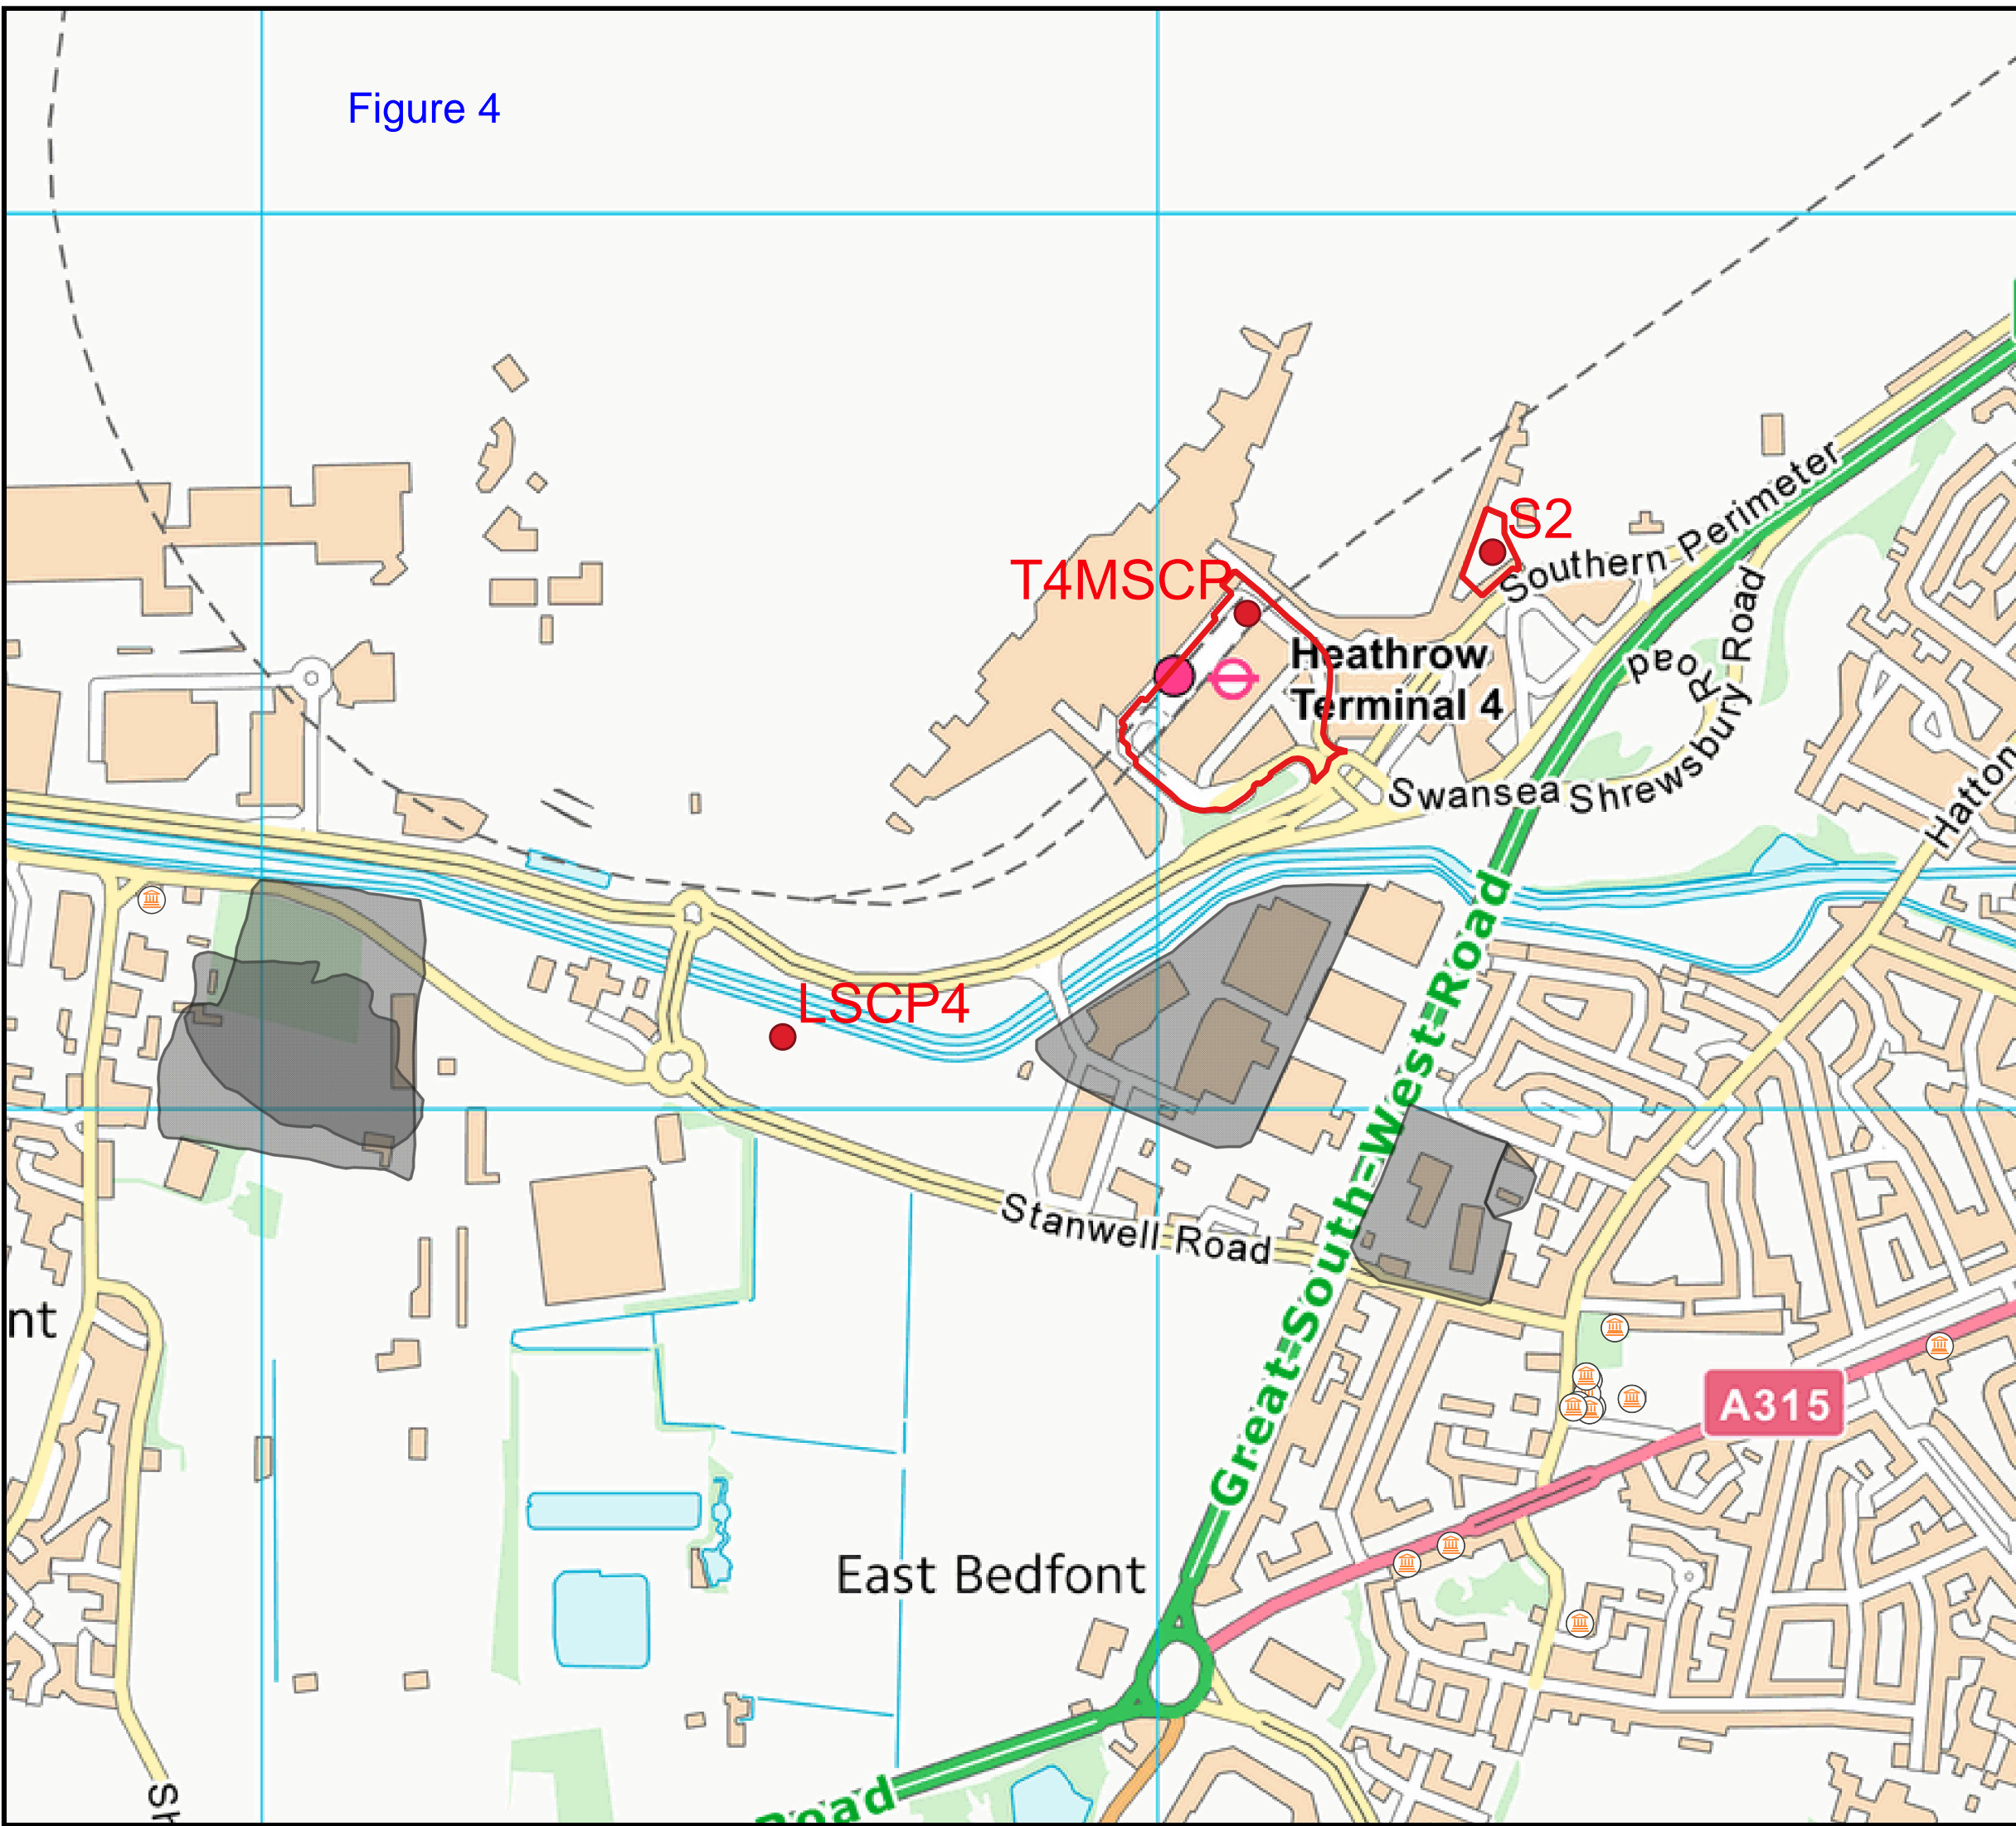

Figure 4

LEGEND

■ Historical Landfill

AtkinsRéalis

Client:

Heathrow

Figure Title:

Heathrow Airport - Geological Constraints Map

Drawn by:

SC

Checked by:

Reviewed by:

Size

A3

Scale

1:7000