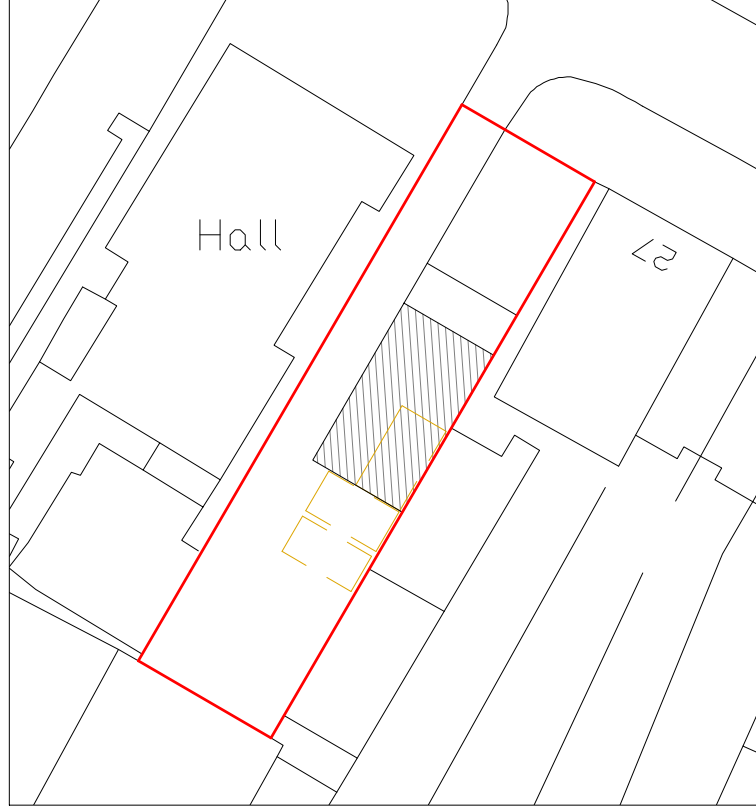

Location Plan
Scale 1:1250

Block Plan
Scale 1:500

Project:
31 Swakeleys Road,
Ickenham,
Uxbridge,
UB10 8DF

Title:
Location Plan
& Block Plan

Scale: 1:500/1250 @ A4
Date: 05 2025
Drawing No.: 3832/06/JG
Revision