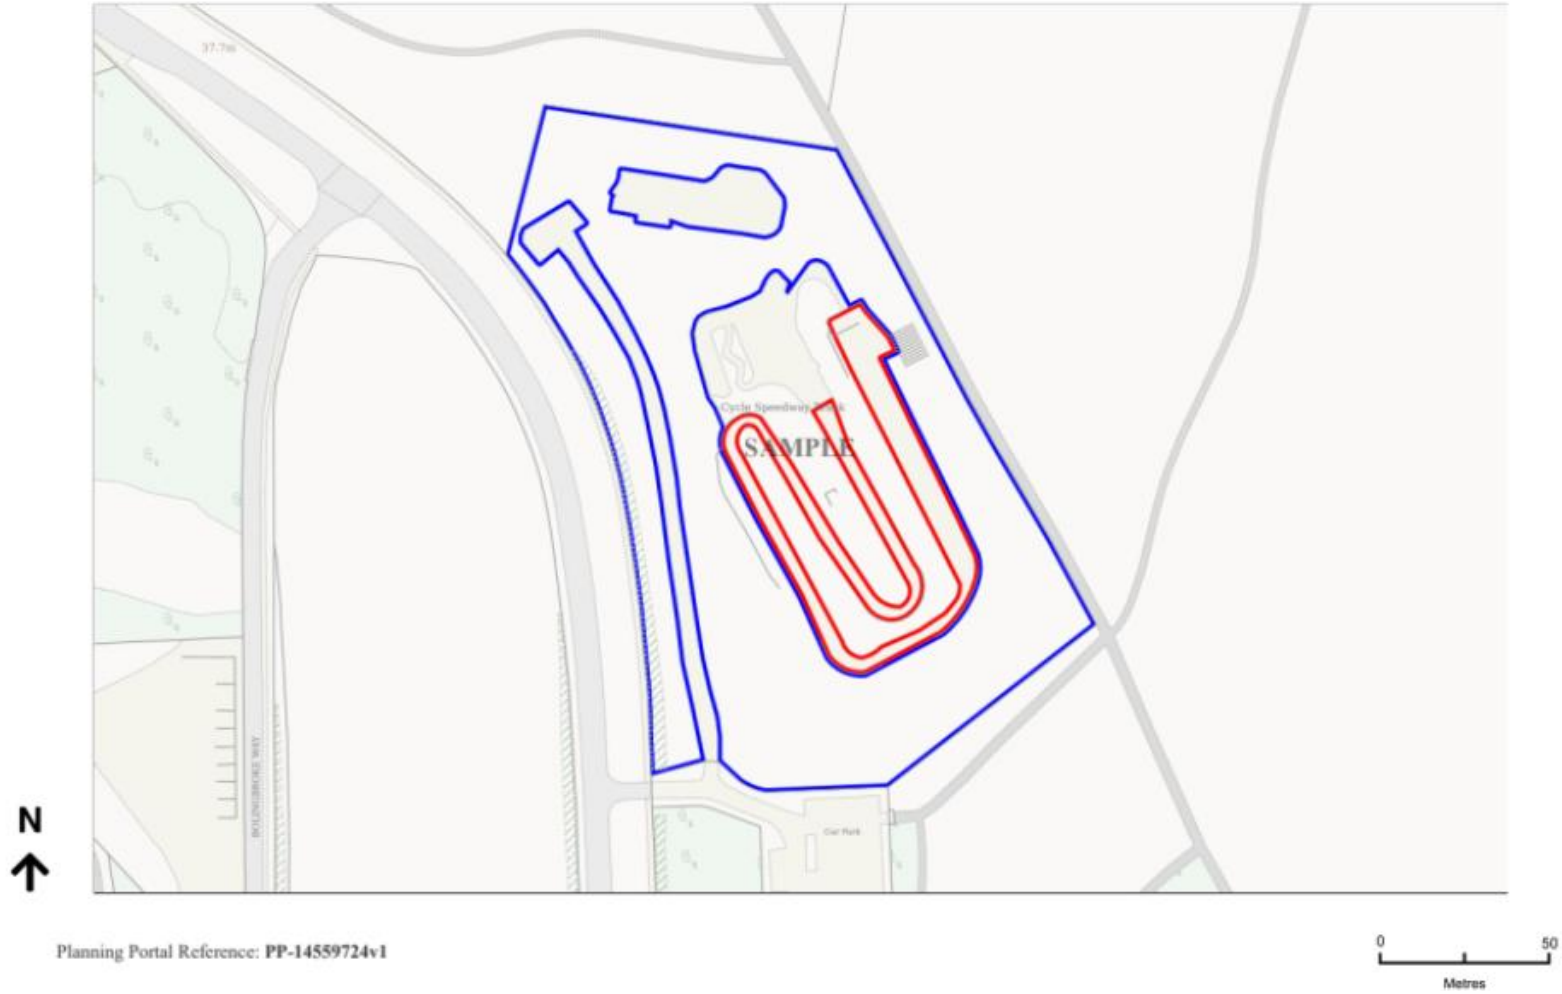

Site Map of the BMX Track located off Dawley Road at Lake Farm Country Park. The actual work involves 6 flood lighting columns, so is actually less than 25m development space.

Date Produced: 15-Dec-2025

Scale: 1:1250 @A3

Planning Portal Reference: PP-14559724v1