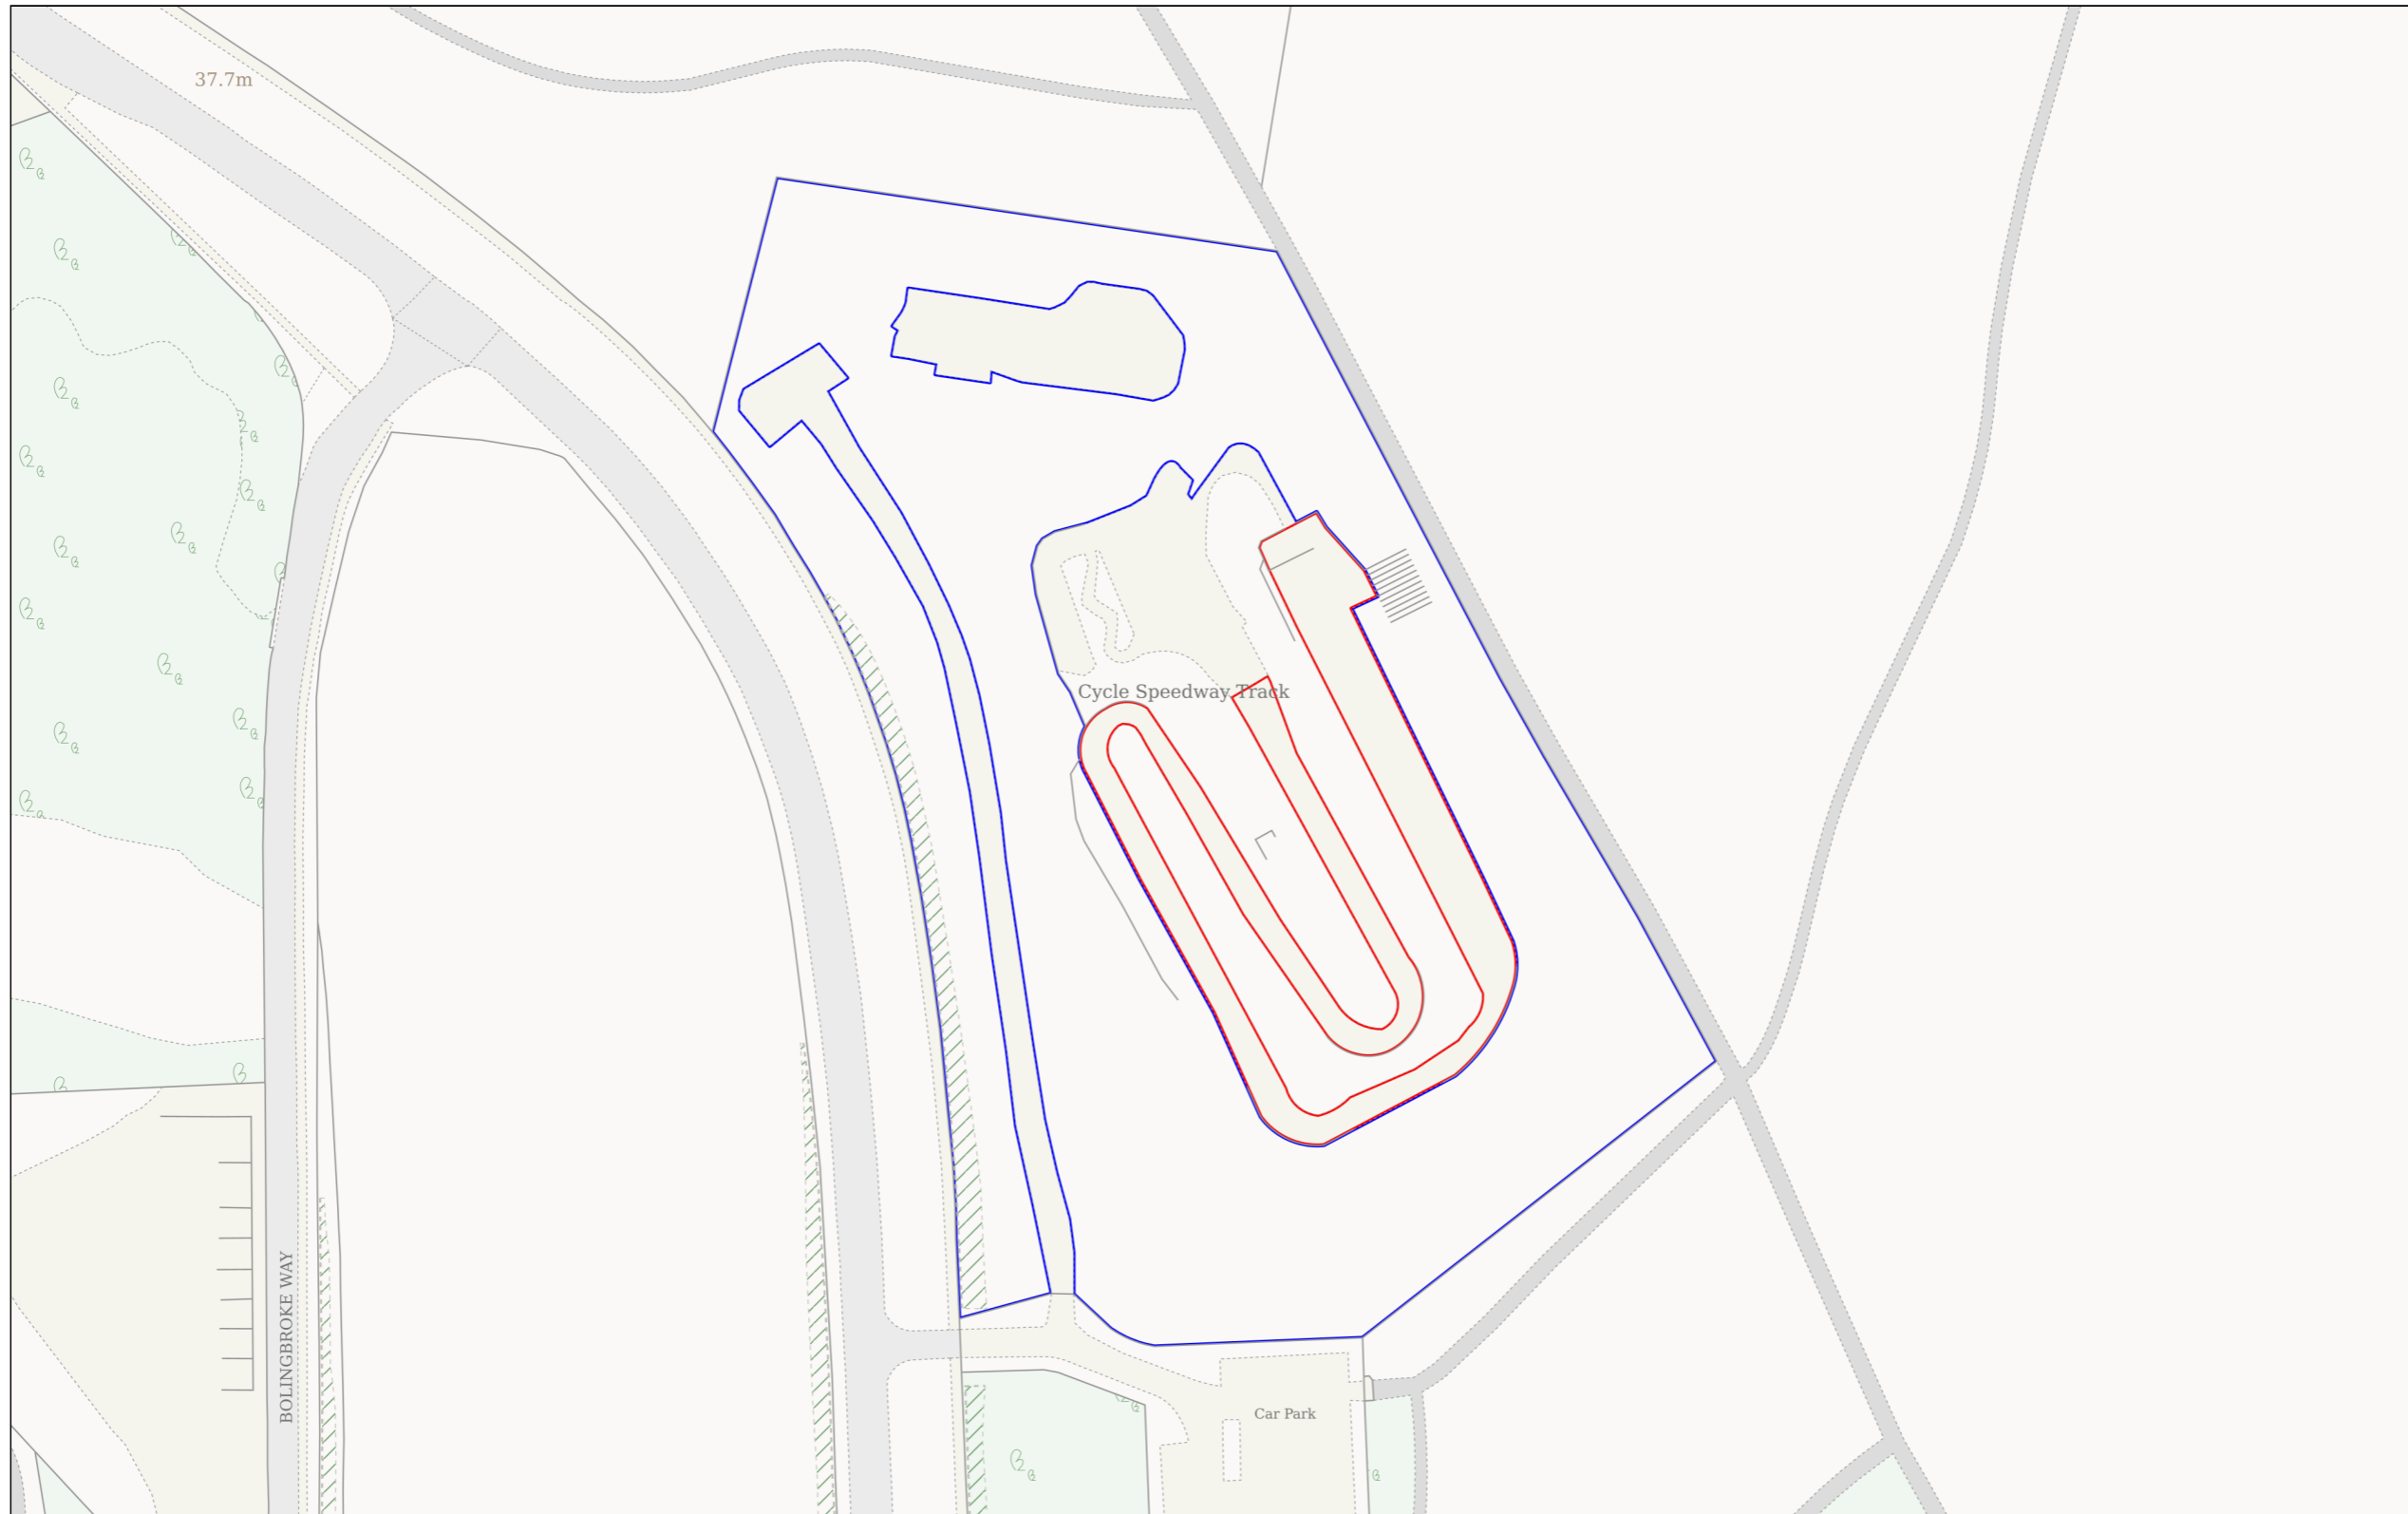

Location Plan

Site Address: Easting: 508892 Northing: 180416

Date Produced: 15-Dec-2025

Scale: 1:1250 @A3

Planning Portal Reference: **PP-14559724v1**