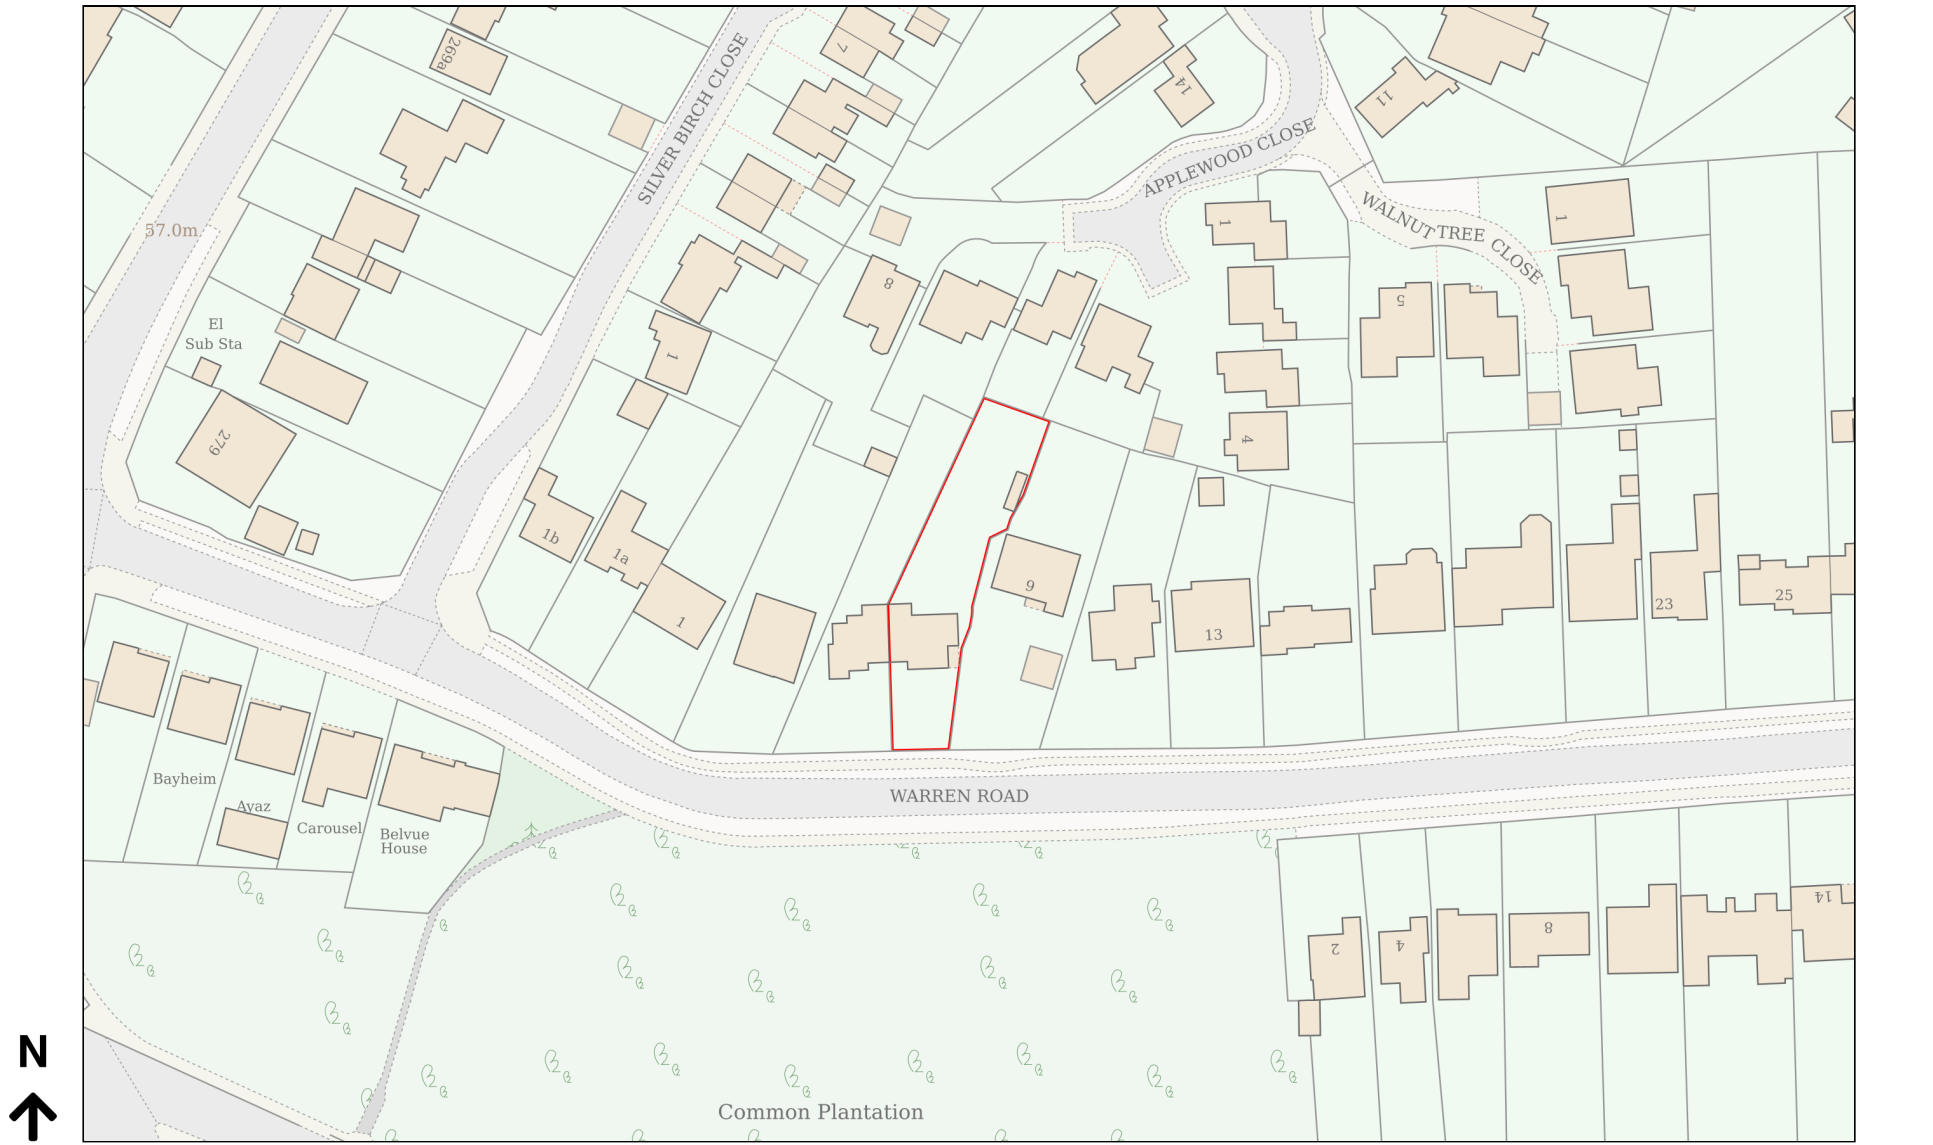

Location Plan

Site Address: 7, Warren Road, Ickenham, UB10 8AA

Date Produced: 02-Jun-2026

Scale: 1:1250 @A4

Planning Portal Reference: PP-14980947v1