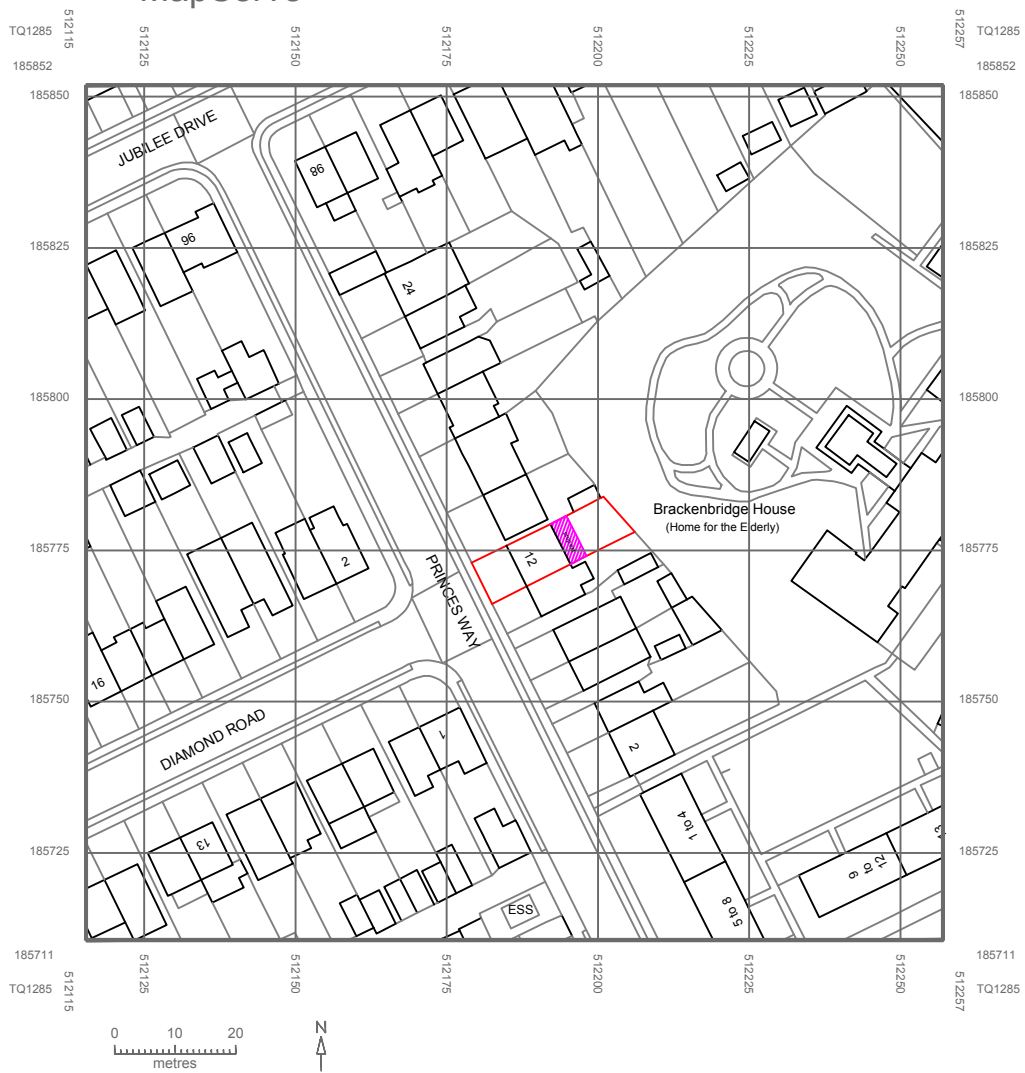

Middlesex & Herts

7 Elgin Drive
Northwood
Middlesex
HA6 2YR

01923 826280

MapServe®

Drg. No.NWB/1806

23-02-25

Mr Karimy
12 Princes Way
Ruislip
Middlesex
HA4 0PX

04