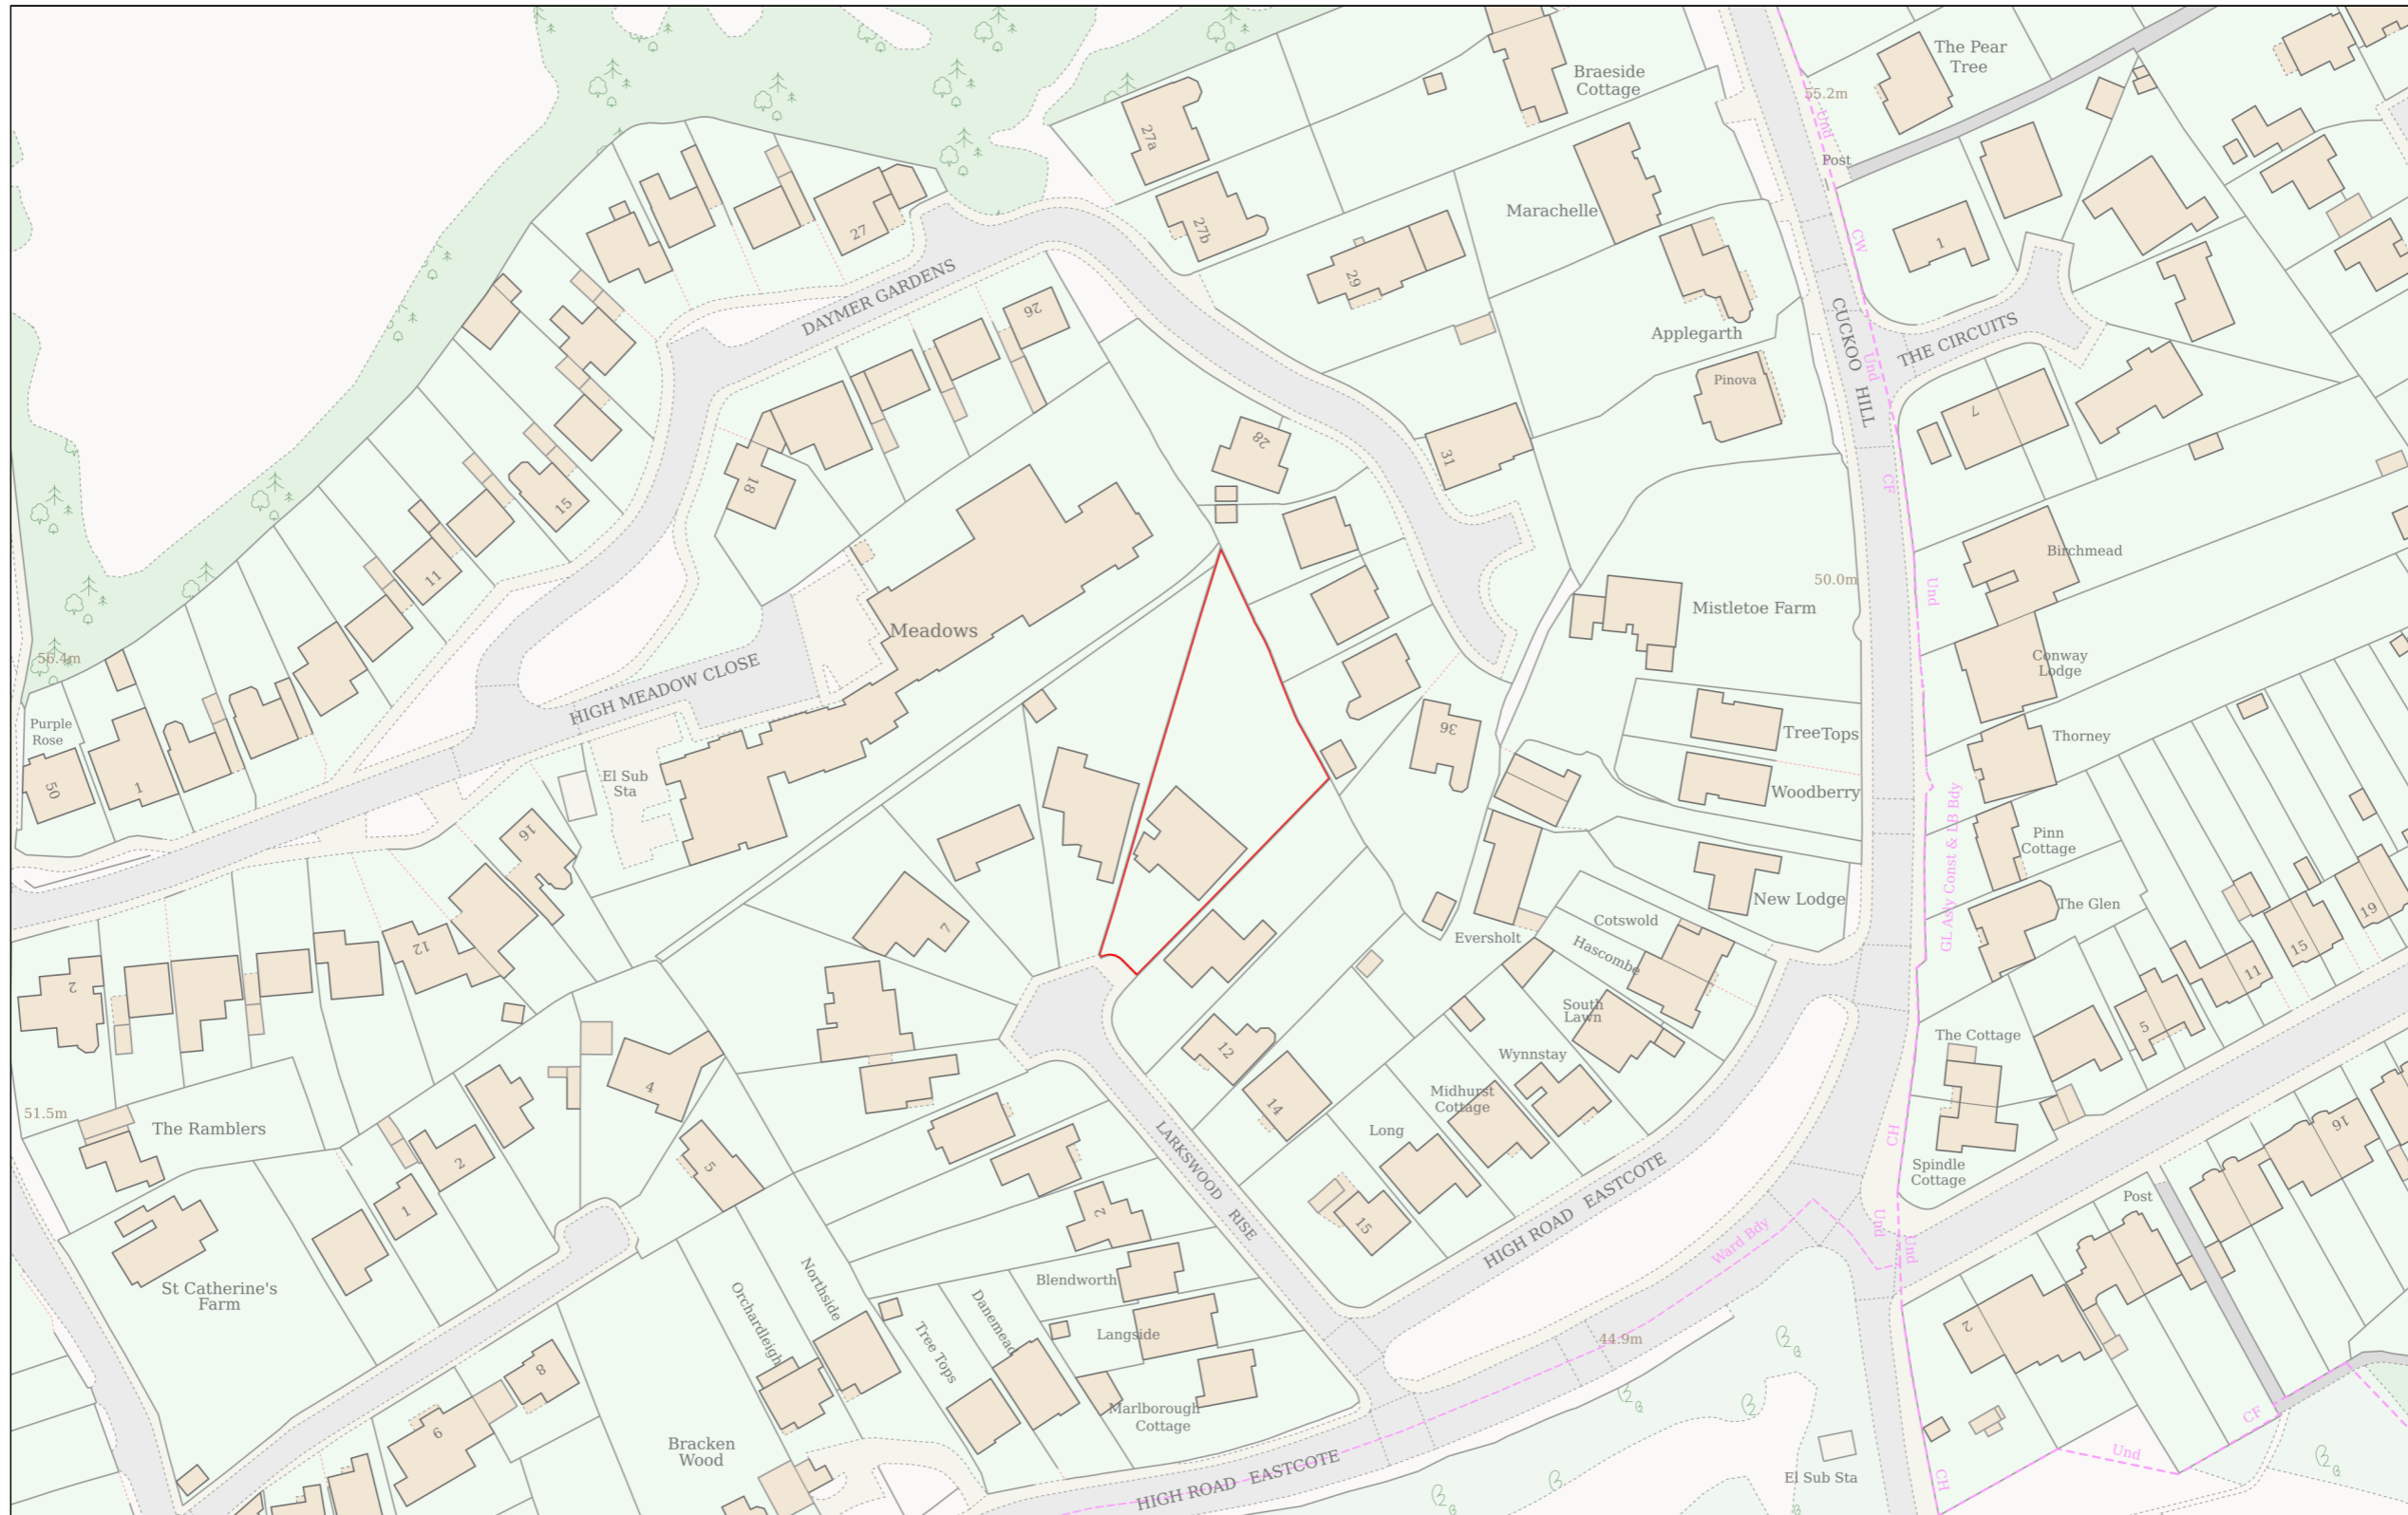

Location Plan

Site Address: 10, Larkwood Rise, Eastcote, HA5 2HH

Date Produced: 02-Apr-2026

Scale: 1:1250 @A3

Planning Portal Reference: PP-14832601v1