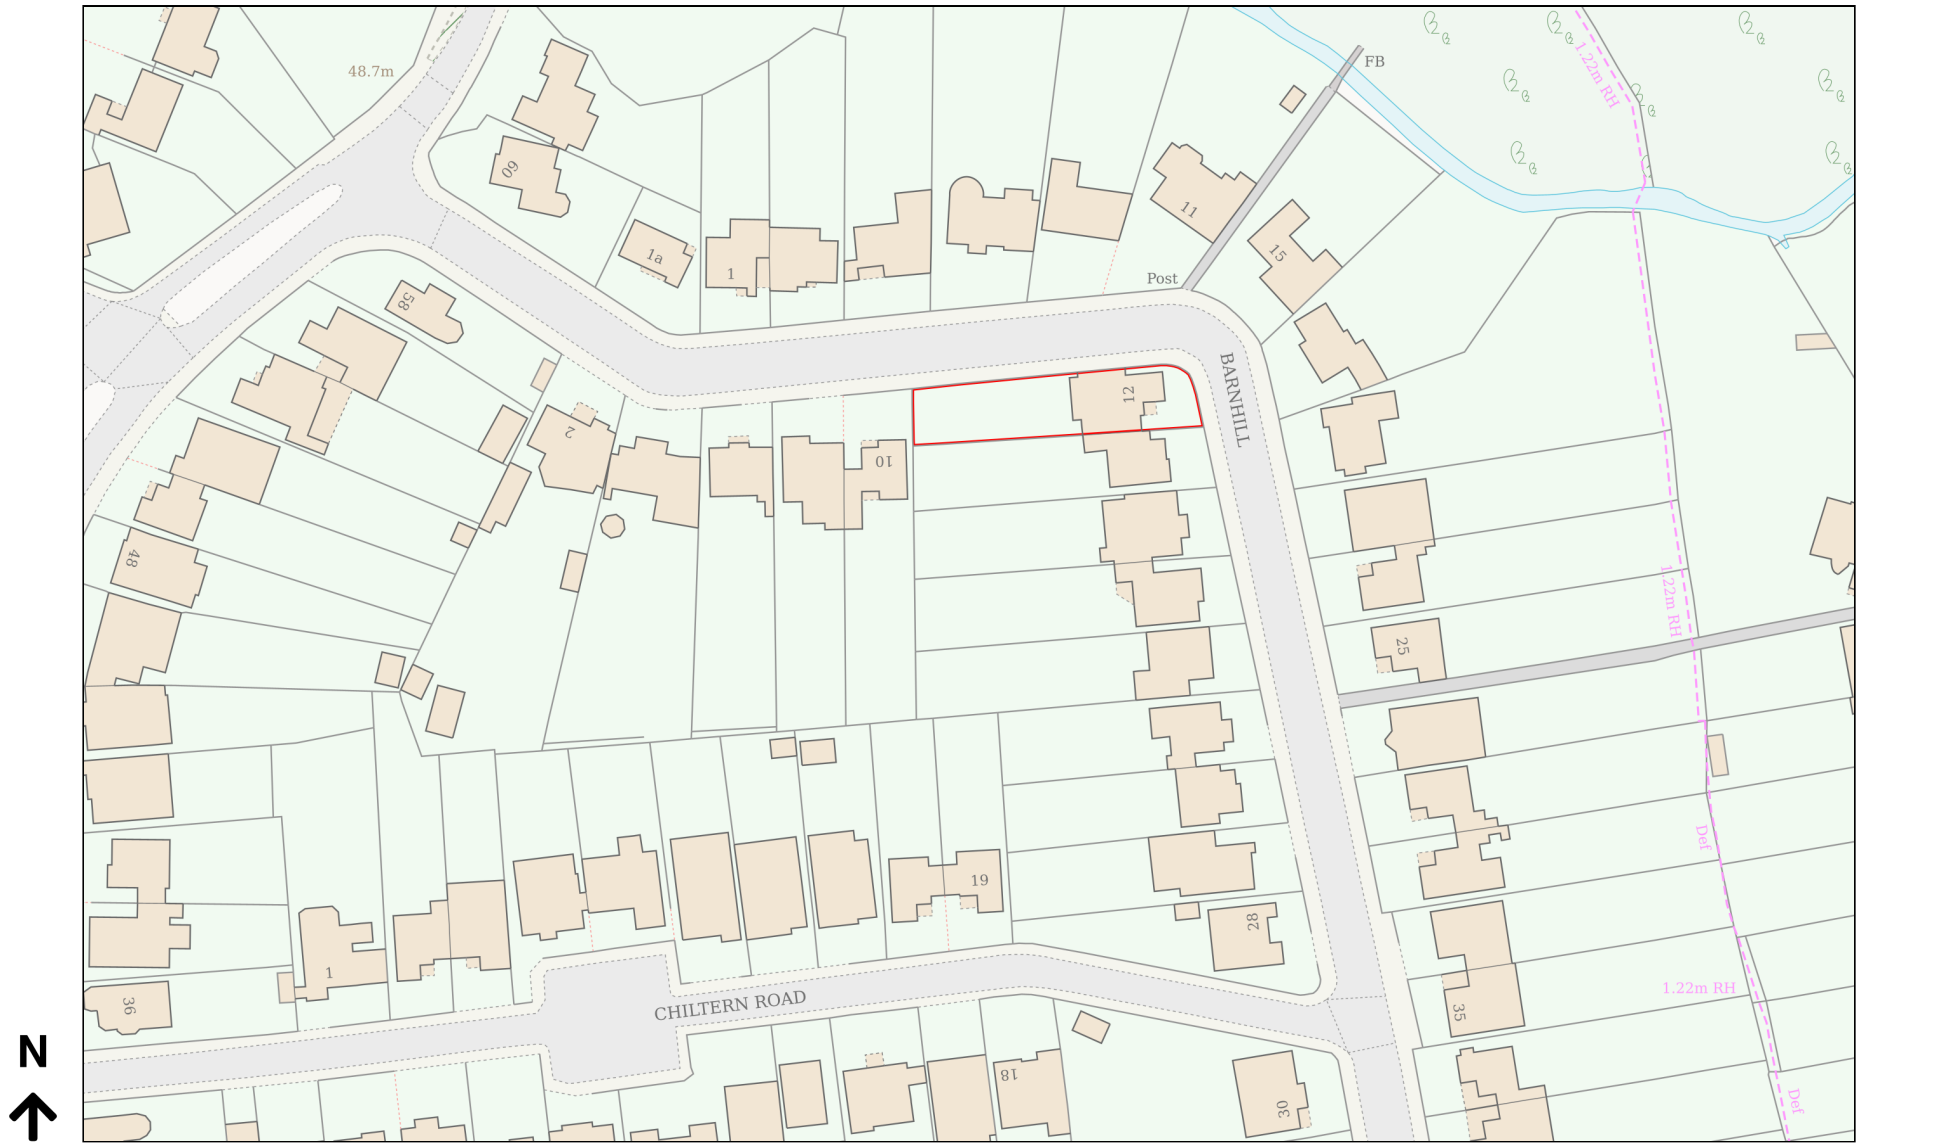

# Location Plan

Site Address: 12, Barnhill, Eastcote, HA5 2SX

Date Produced: 30-Apr-2026

Scale: 1:1250 @A4

Planning Portal Reference: PP-14841942v1