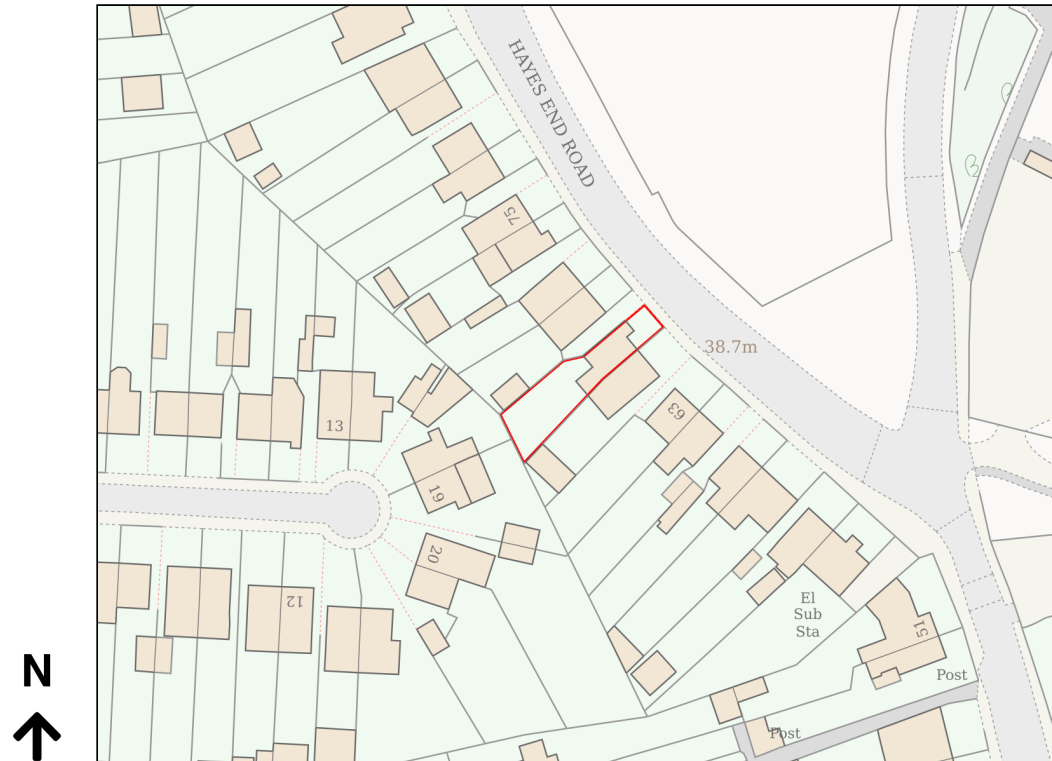

Location Plan

Site Address: 67, Hayes End Road, Hayes, UB4 8EJ

Date Produced: 26-Apr-2026

Scale: 1:1250 @A4

Planning Portal Reference: PP-14887810v1