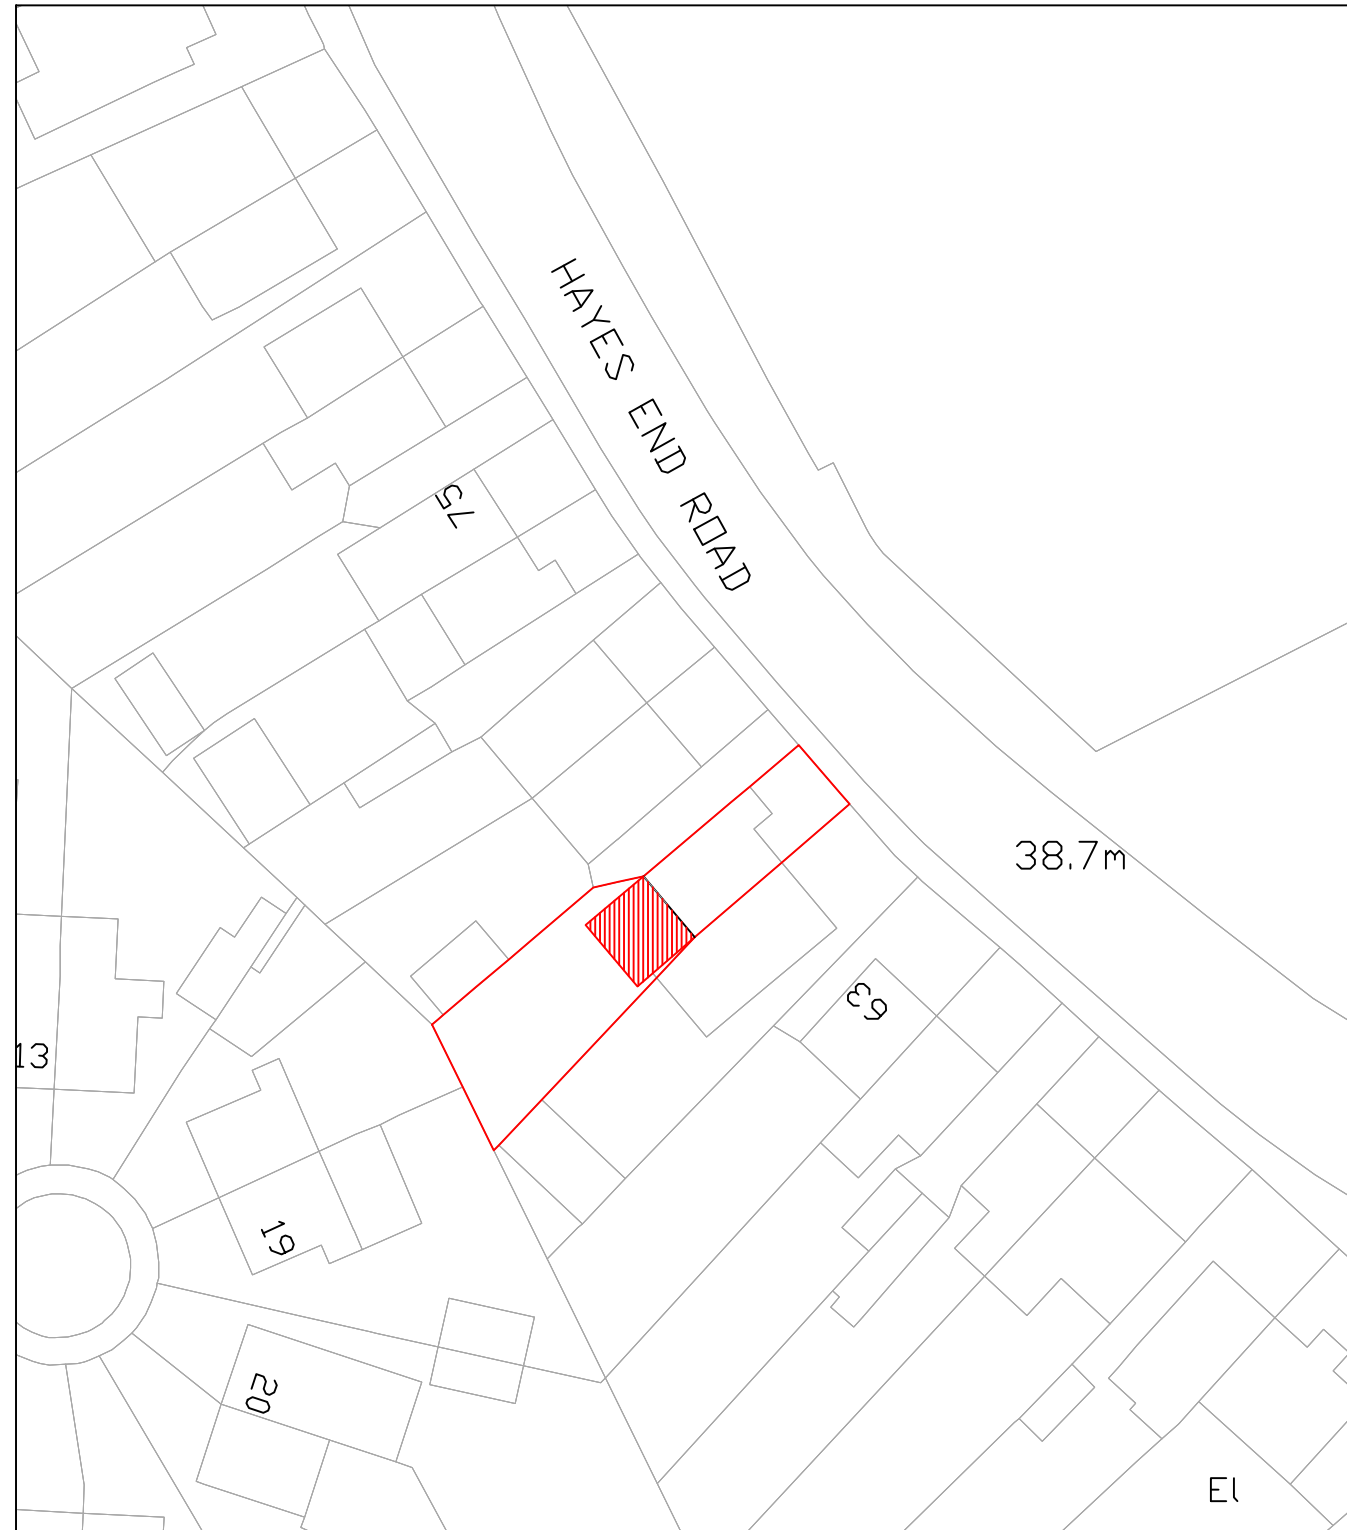

Notes:

PROPOSED SITE PLAN
SCALE 1:500

Scale 1:500

| | | | |
|-------------------------------|--------------|-----|-------|
| REV: | DESCRIPTION: | BY: | DATE: |
| STATUS: For Planning Approval | | | |

IMS Design & Build
21 Colne Avenue
West Drayton
+44 7791 116 802
a_sahid@hotmail.com

CLIENT: Mrs G Dhillon

ARCHITECT: Mohammed Sahid

SITE: 67 Hayes End Road
Hayes, UB4 8EJ

TITLE: Proposed Site Plan

| | | | |
|--------------|--------------|-----------|----------|
| SCALE AT A3: | DATE: | DRAWN: | CHECKED: |
| 1:500 | 25/04/26 | MS | MS |
| PROJECT NO: | DRAWING NO: | REVISION: | |
| 1.54 | 67HER/GD/001 | A02 | |