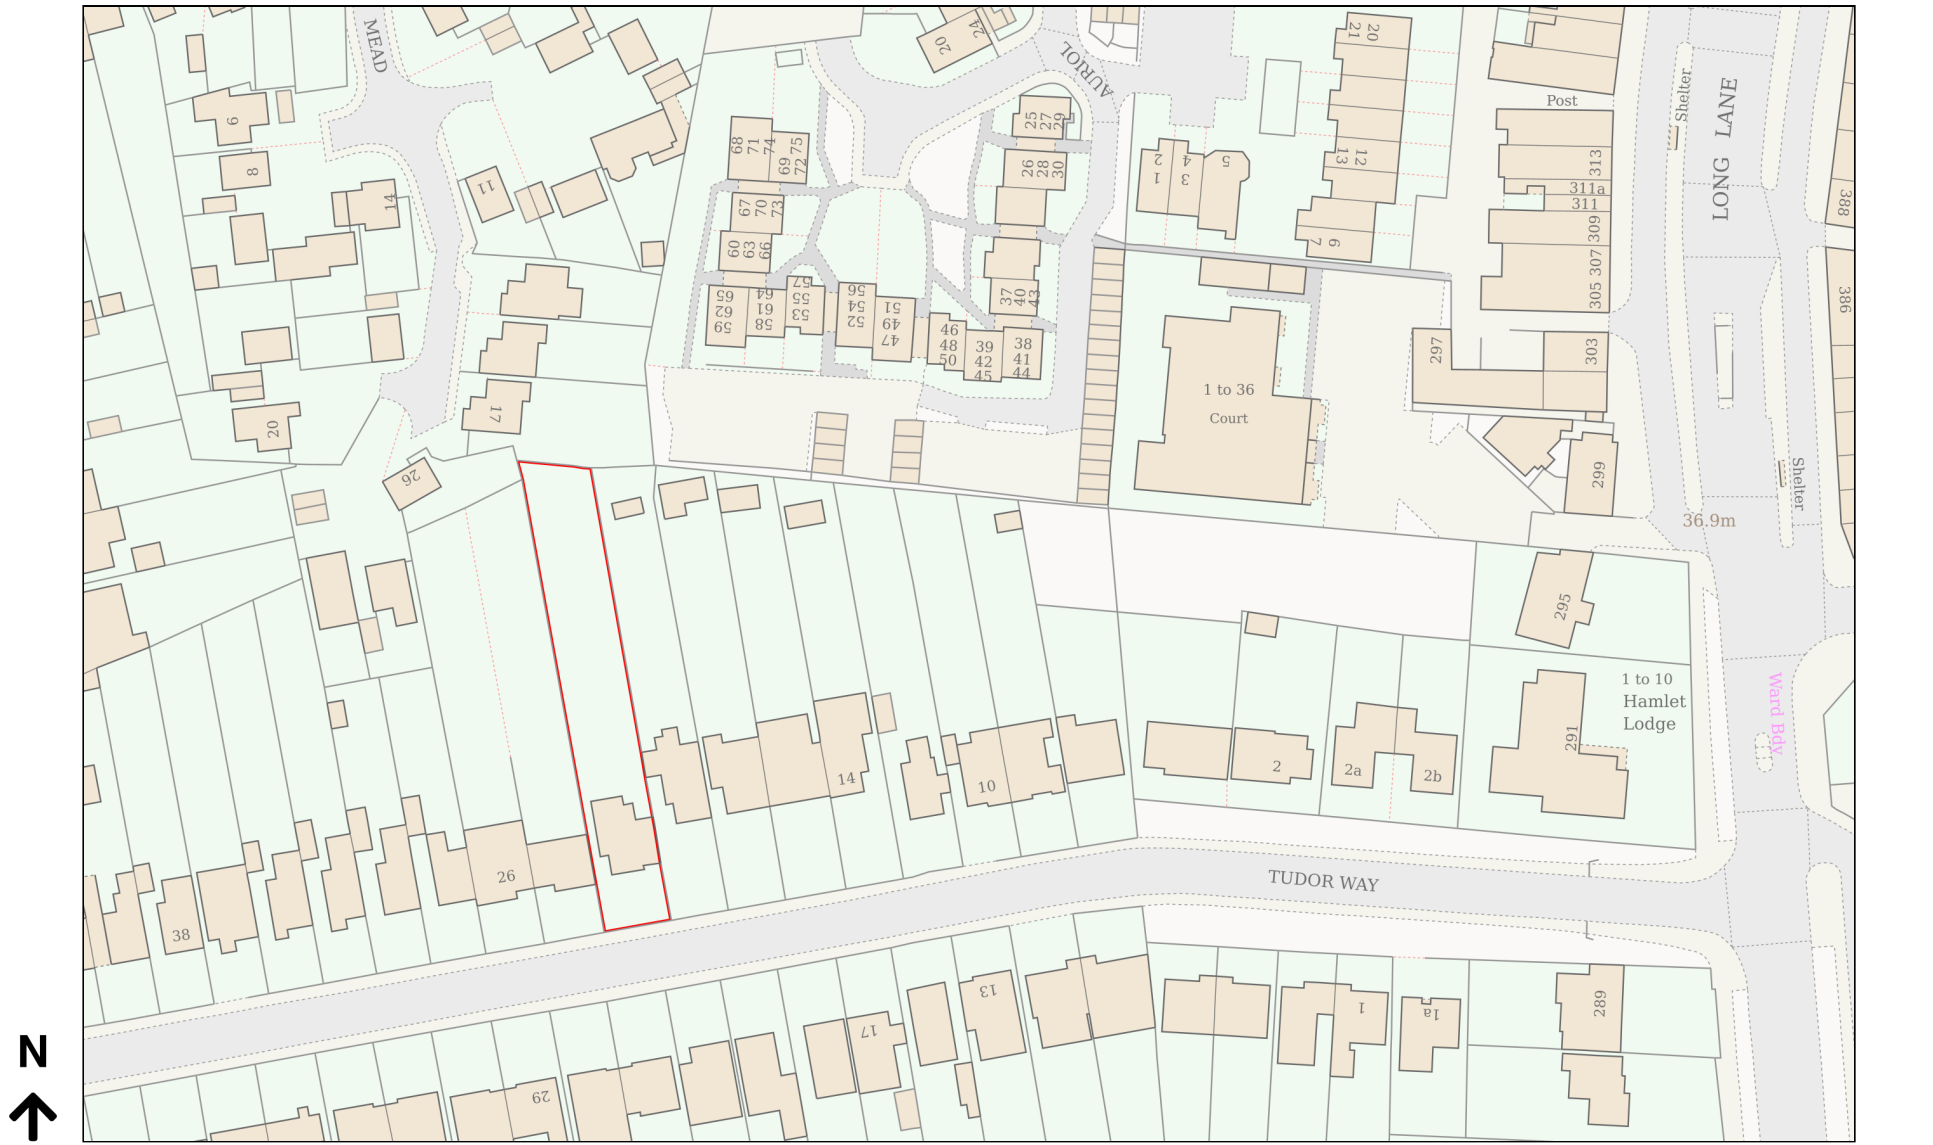

Location Plan

Site Address: 22, Tudor Way, Uxbridge, UB10 9AB

Date Produced: 06-May-2026

Scale: 1:1250 @A4

Planning Portal Reference: PP-14910943v1