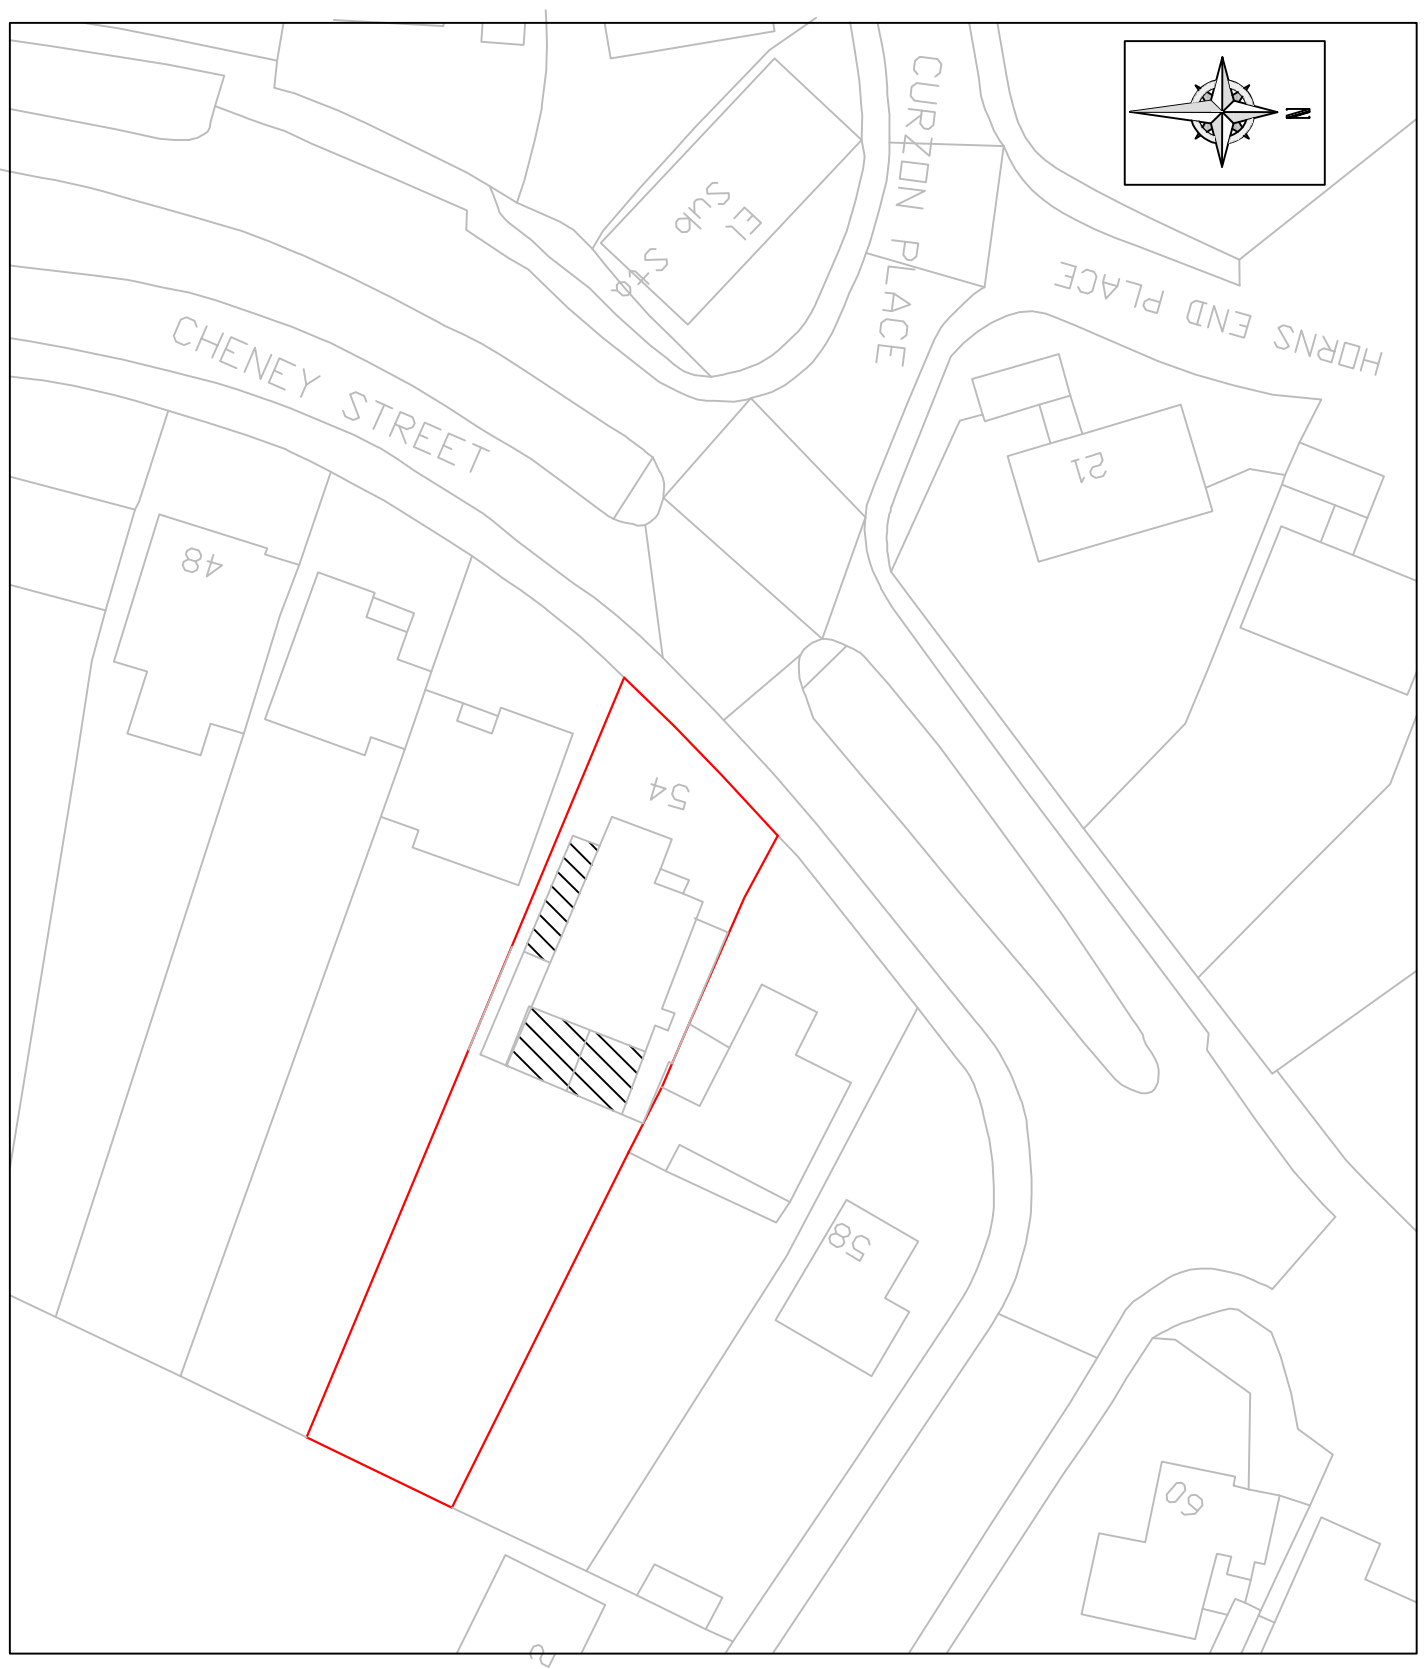

SITE PLAN
 Scale 1:1250

BLOCK PLAN
 Scale 1:500

Rev	Date	Description	DWNL	CHK

je architectural design ltd Architectural & Structural Designers 1 Lytton Close Northolt Village, Northolt Middlesex UB5 5BU T: 020 8845 0795, M: 07930 557913, e: seangel09@aol.com		Job Title: 54 Cheney Street, Pinner HA5 2TB	Designed by: Angelo E	Date: Jan. 2026	Scale: 1:500, 1250@A3
Drawing Title: Location Plan		Client:	Drawing No.: 3508/AM/06	Rev:	