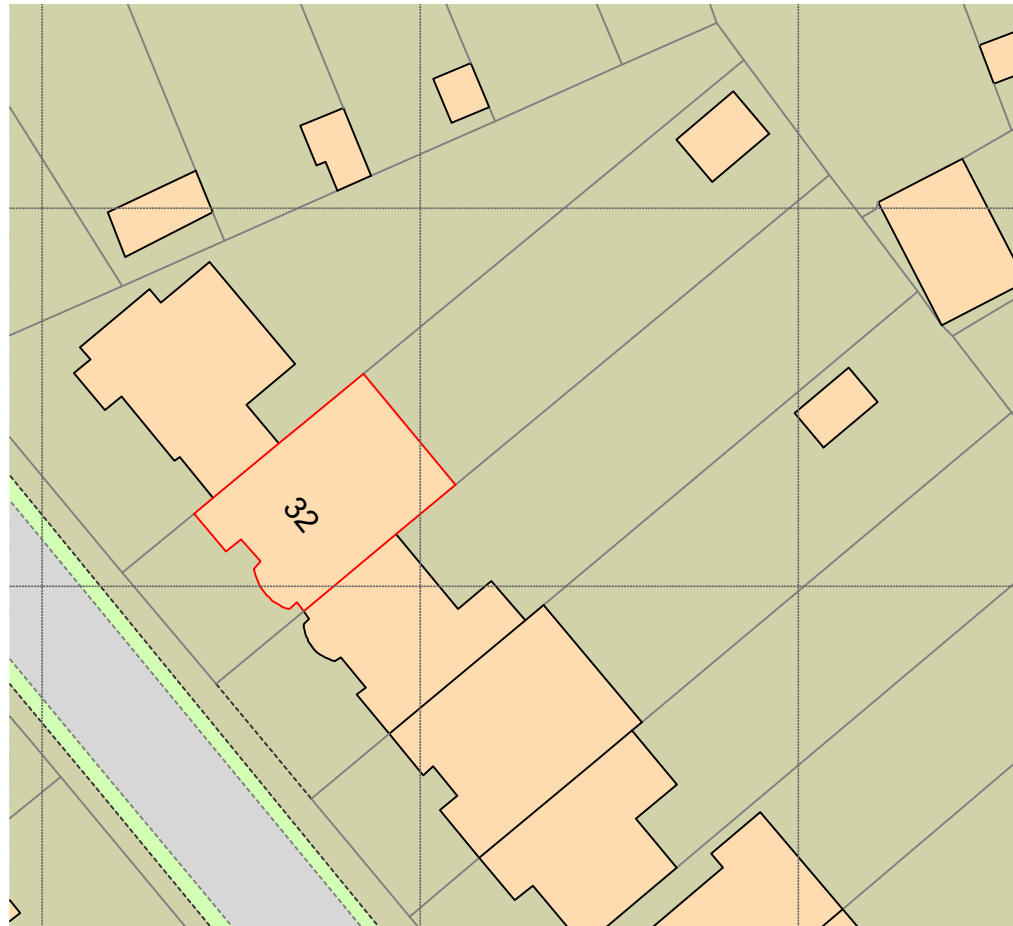

509350 509375 509400 509425

Site plan (1:1250)

Block plan (1:500)

Client:
MR & MRS MORRIS
32 South Drive
Ruislip
MIDDLESEX
HA4 8EX

Drawing Title:
SITE & BLOCK PLANS

SCALE: VARIES @ A4
Drawn by: Margaret Leo
Drawing no: 103
Date: APRIL 2026