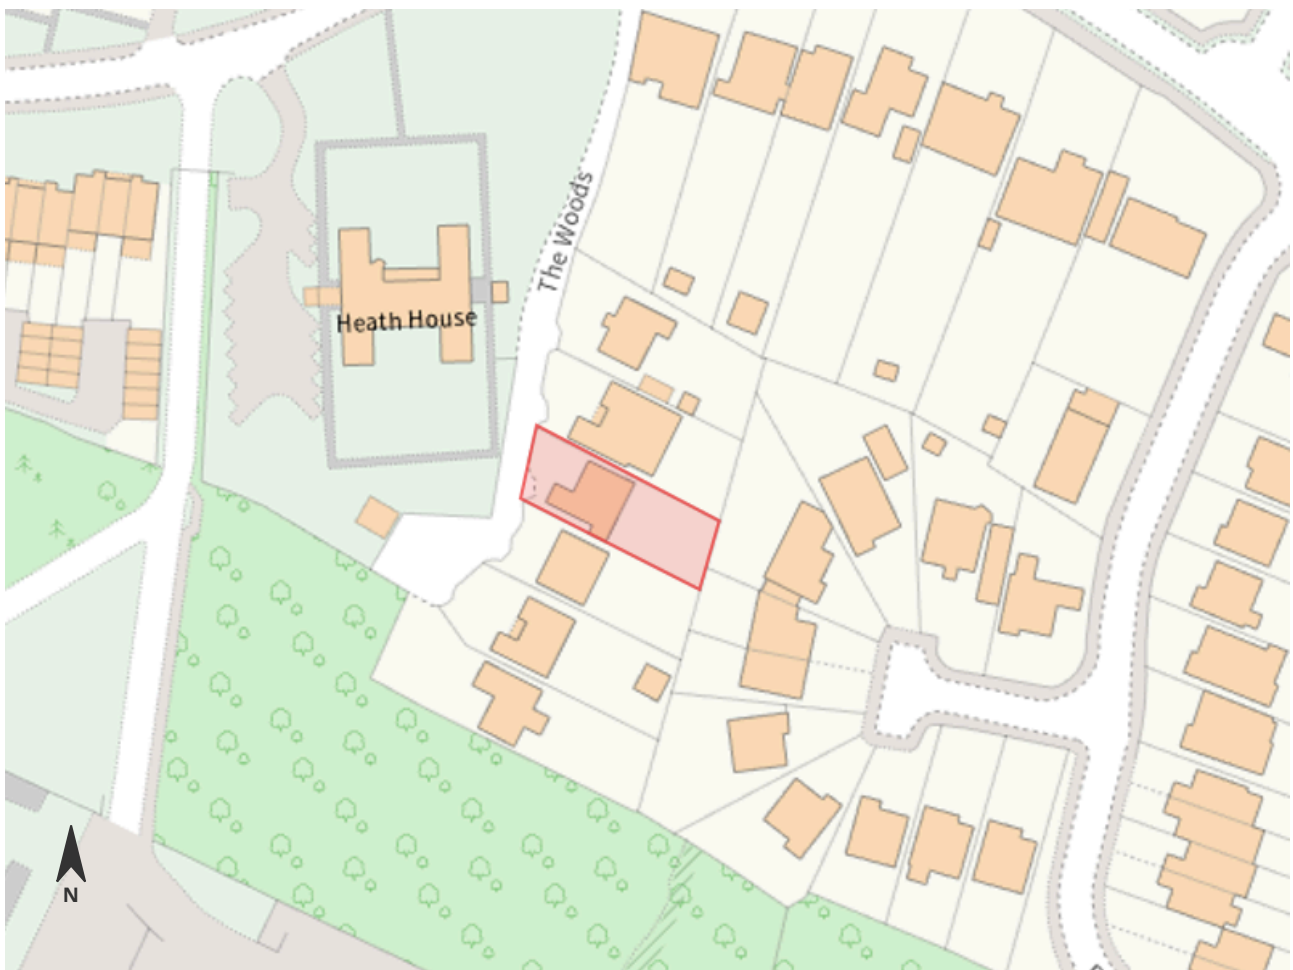

Location Plan

Address: 3 the Woods, Ickenham, UB10 8NN

Document Reference no.:
#2096

Scale 1:1,250

© Crown copyright and database rights 2026
Ordnance Survey AC0000872527