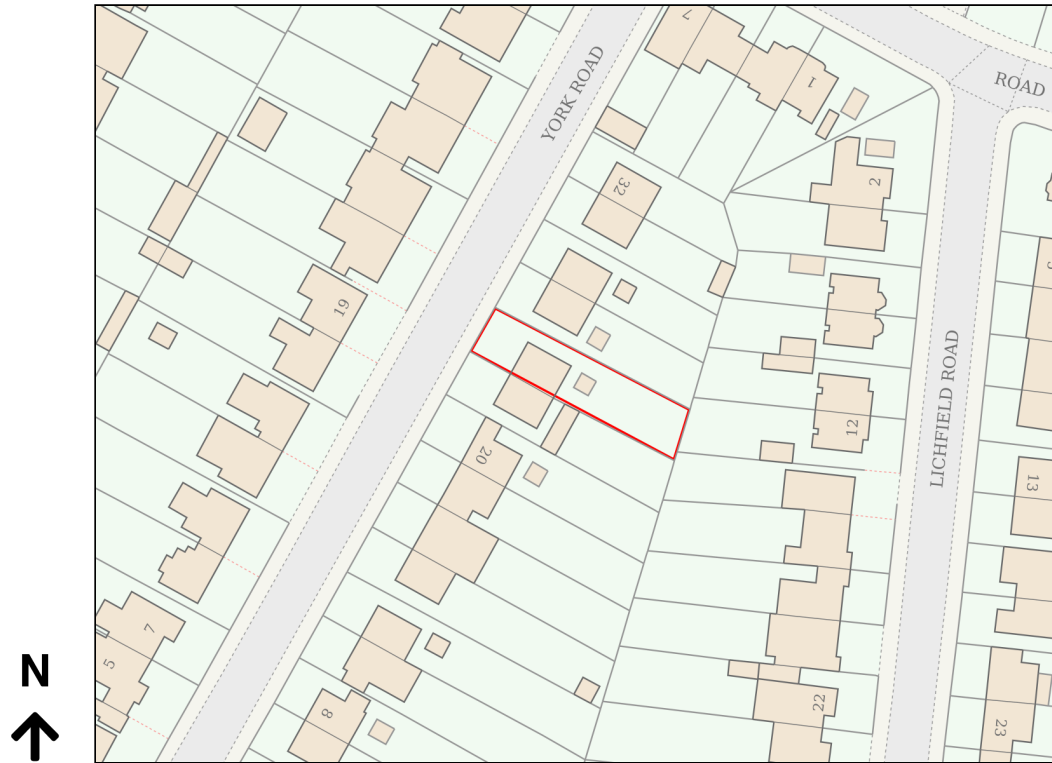

Location Plan

Site Address: 24, York Road, Northwood, HA6 1JH

Date Produced: 24-Mar-2026

Scale: 1:1250 @A4

Planning Portal Reference: PP-14797906v1