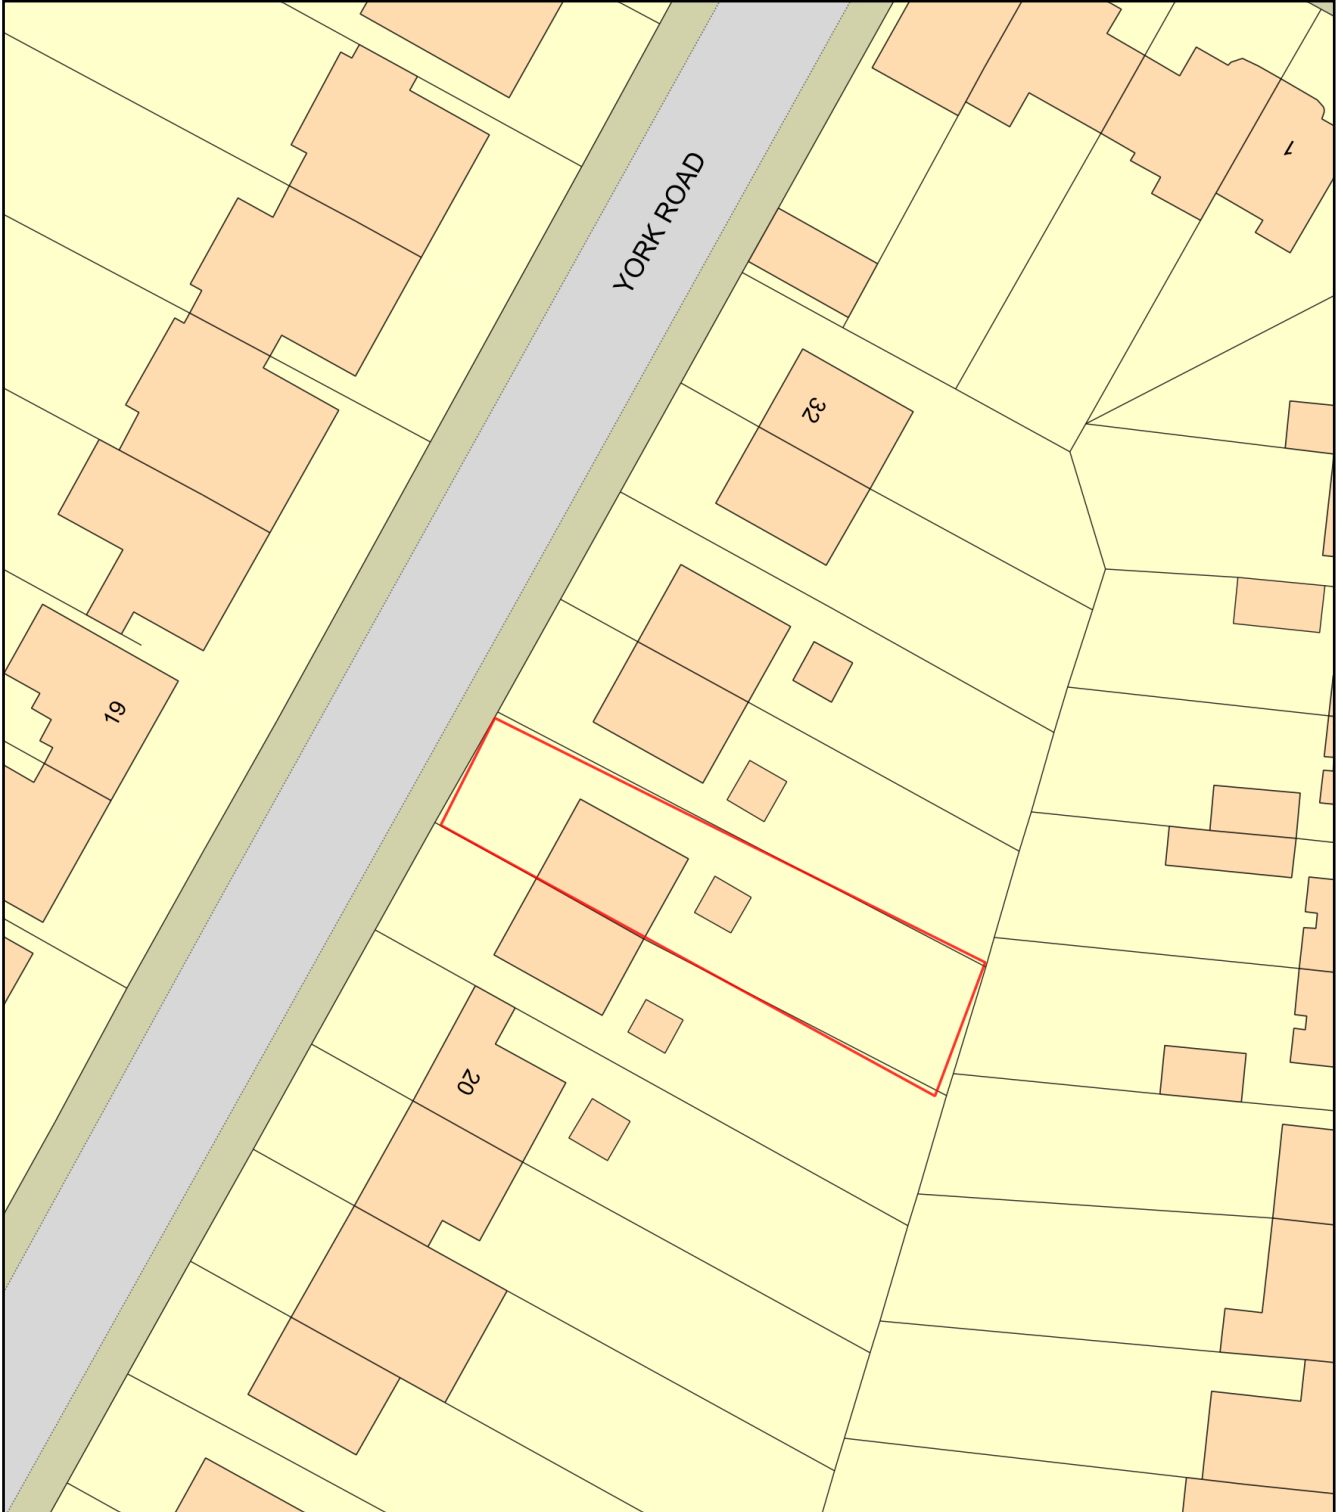

24 YORK ROAD, HA6 1JH

Plan Produced for: CROCKFORD

Date Produced: 22 Mar 2026

Plan Reference Number: TQRQM26081213211413

Scale: 1:500 @ A4