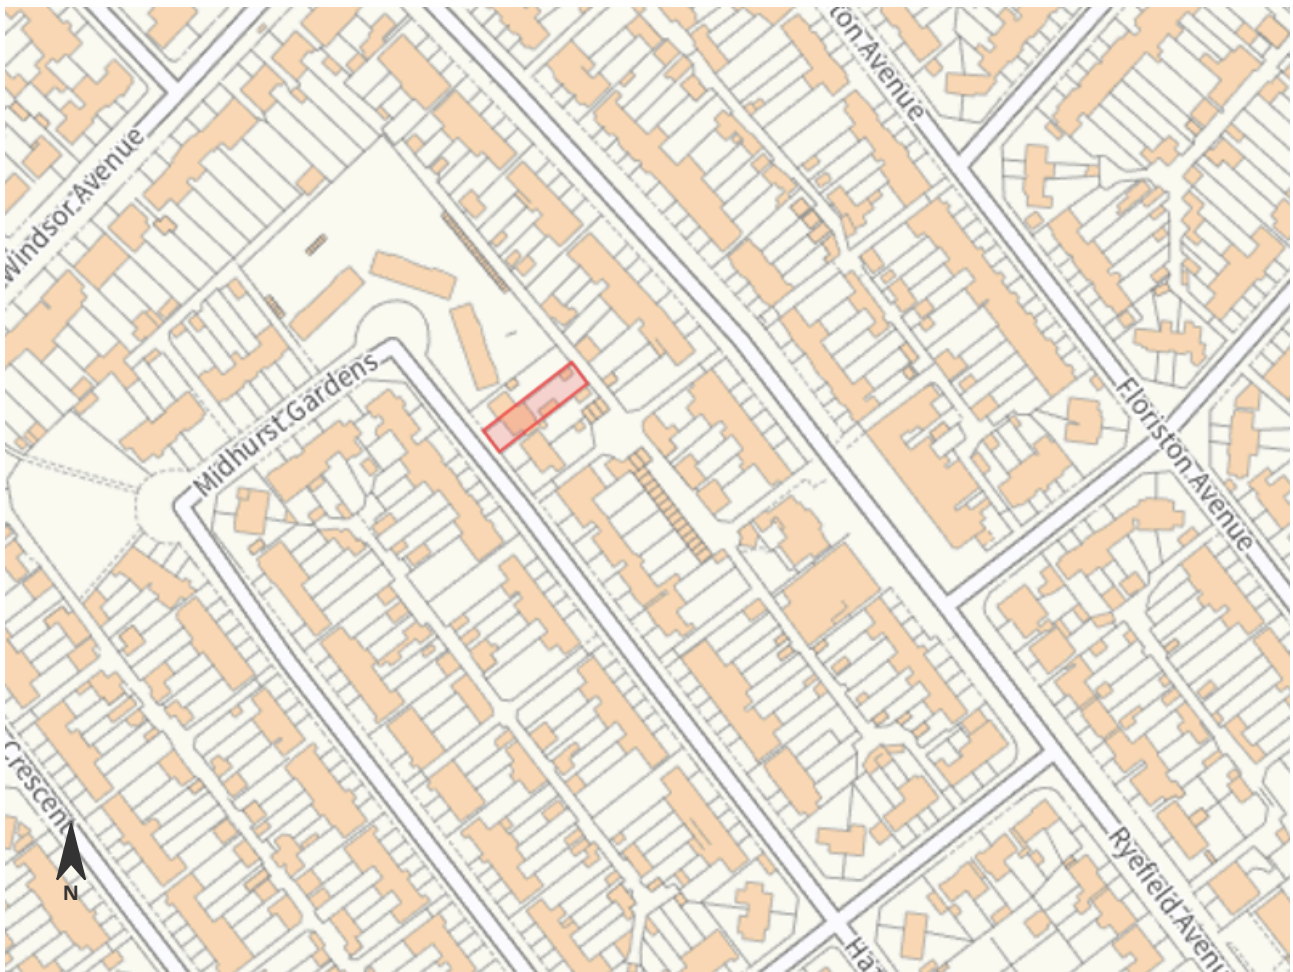

Location Plan

Address: 42 Midhurst Gardens, Uxbridge, UB10 9DN

Metres
Scale 1:2,500

Document Reference no.:
#763

© Crown copyright and database rights 2026
Ordnance Survey AC0000872527