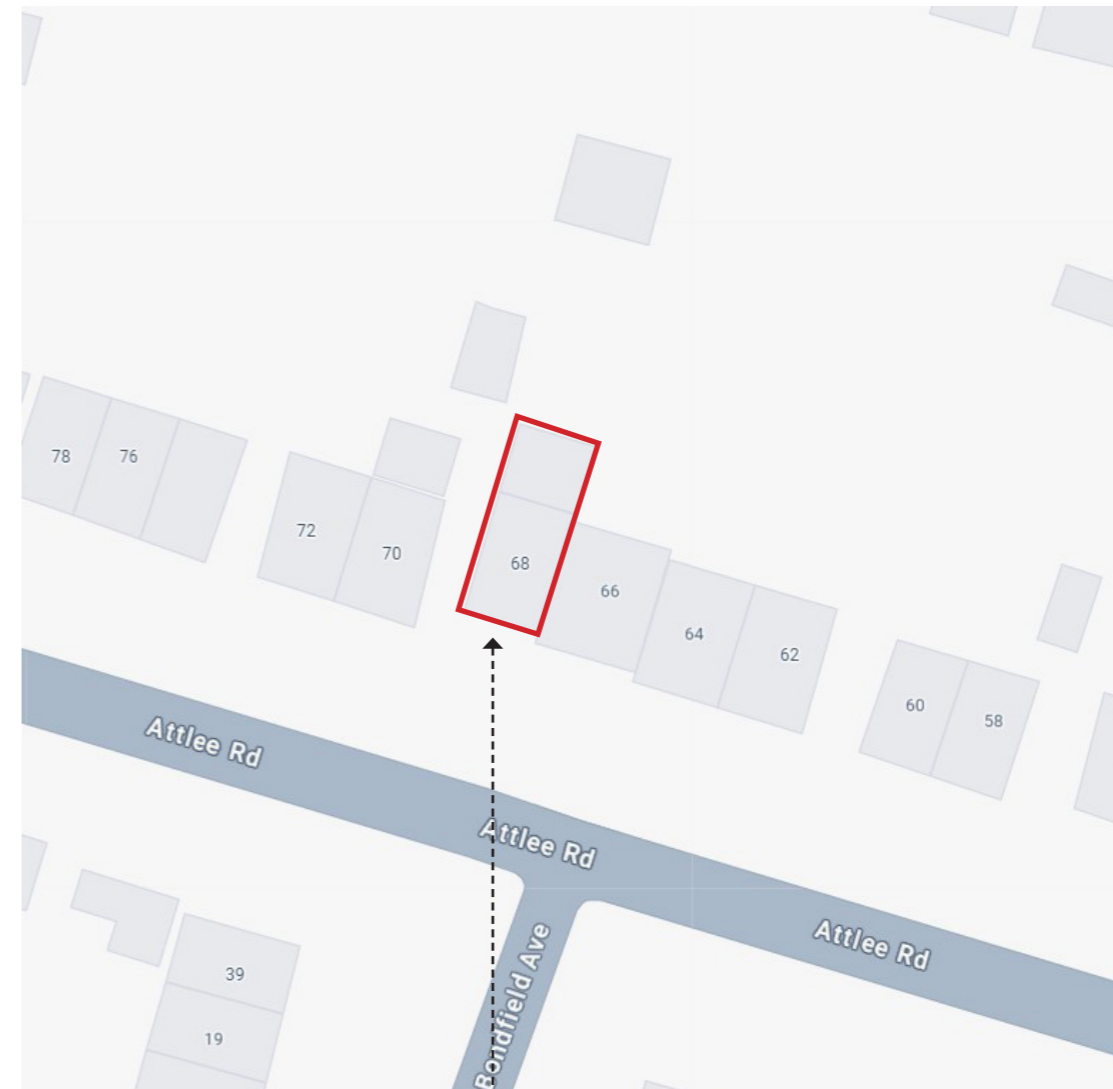

Location Plan @ 1:1250

Block Plan @ 1:500

Contains OpenStreetMap data © OpenStreetMap contributors.

Project:		Loft Conversion
Address:		68 Attlee road UB4 9JE
Scale:	Dwg. no:	A00
Drawn by:	Date Drawn:	22/09/2025
		FR
For Drawings Tel: 07379110825		
email : a.architecturalfranko@gmail.com		