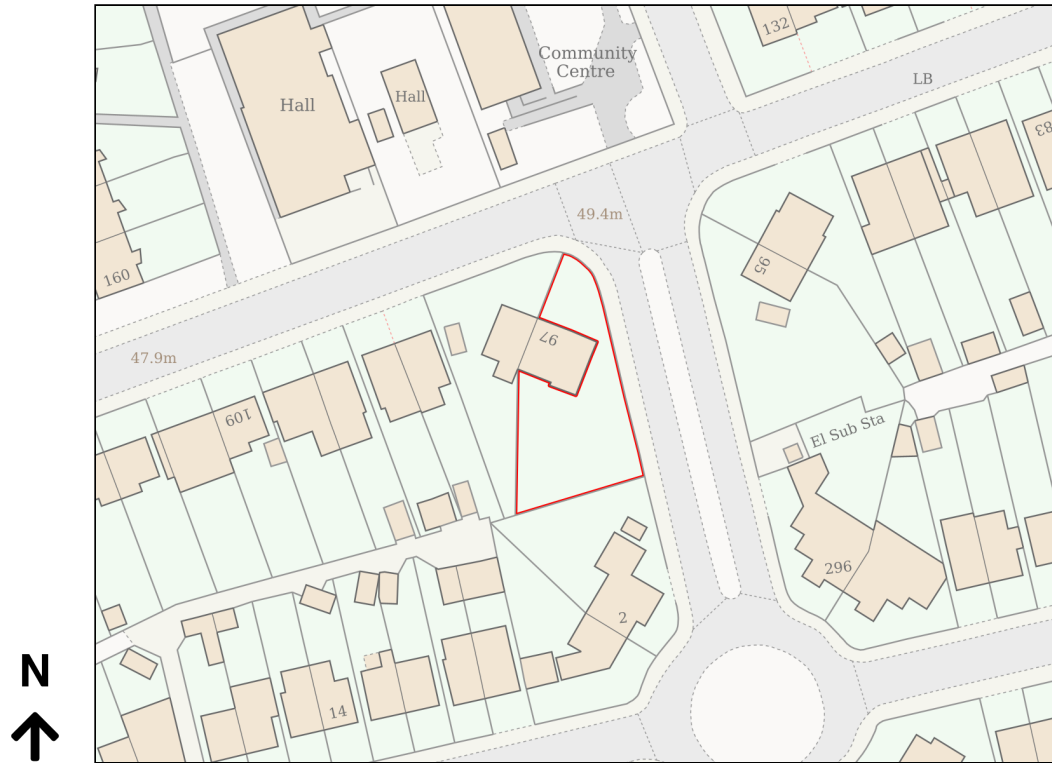

# Location Plan

Site Address: 97, Southbourne Gardens, Ruislip, HA4 9TA

Date Produced: 06-Apr-2026

Scale: 1:1250 @A4

Planning Portal Reference: PP-14837973v1