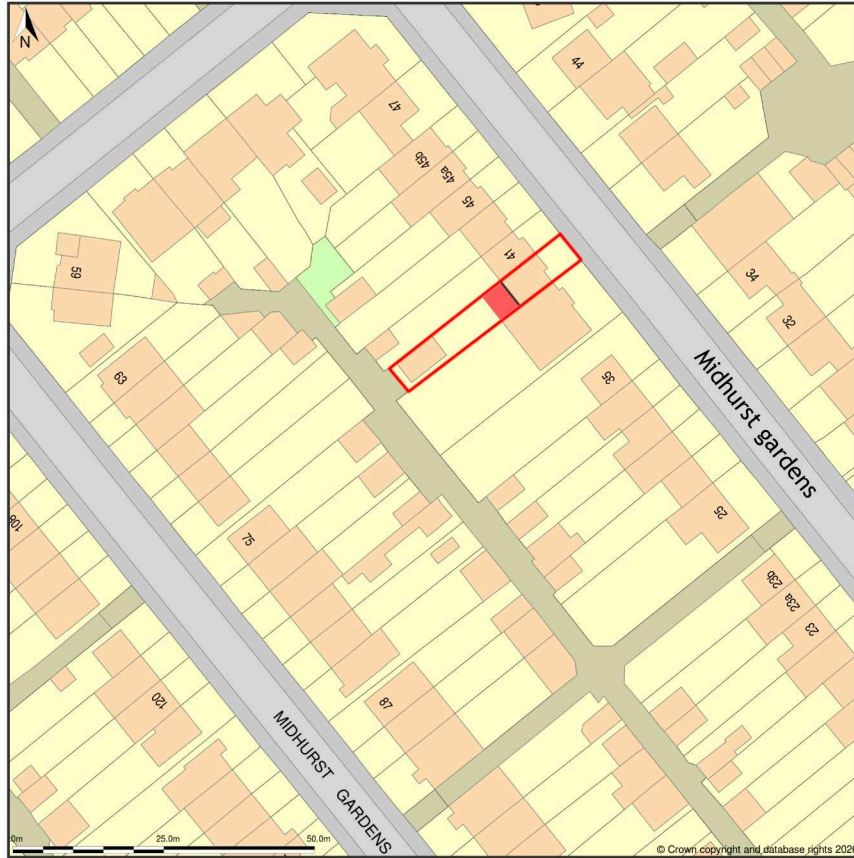

39, Midhurst Gardens, Uxbridge, Hillingdon, UB10 9DN

Location Plan shows area bounded by: 508046.66, 183906.88 508188.08, 184048.3 (at a scale of 1:1250), OSGridRef: TQ08118397. The representation of a road, track or path is no evidence of a right of way. The representation of features as lines is no evidence of a property boundary.

Produced on 9th Mar 2026 from the Ordnance Survey National Geographic Database and incorporating surveyed revision available at this date. Reproduction in whole or part is prohibited without the prior permission of Ordnance Survey. © Crown copyright 2026. Supplied by buyaplan.co.uk a licensed Ordnance Survey partner (100053143). Unique plan reference: #01044678-EA1845.